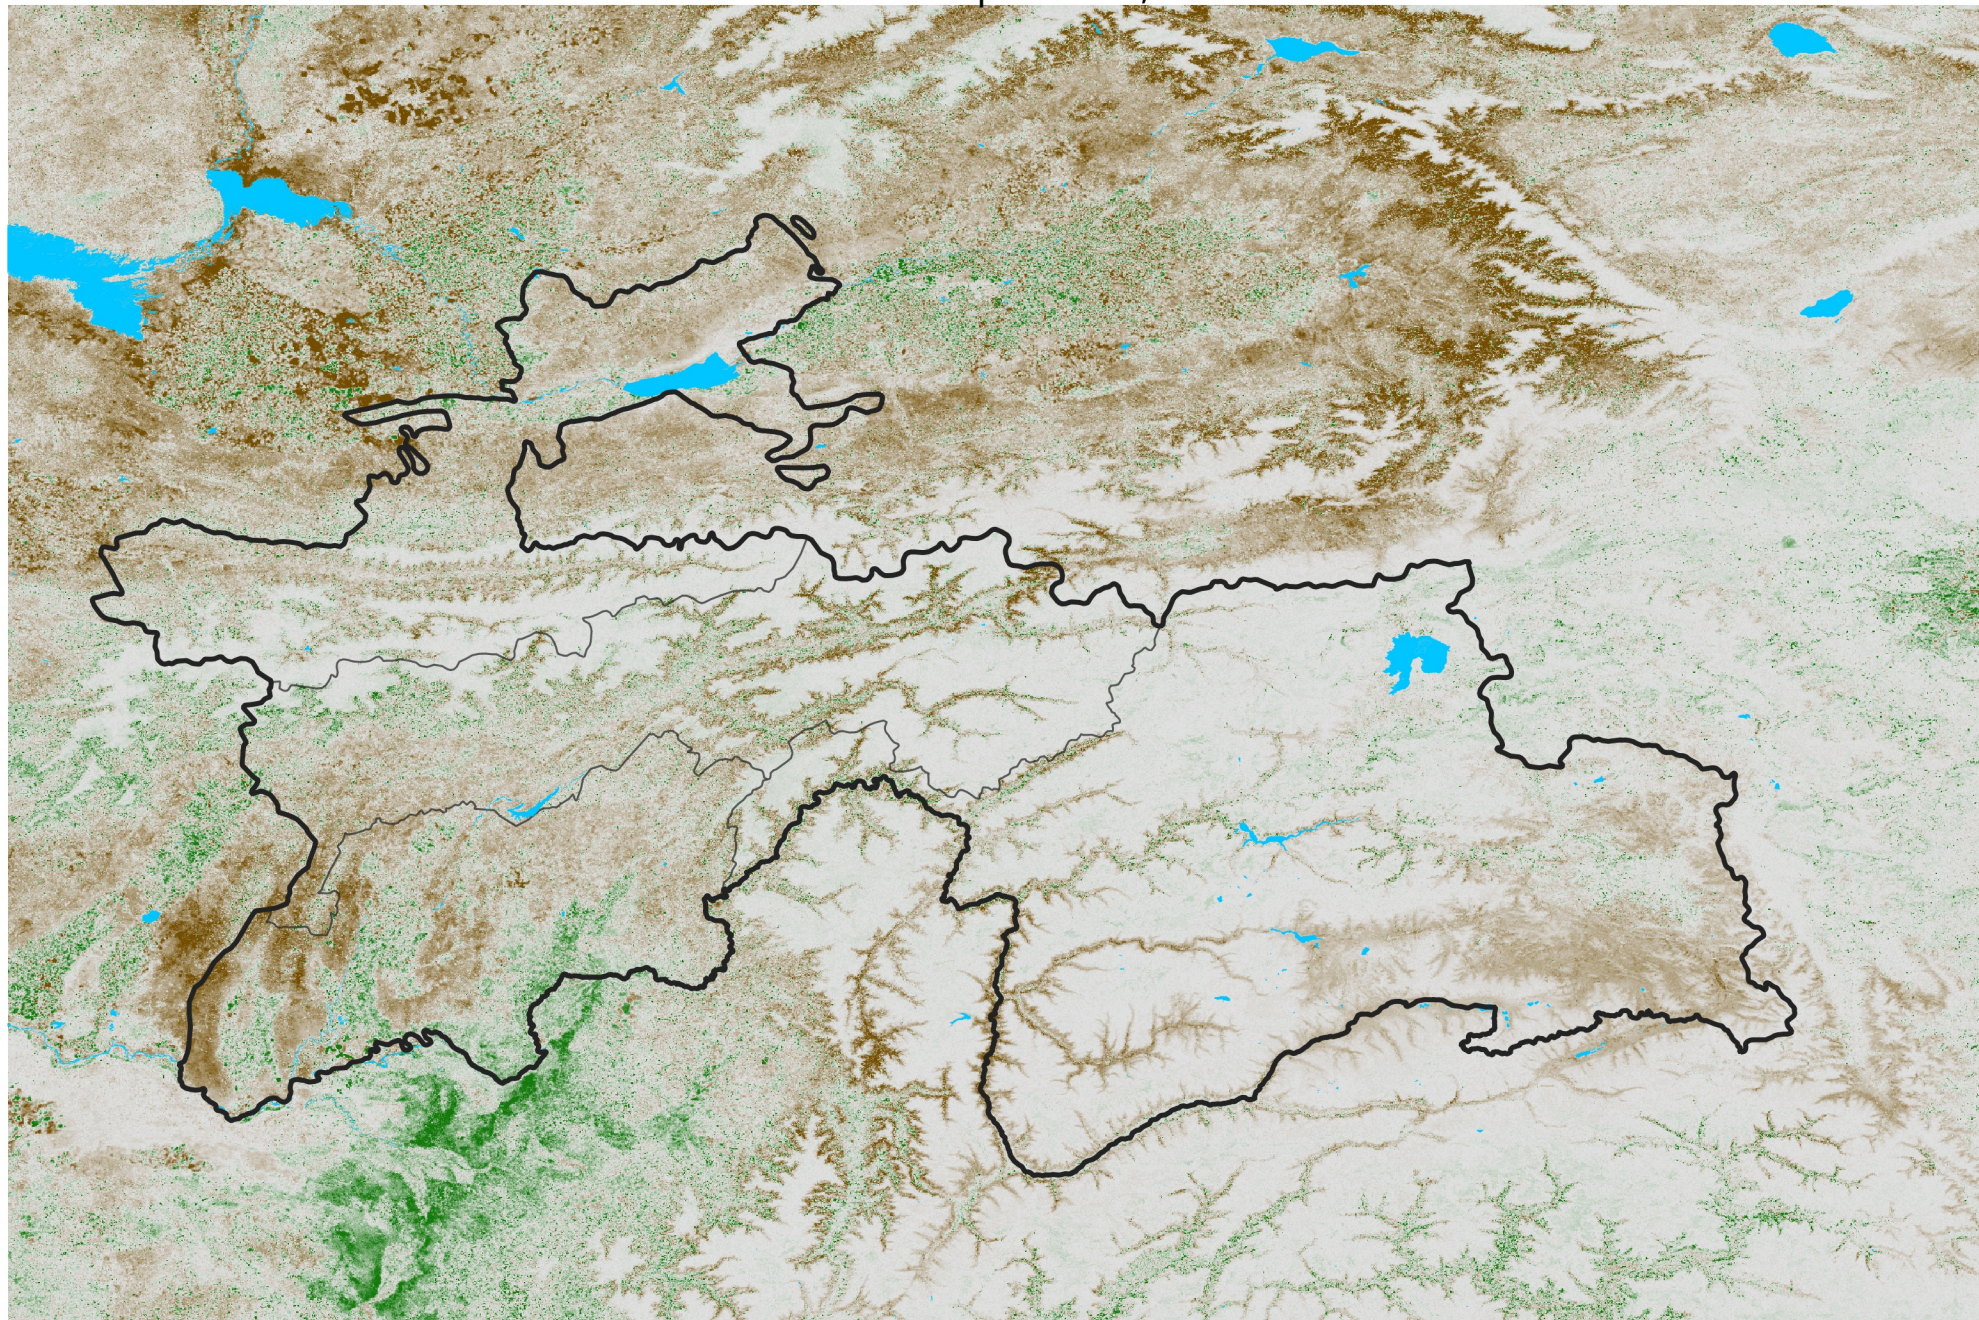

# Tajikistan NDVI Anomaly

2021 minus Mean (2012 - 2021)

Period 22 / Apr 11 - 20, 2021

## NDVI Anomaly

< -0.3   -0.2   -0.1   -0.05   0.05   0.1   0.2   > 0.3

Negative

No Difference

Positive