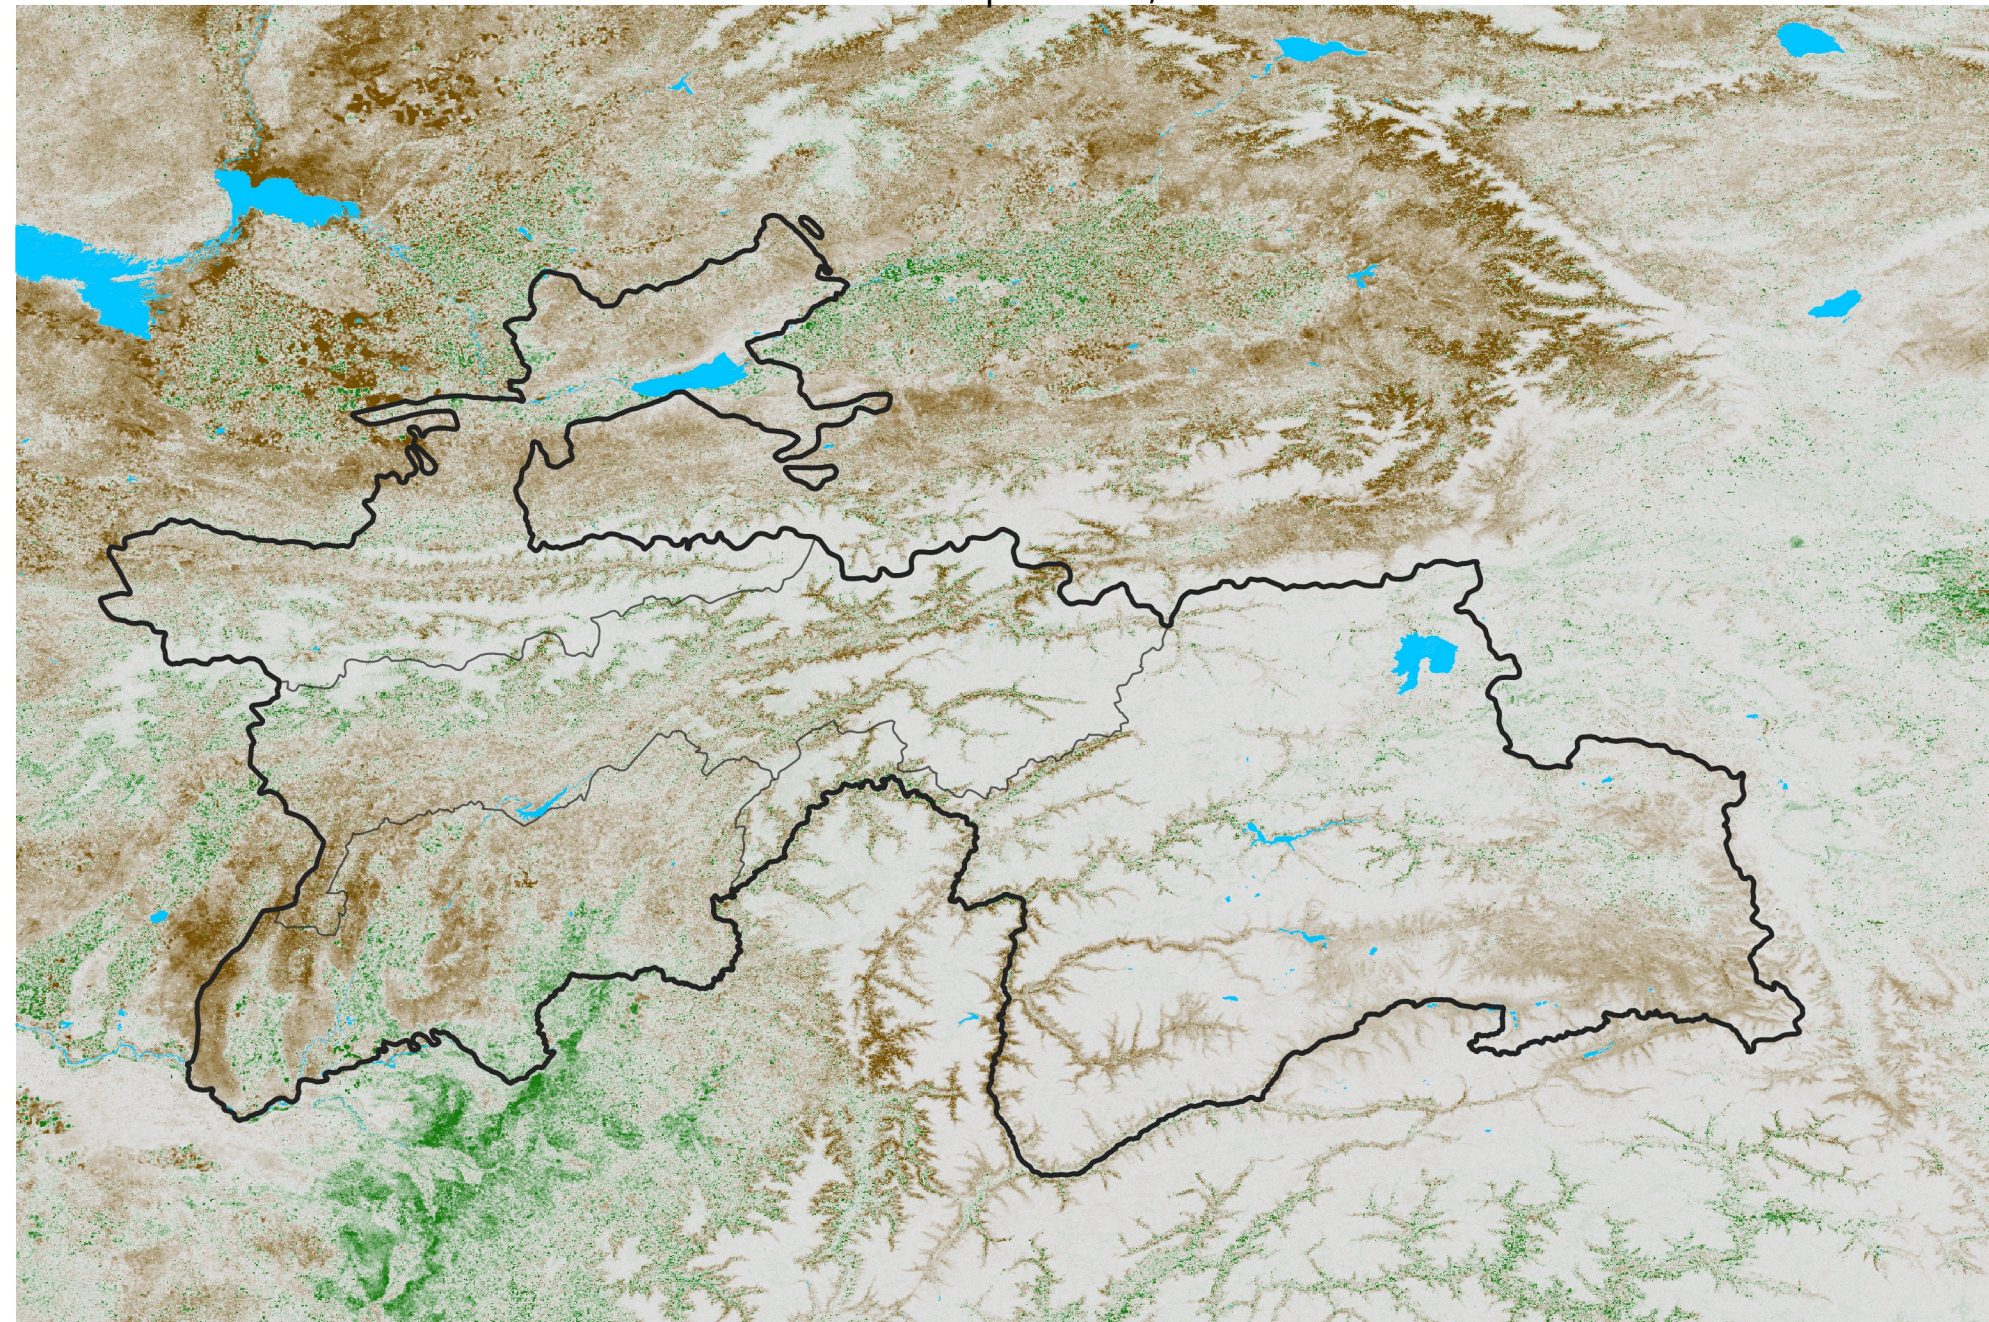

Tajikistan NDVI Anomaly

2021 minus Mean (2012 - 2021)

Period 23 / Apr 16 - 25, 2021

NDVI Anomaly

< -0.3 -0.2 -0.1 -0.05 0.05 0.1 0.2 > 0.3

Negative

No Difference

Positive