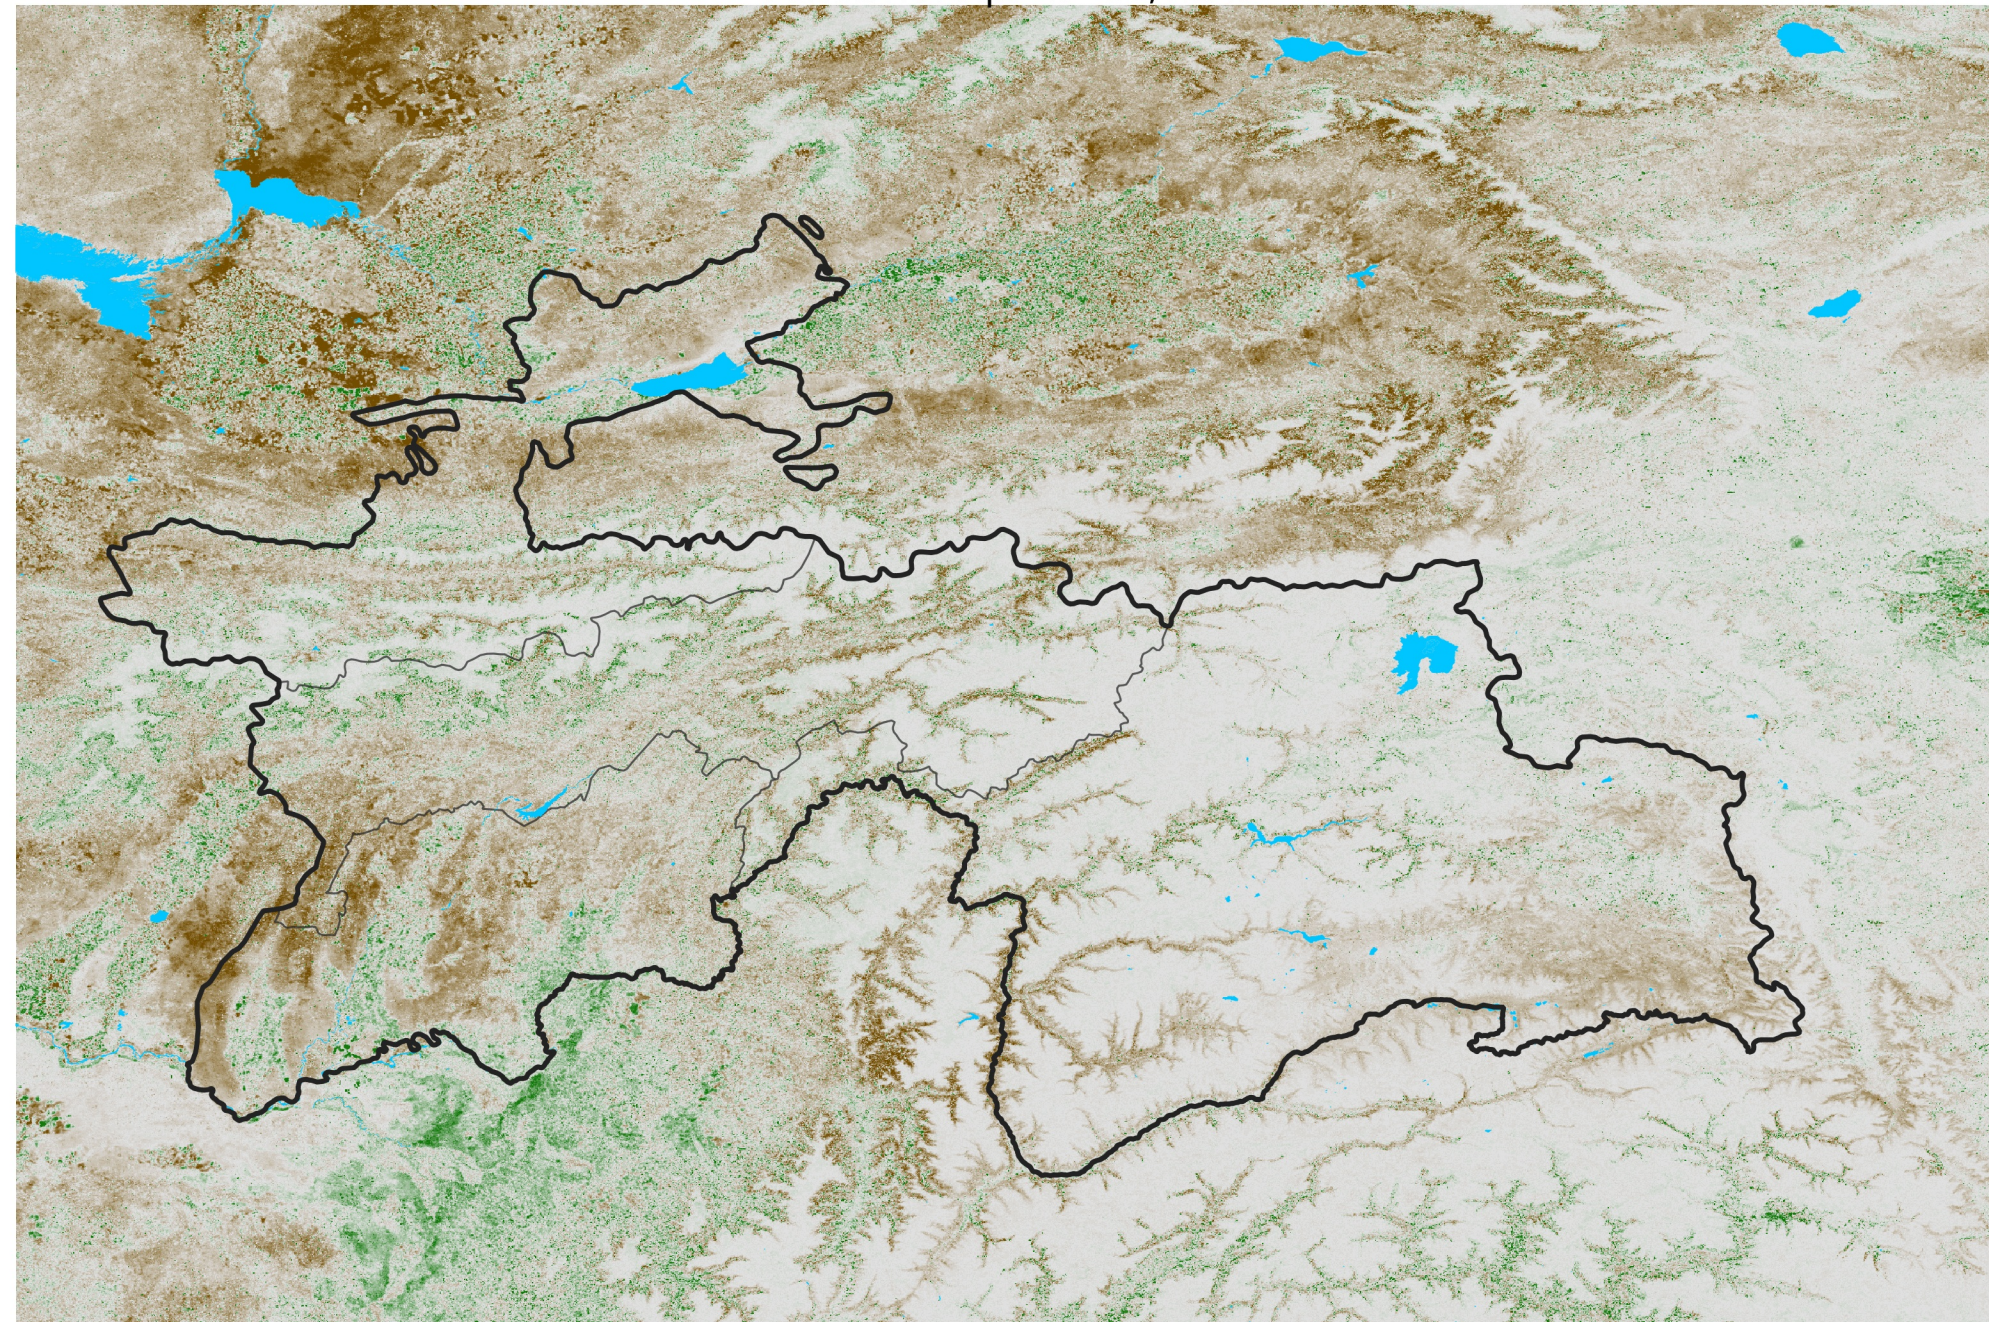

# Tajikistan NDVI Anomaly

2021 minus Mean (2012 - 2021)

Period 24 / Apr 21 - 30, 2021

## NDVI Anomaly

< -0.3   -0.2   -0.1   -0.05   0.05   0.1   0.2   > 0.3

Negative

No Difference

Positive