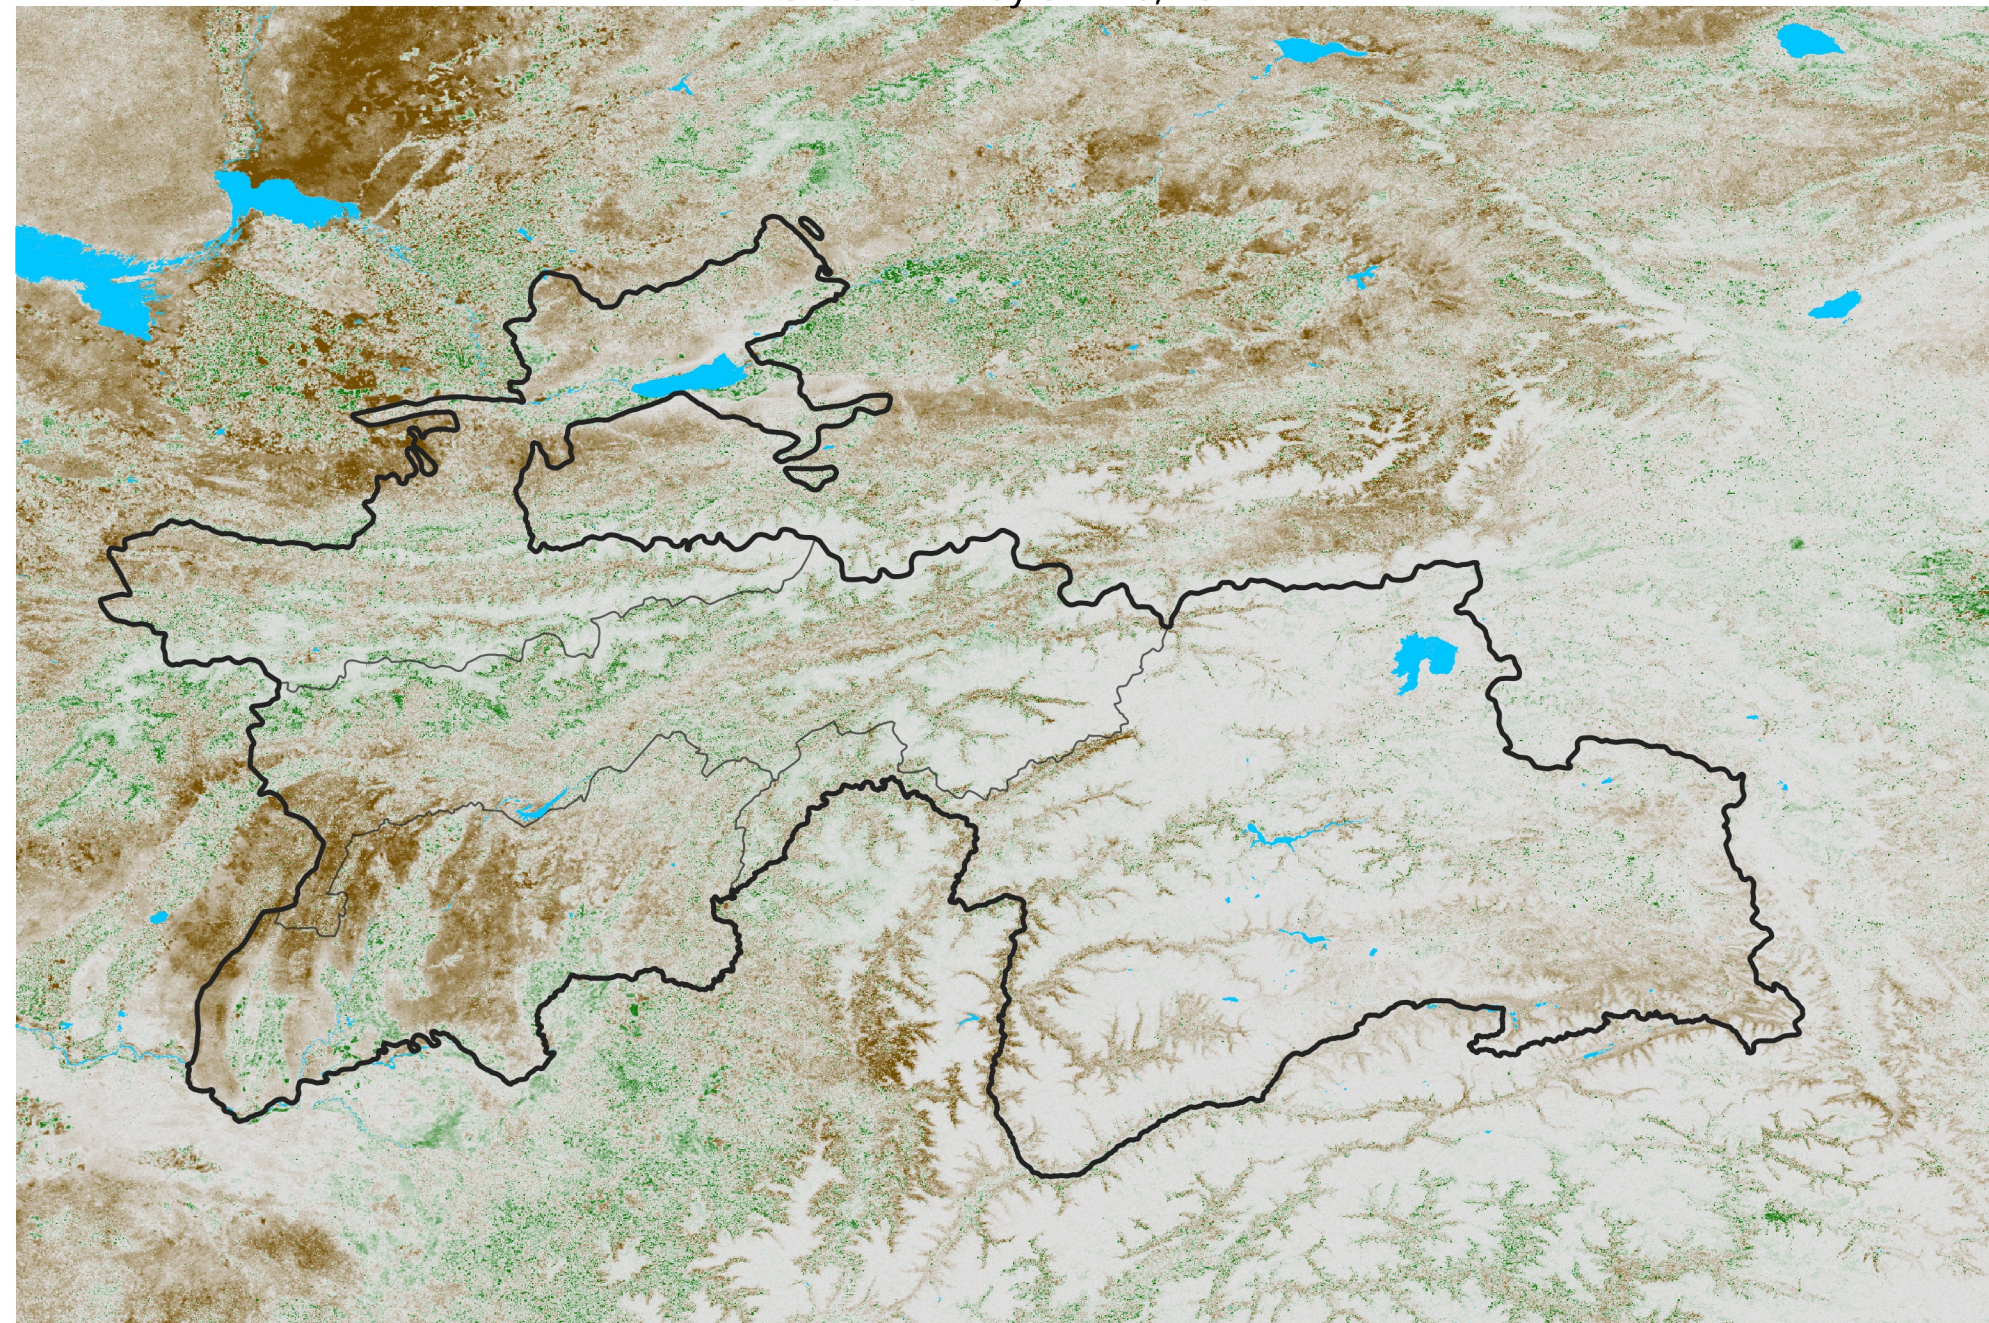

Tajikistan NDVI Anomaly

2021 minus Mean (2012 - 2021)

Period 26 / May 01 - 10, 2021

NDVI Anomaly

< -0.3 -0.2 -0.1 -0.05 0.05 0.1 0.2 > 0.3

Negative

No Difference

Positive