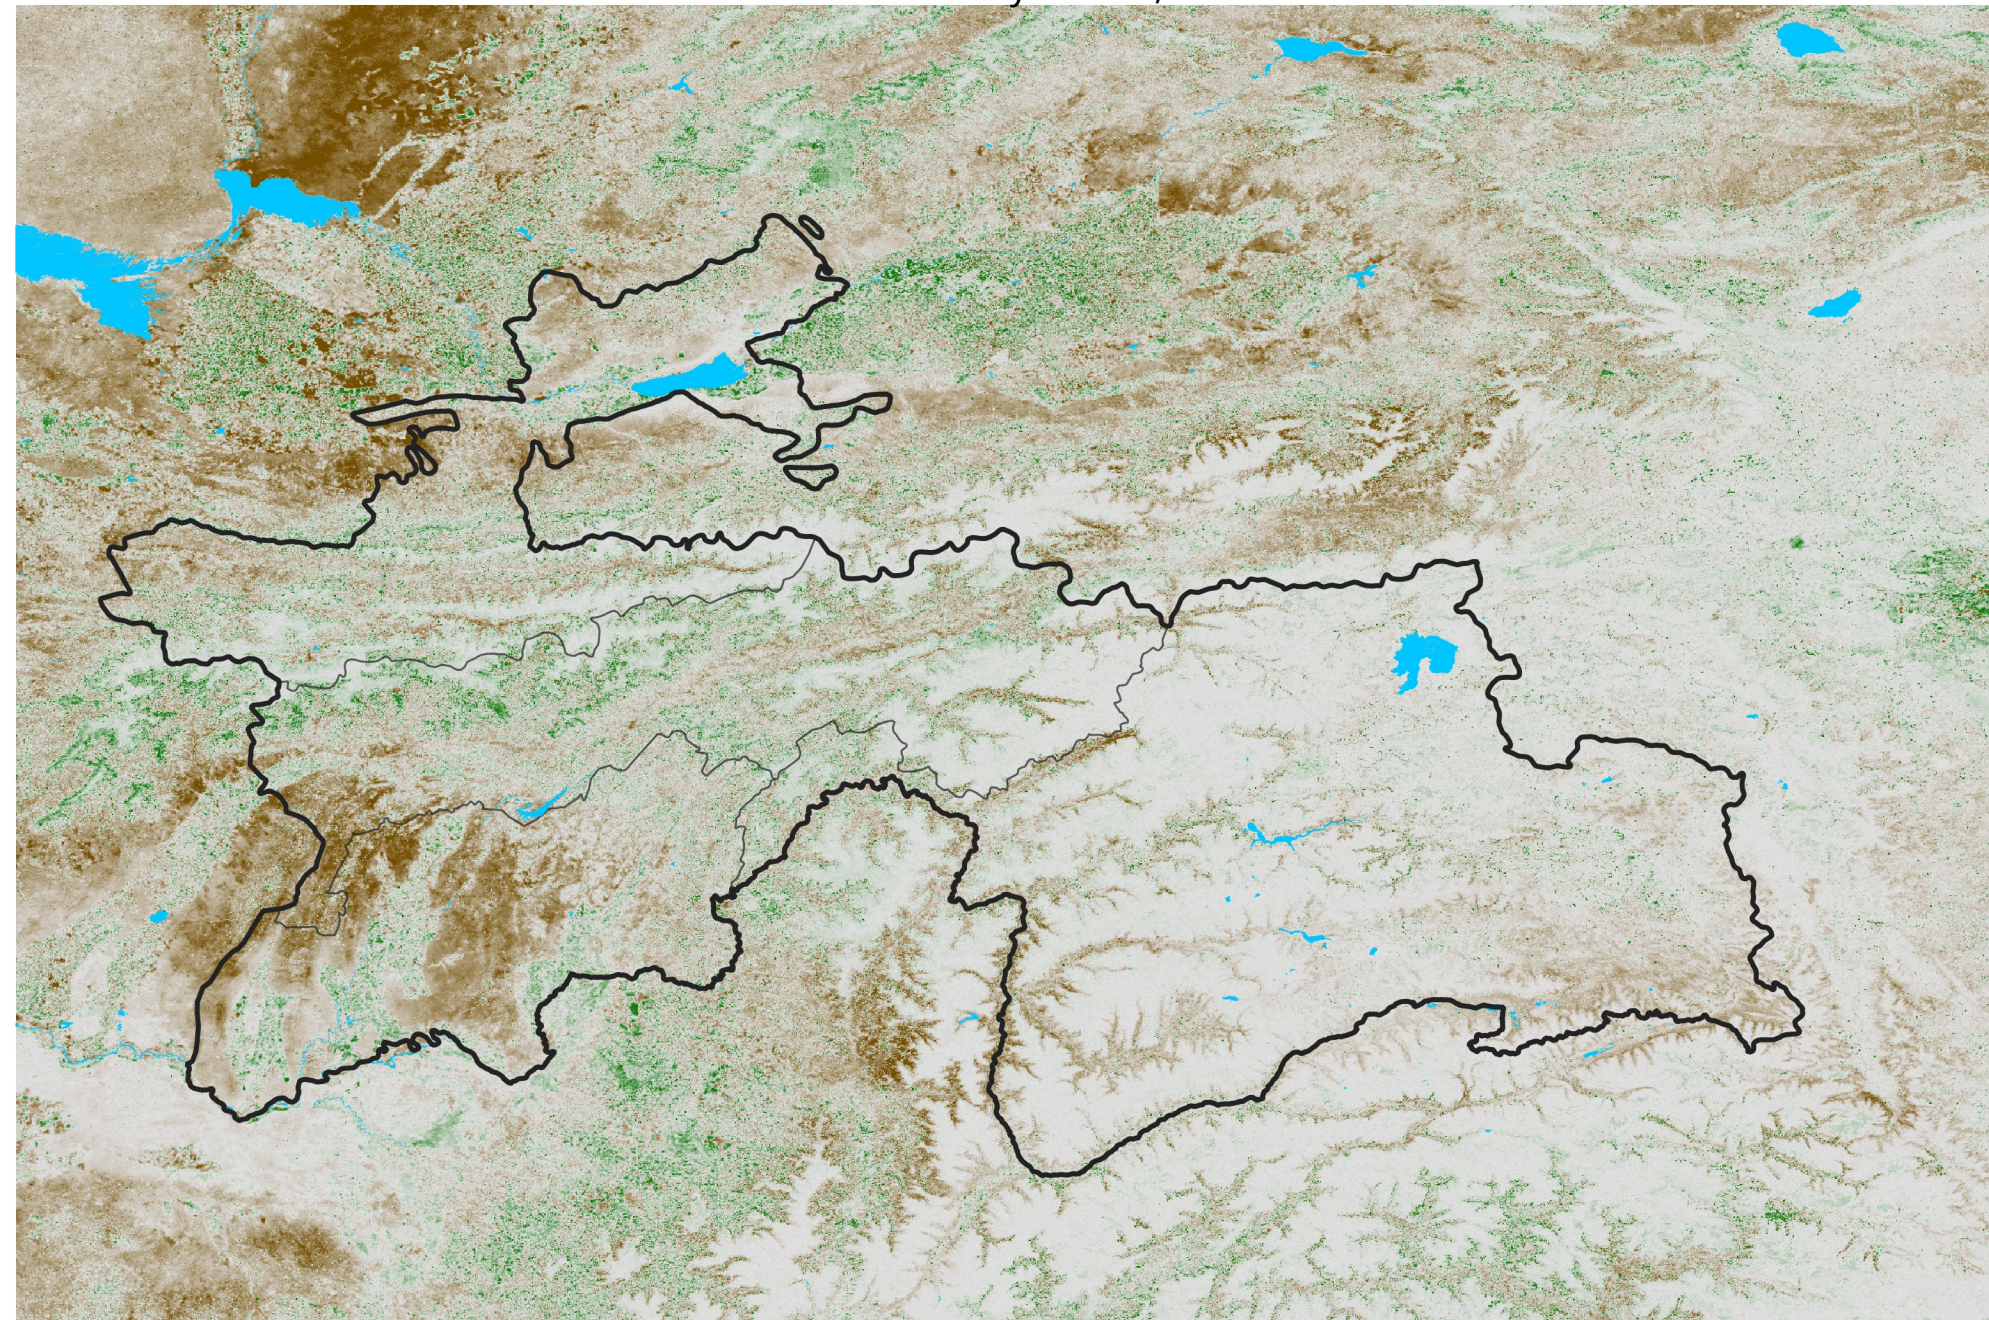

Tajikistan NDVI Anomaly

2021 minus Mean (2012 - 2021)

Period 27 / May 06 - 15, 2021

NDVI Anomaly

< -0.3 -0.2 -0.1 -0.05 0.05 0.1 0.2 >0.3

Negative

No Difference

Positive