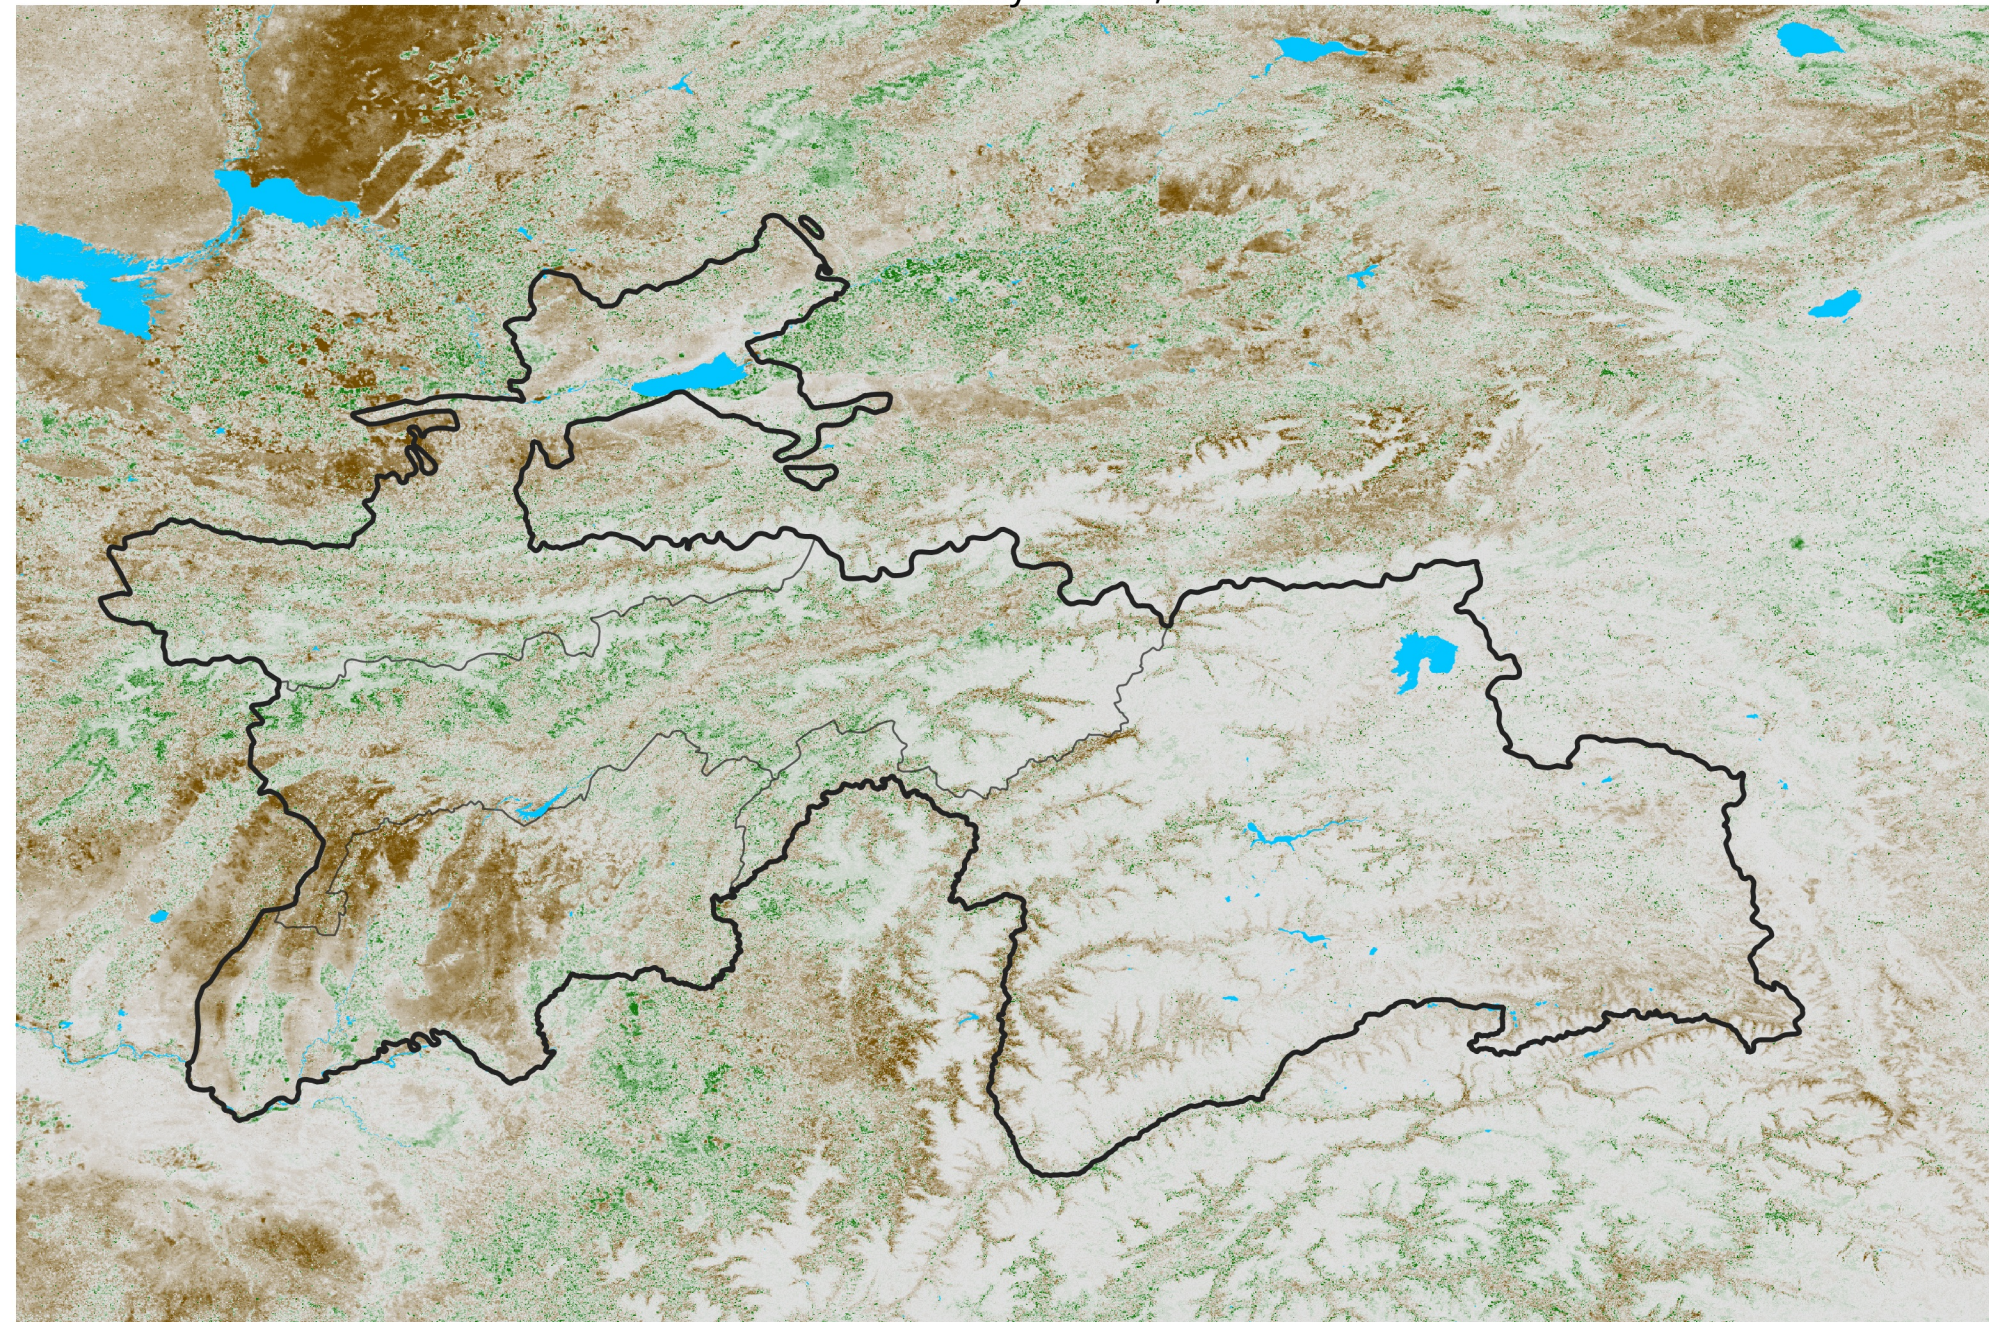

# Tajikistan NDVI Anomaly

2021 minus Mean (2012 - 2021)

Period 28 / May 11 - 20, 2021

## NDVI Anomaly

< -0.3   -0.2   -0.1   -0.05   0.05   0.1   0.2   > 0.3

Negative

No Difference

Positive