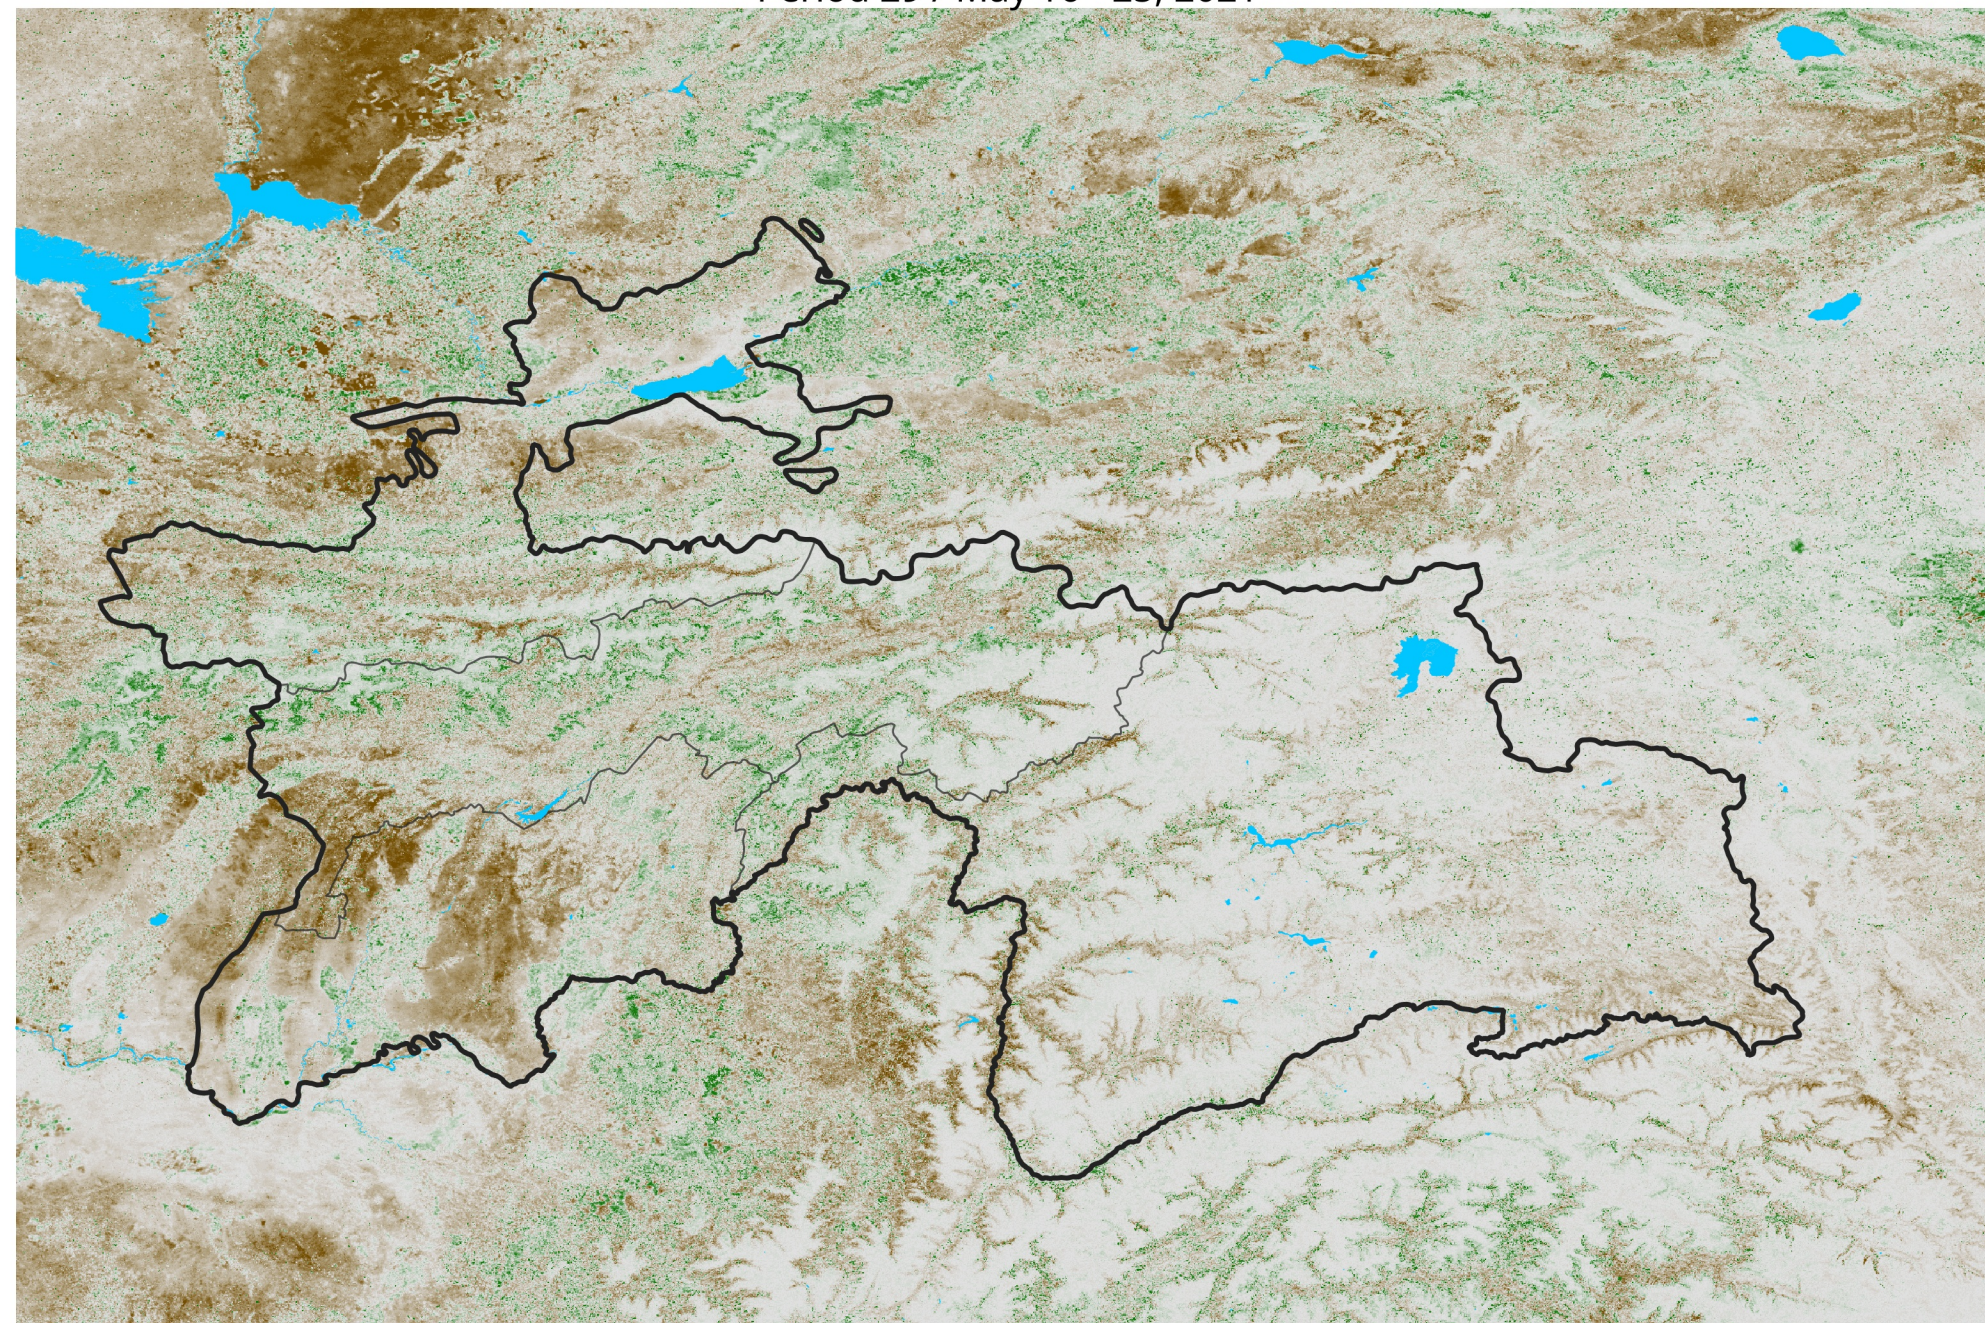

# Tajikistan NDVI Anomaly

2021 minus Mean (2012 - 2021)

Period 29 / May 16 - 25, 2021

## NDVI Anomaly

< -0.3   -0.2   -0.1   -0.05   0.05   0.1   0.2   > 0.3

Negative

No Difference

Positive