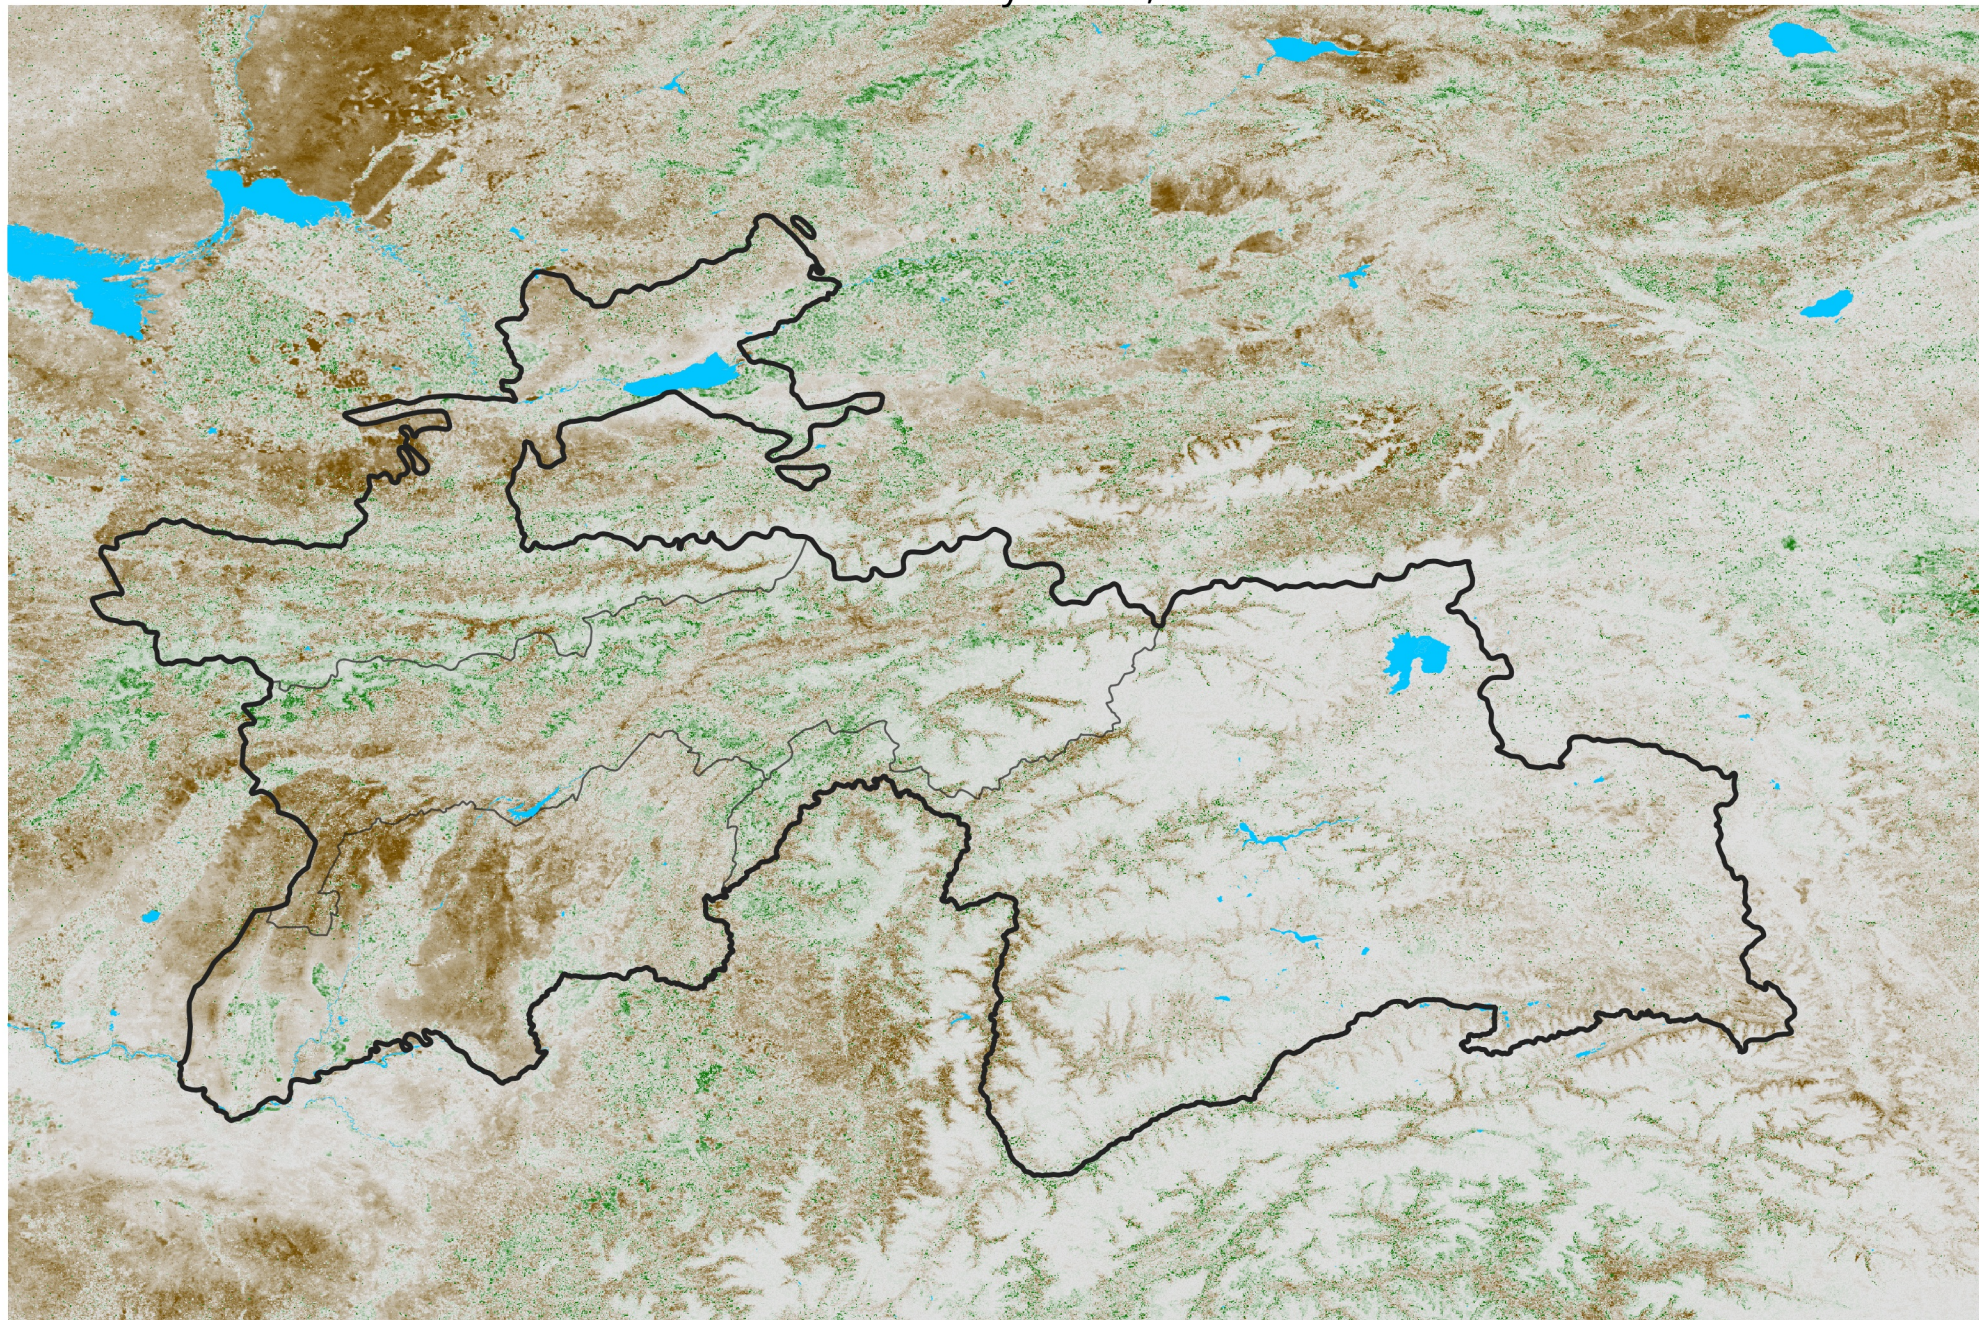

Tajikistan NDVI Anomaly

2021 minus Mean (2012 - 2021)

Period 30 / May 21 - 31, 2021

NDVI Anomaly

< -0.3 -0.2 -0.1 -0.05 0.05 0.1 0.2 > 0.3

Negative

No Difference

Positive