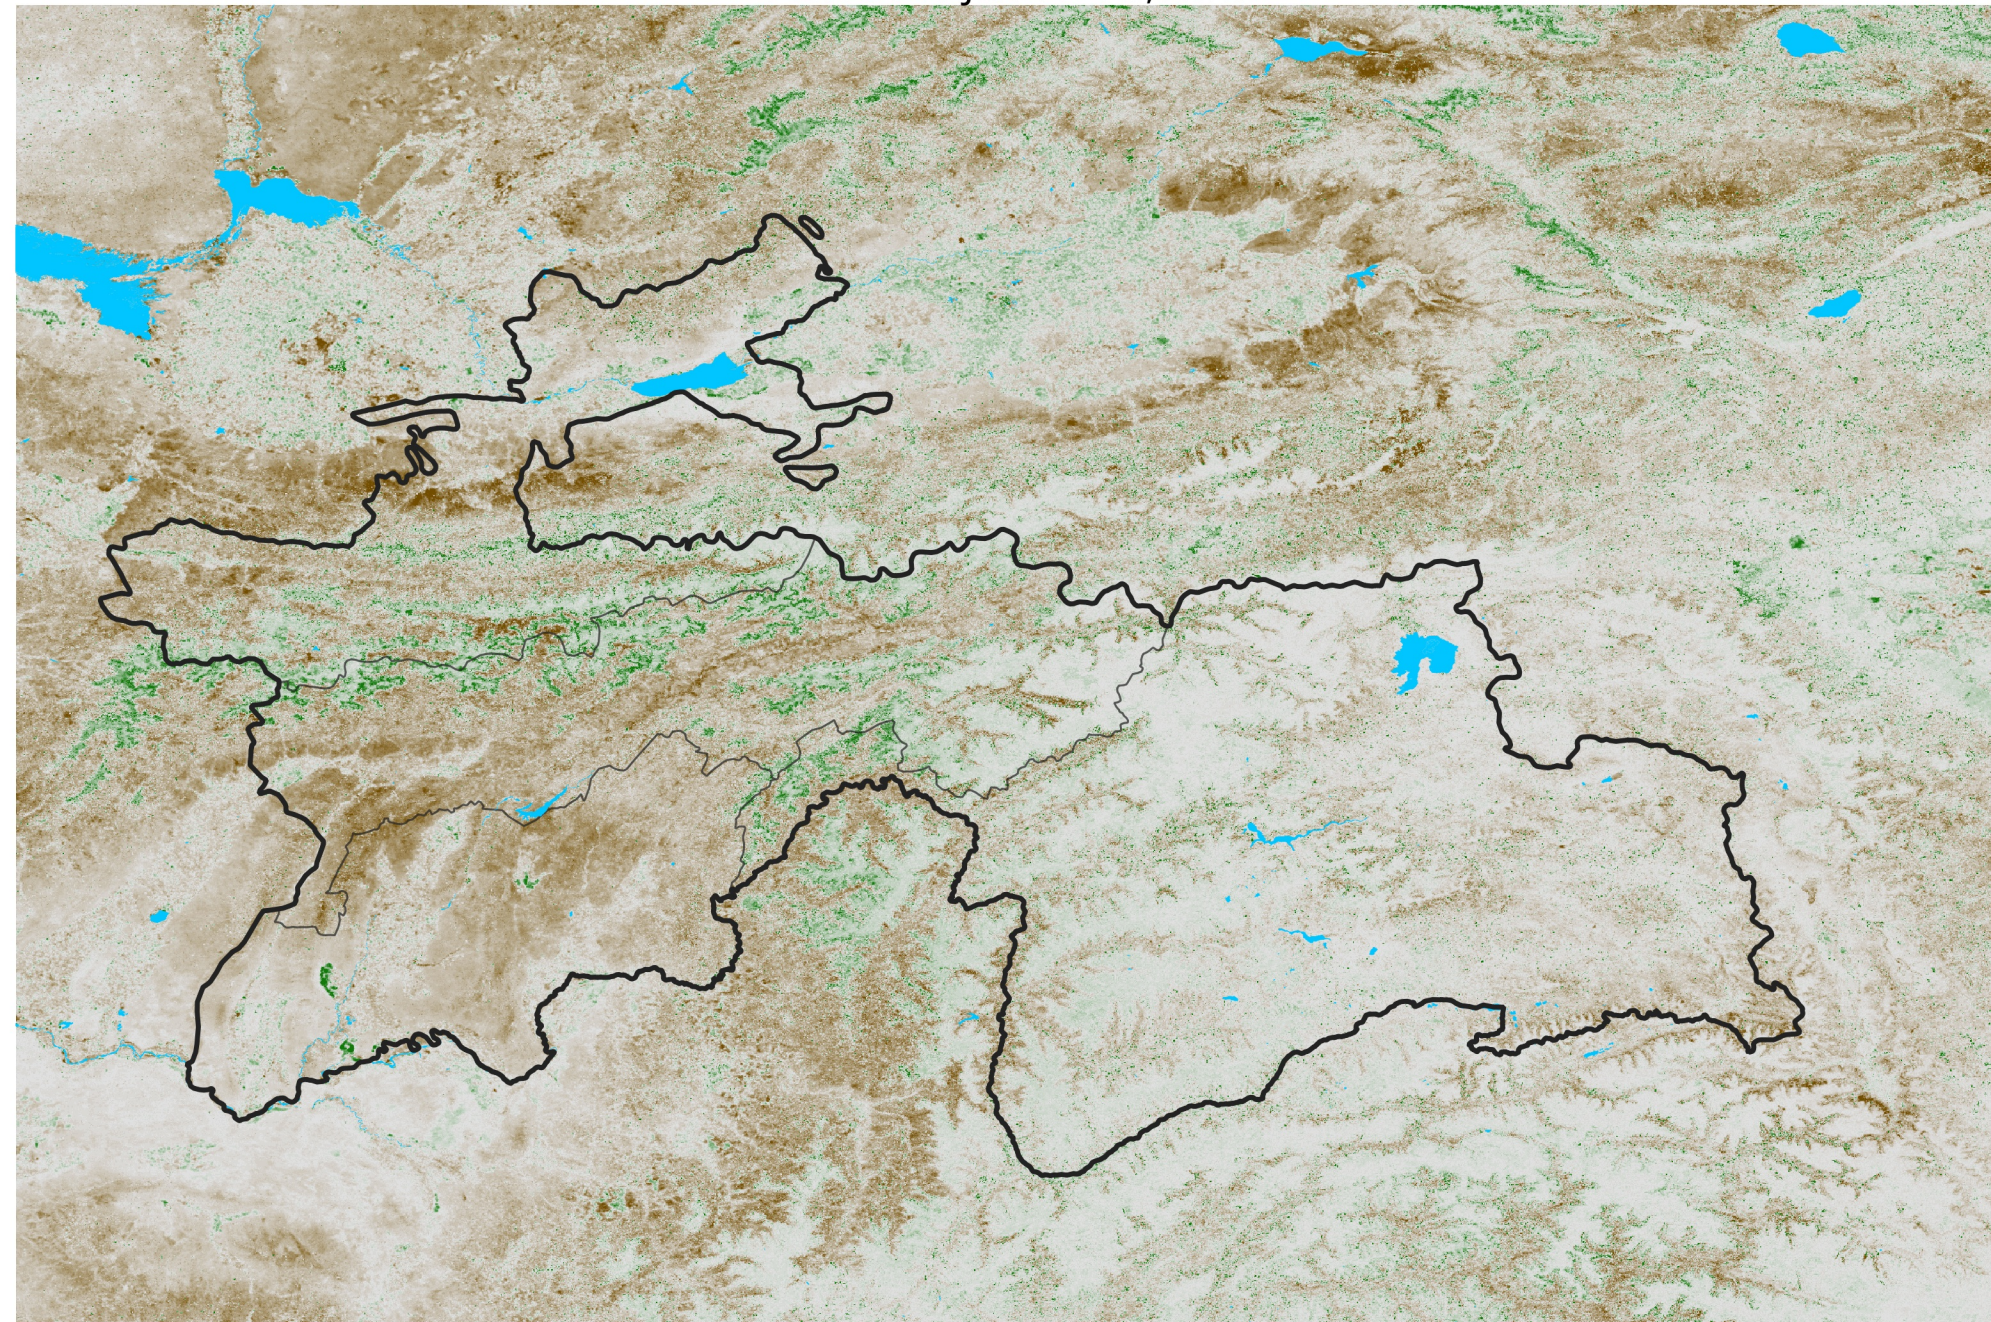

Tajikistan NDVI Anomaly

2021 minus Mean (2012 - 2021)

Period 34 / Jun 11 - 20, 2021

NDVI Anomaly

< -0.3 -0.2 -0.1 -0.05 0.05 0.1 0.2 > 0.3

Negative

No Difference

Positive