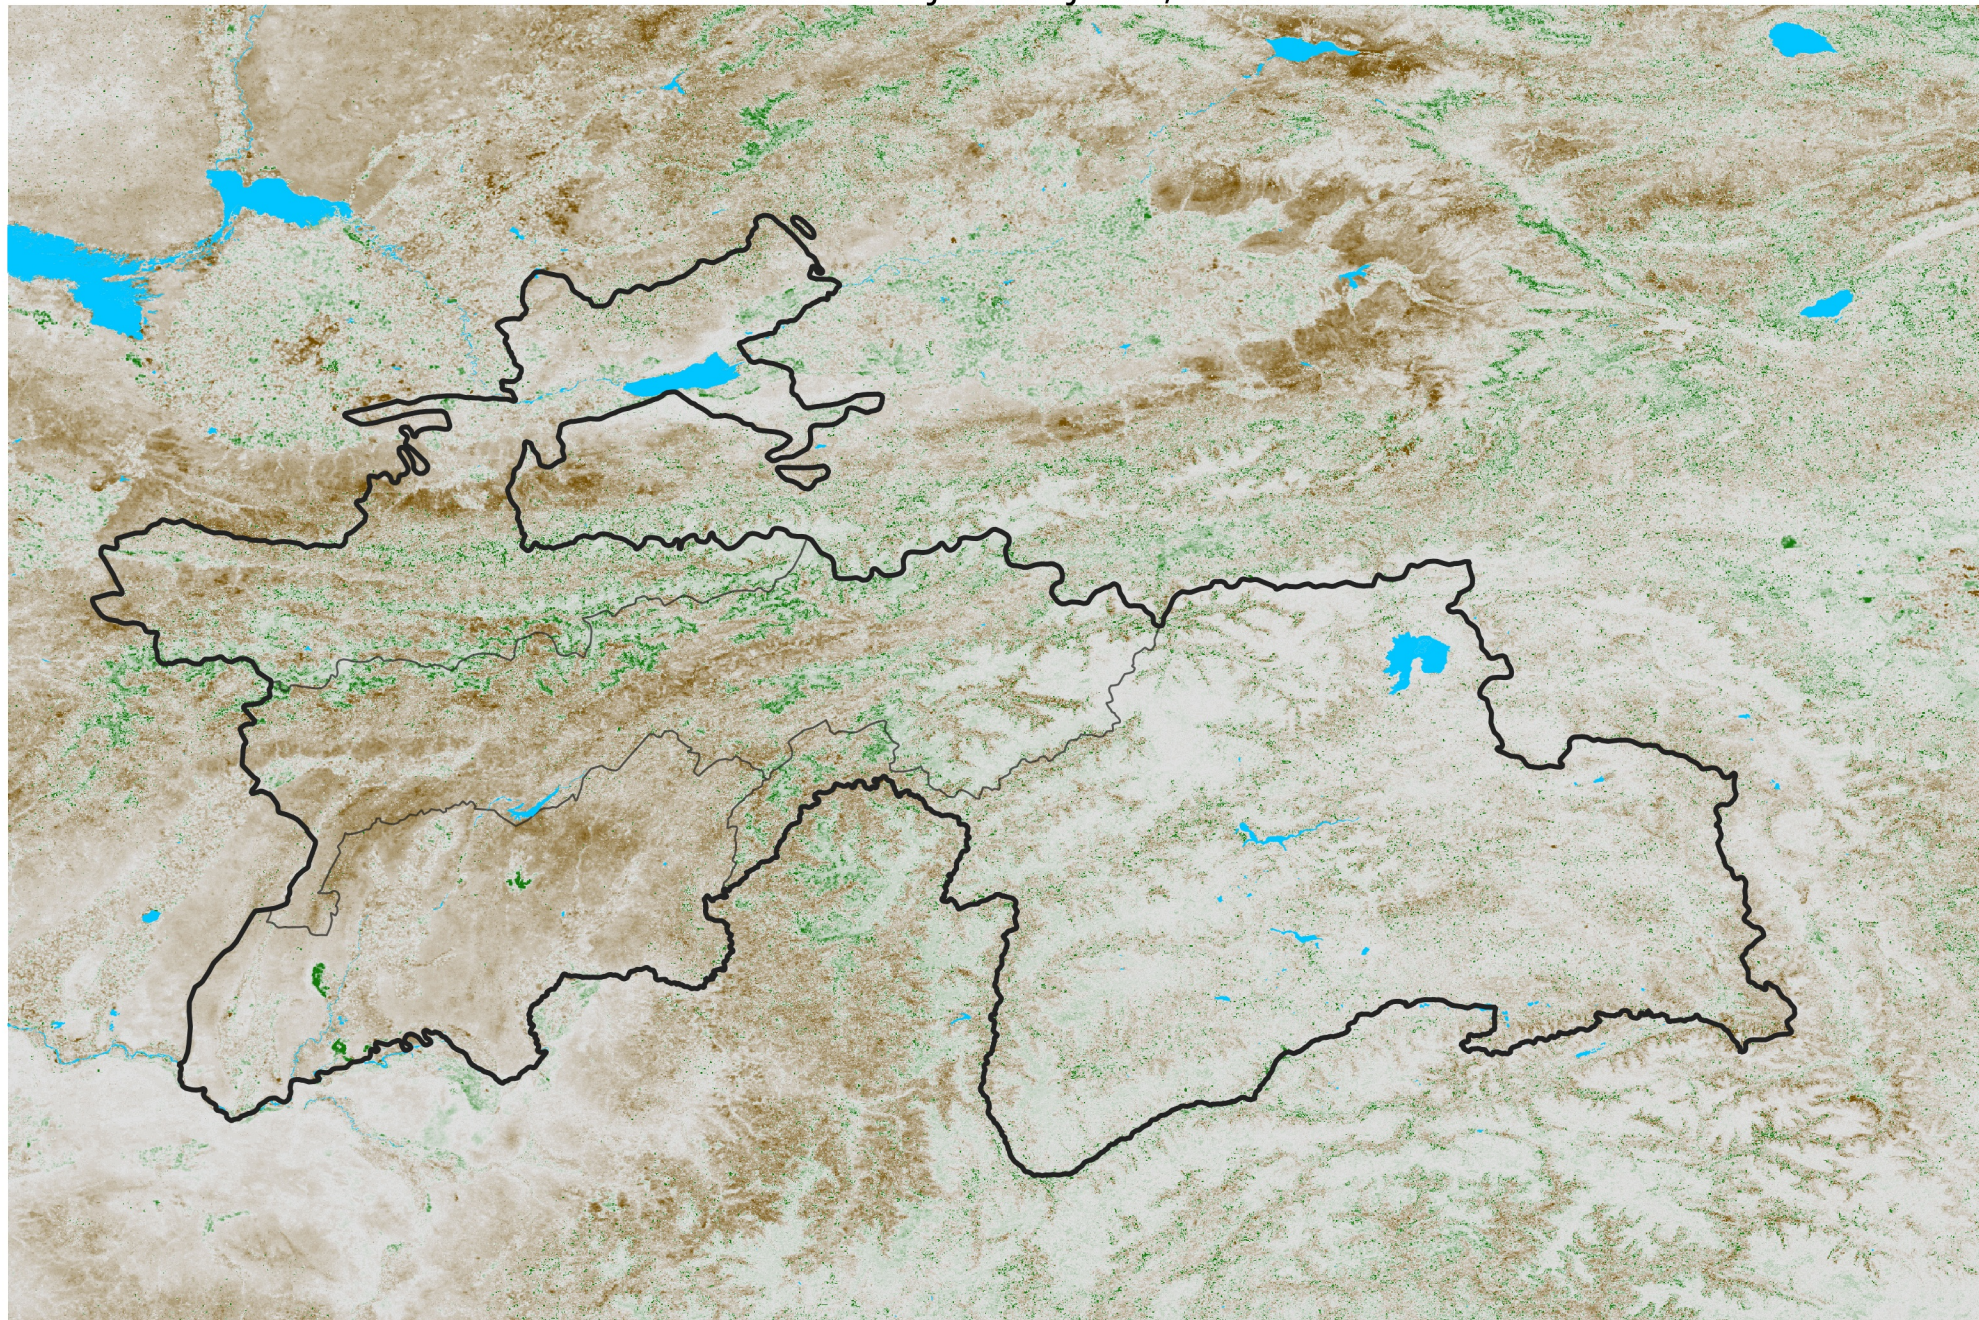

Tajikistan NDVI Anomaly

2021 minus Mean (2012 - 2021)

Period 37 / Jun 26 - Jul 05, 2021

NDVI Anomaly

< -0.3 -0.2 -0.1 -0.05 0.05 0.1 0.2 > 0.3

Negative

No Difference

Positive