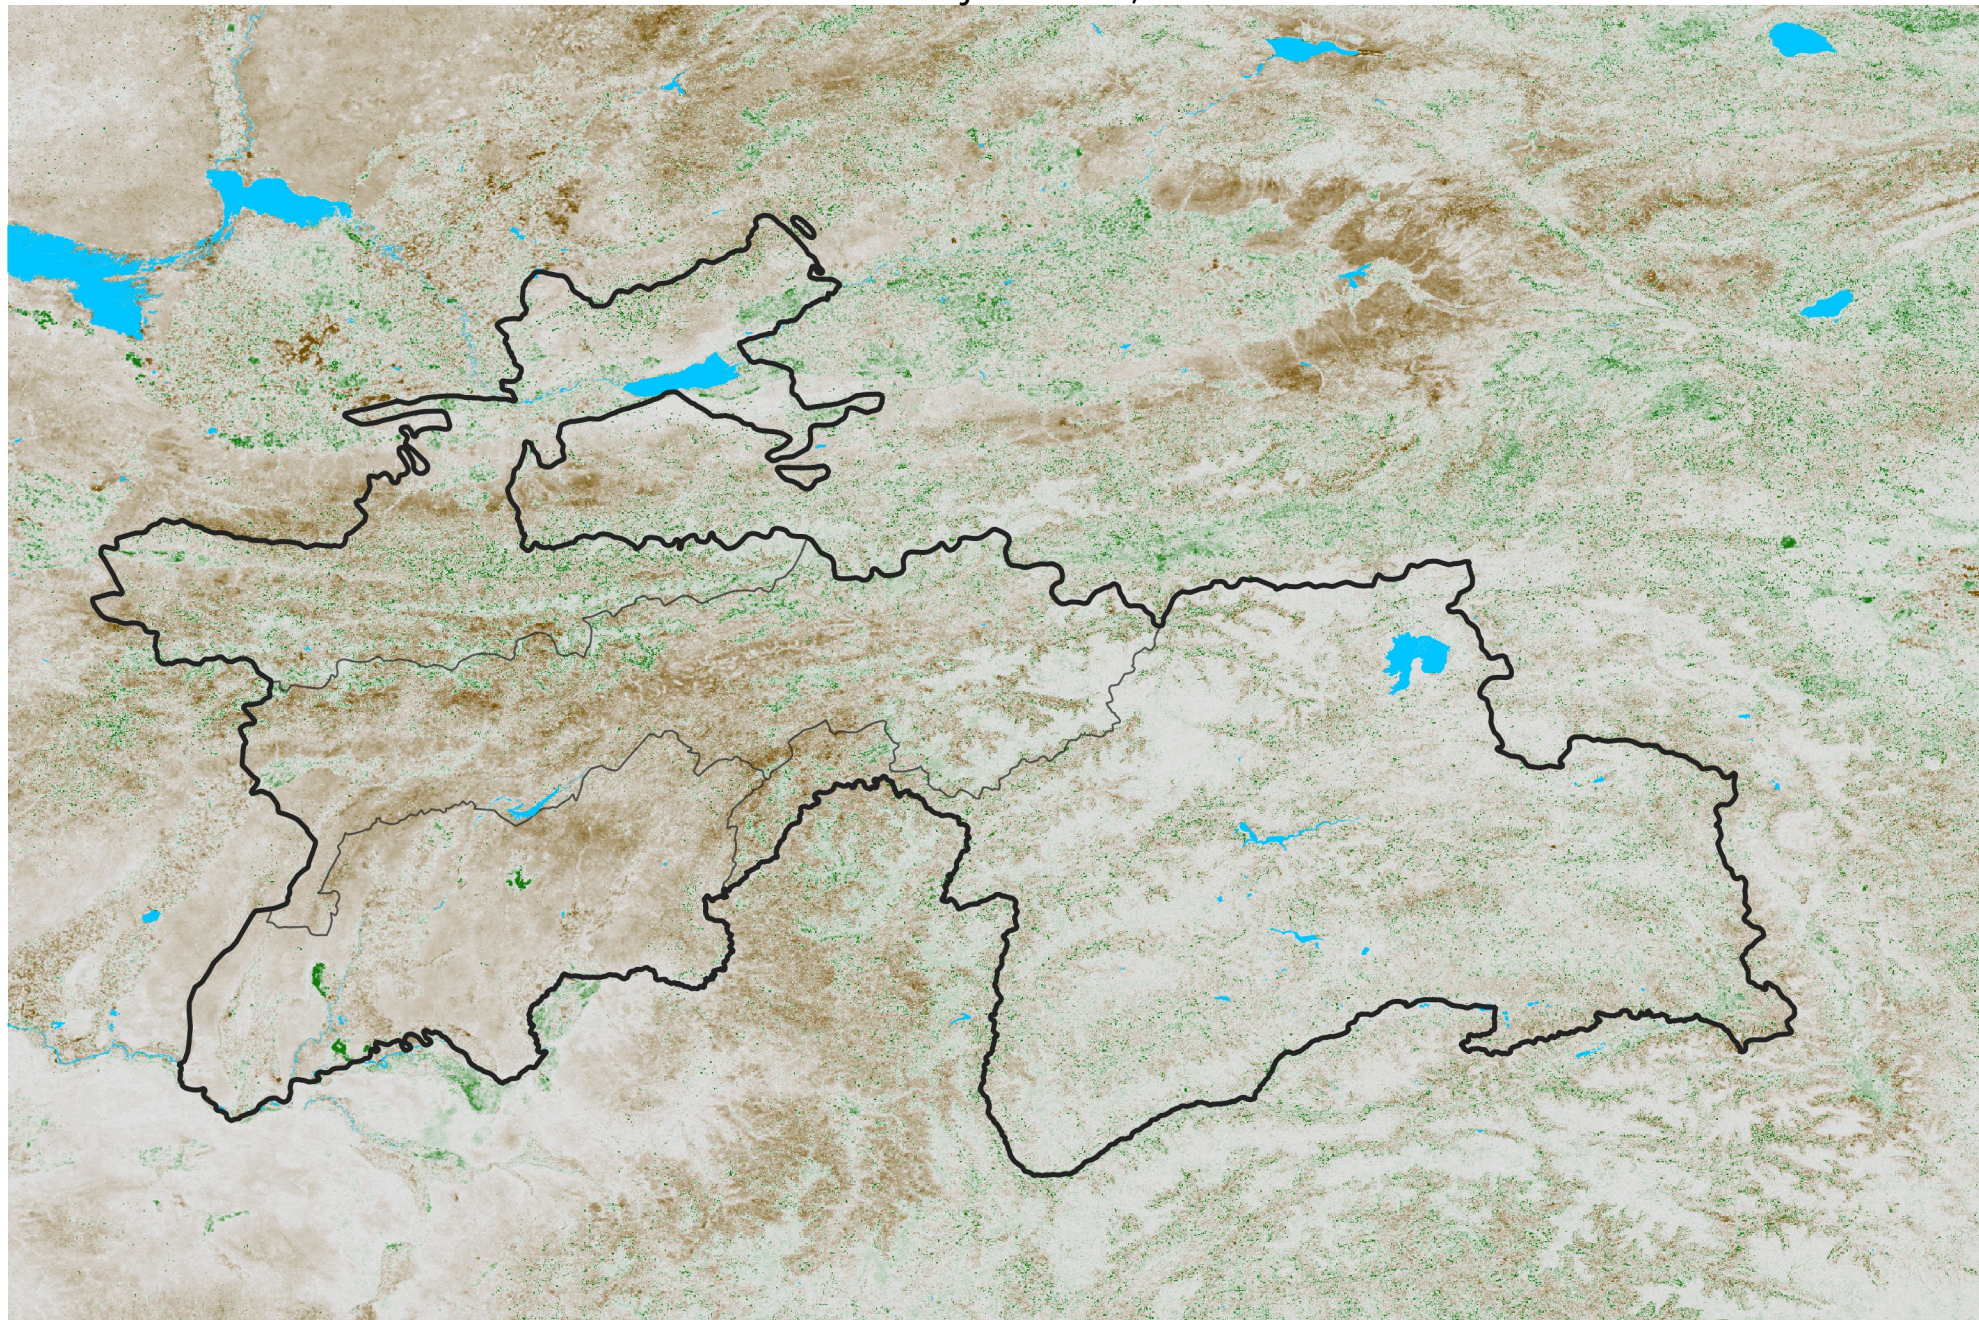

Tajikistan NDVI Anomaly

2021 minus Mean (2012 - 2021)

Period 40 / Jul 11 - 20, 2021

NDVI Anomaly

< -0.3 -0.2 -0.1 -0.05 0.05 0.1 0.2 >0.3

Negative

No Difference

Positive