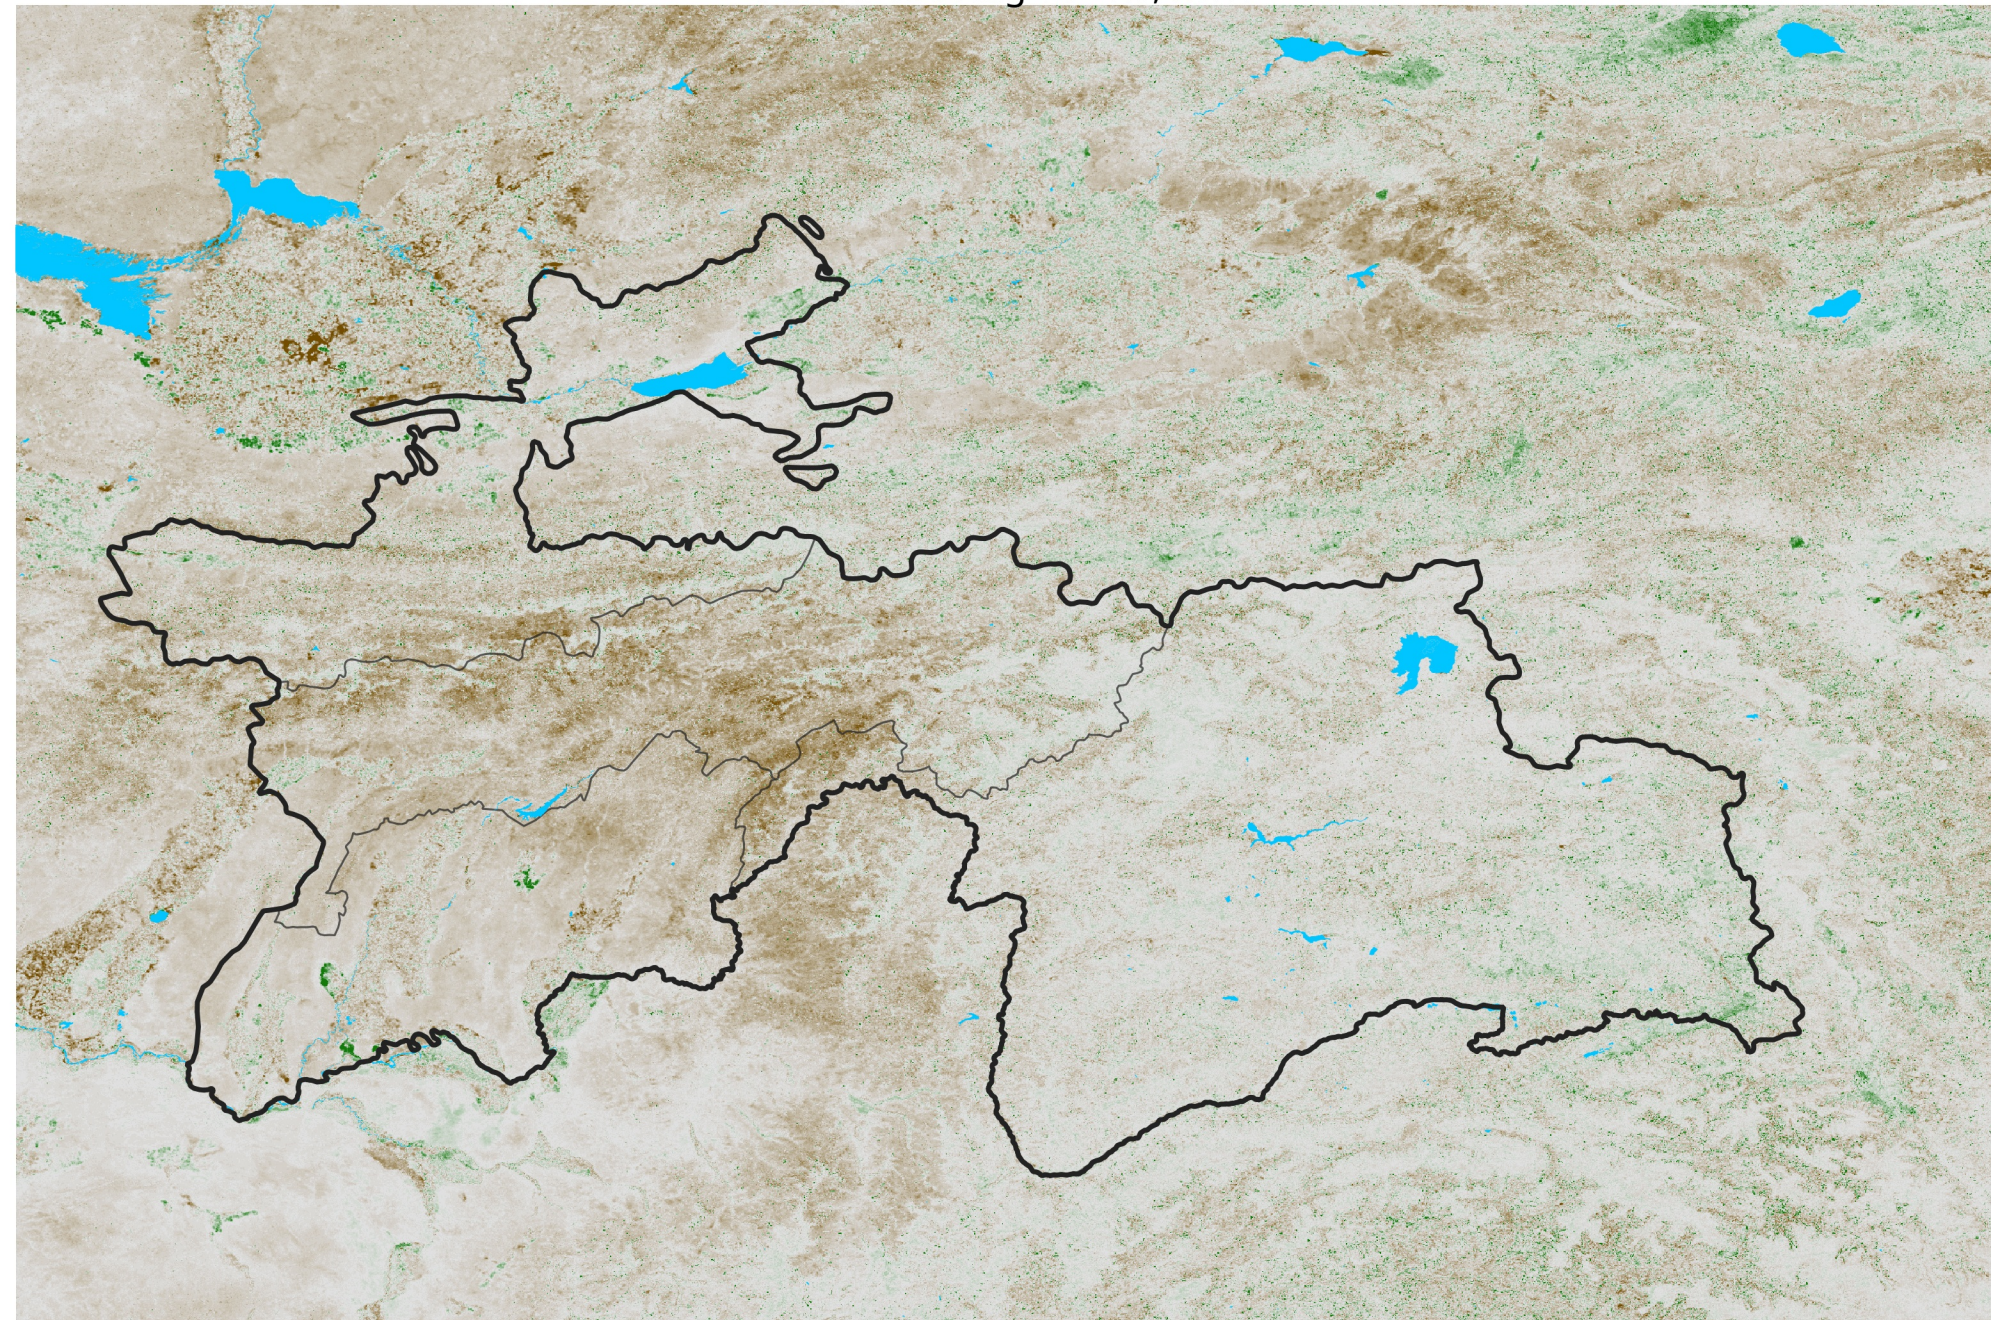

Tajikistan NDVI Anomaly

2021 minus Mean (2012 - 2021)

Period 46 / Aug 11 - 20, 2021

NDVI Anomaly

< -0.3 -0.2 -0.1 -0.05 0.05 0.1 0.2 > 0.3

Negative

No Difference

Positive