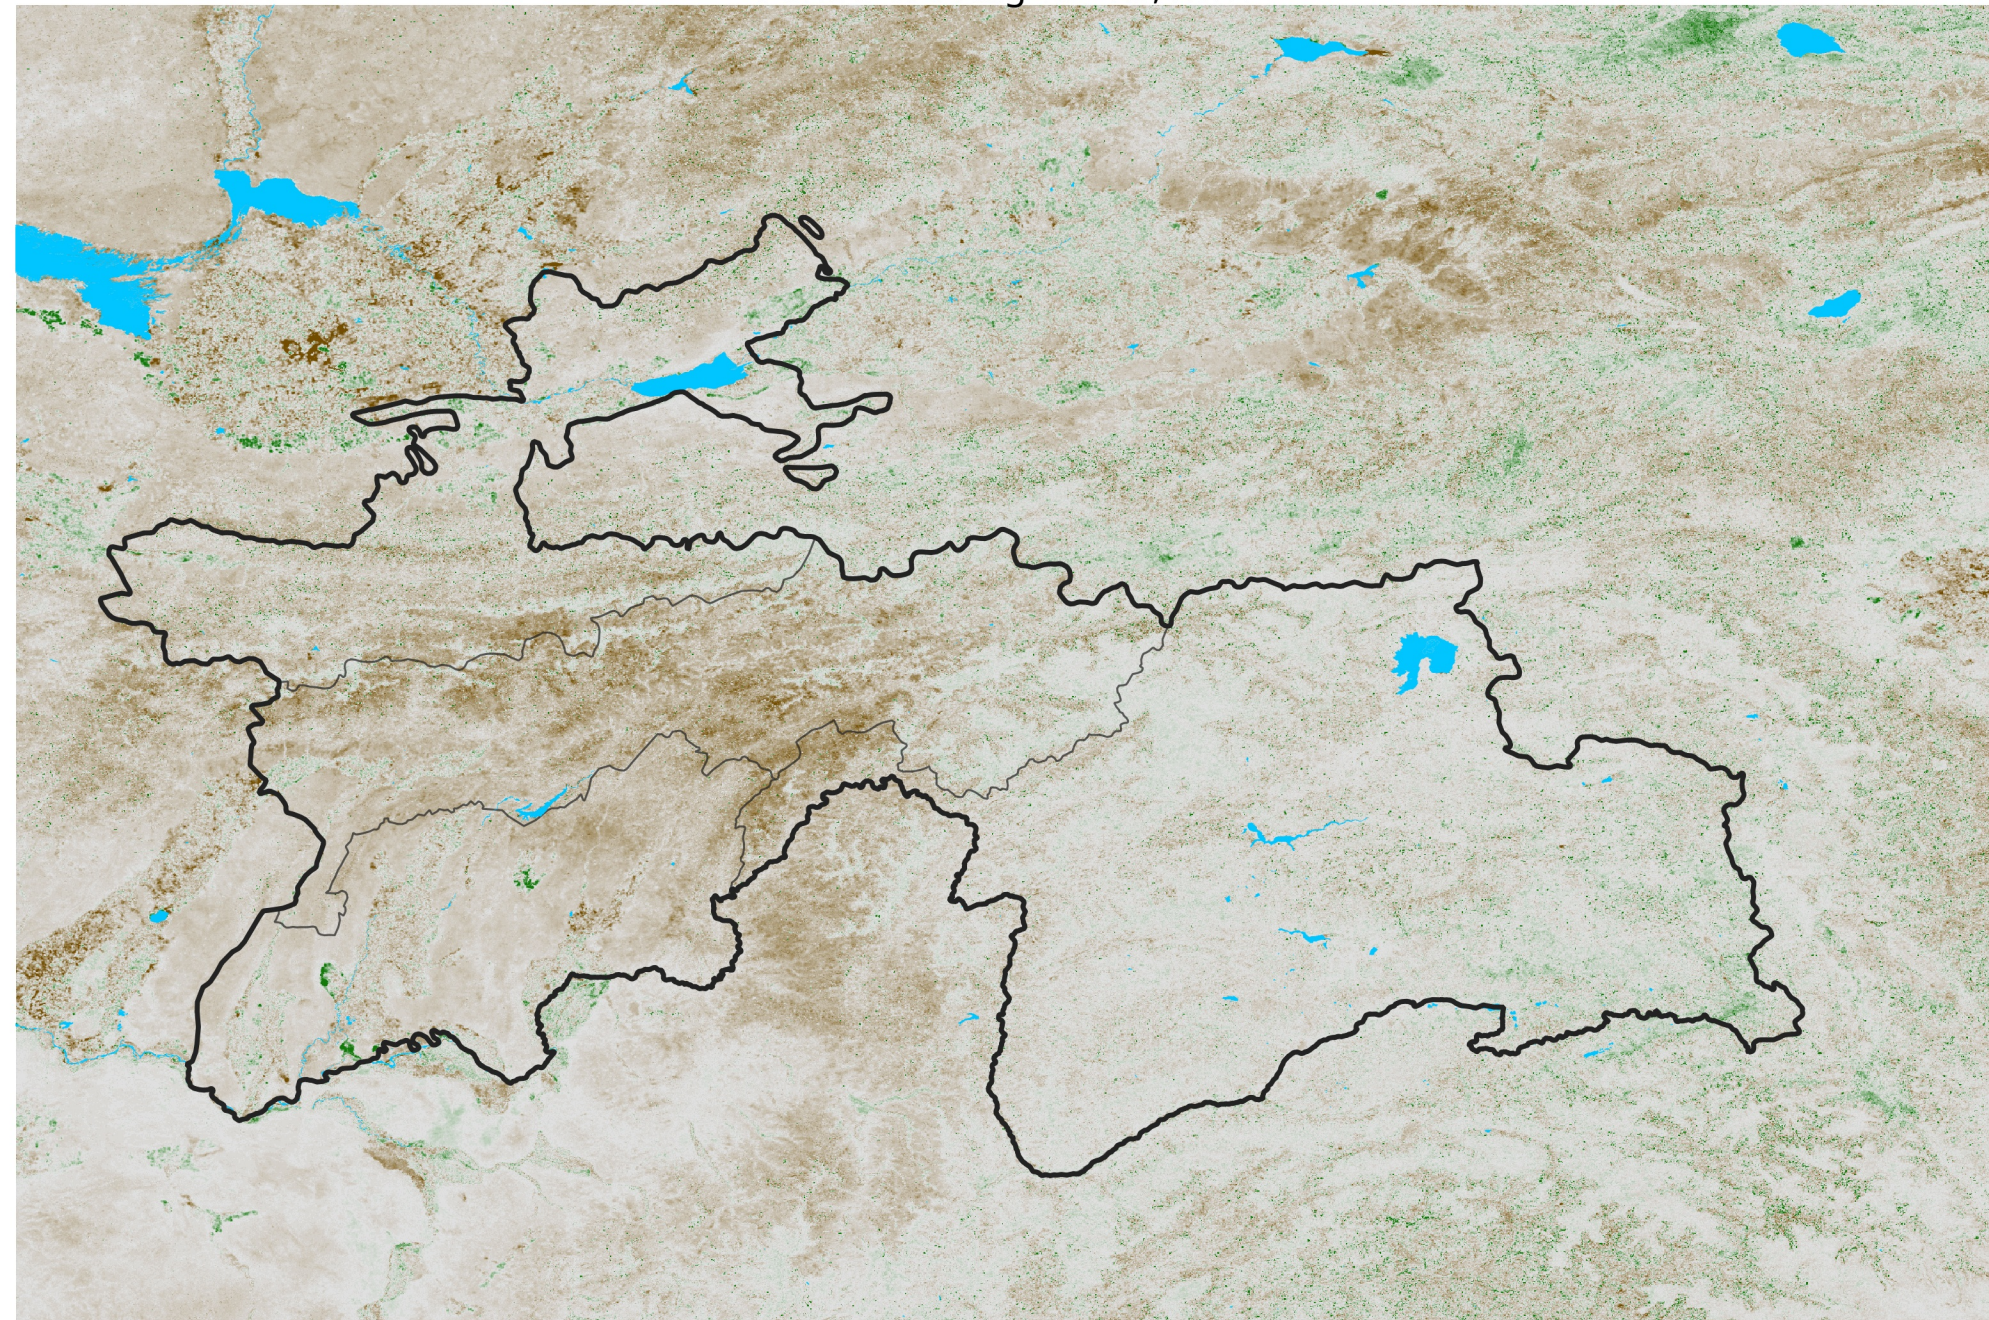

Tajikistan NDVI Anomaly

2021 minus Mean (2012 - 2021)

Period 47 / Aug 16 - 25, 2021

NDVI Anomaly

< -0.3 -0.2 -0.1 -0.05 0.05 0.1 0.2 > 0.3

Negative

No Difference

Positive