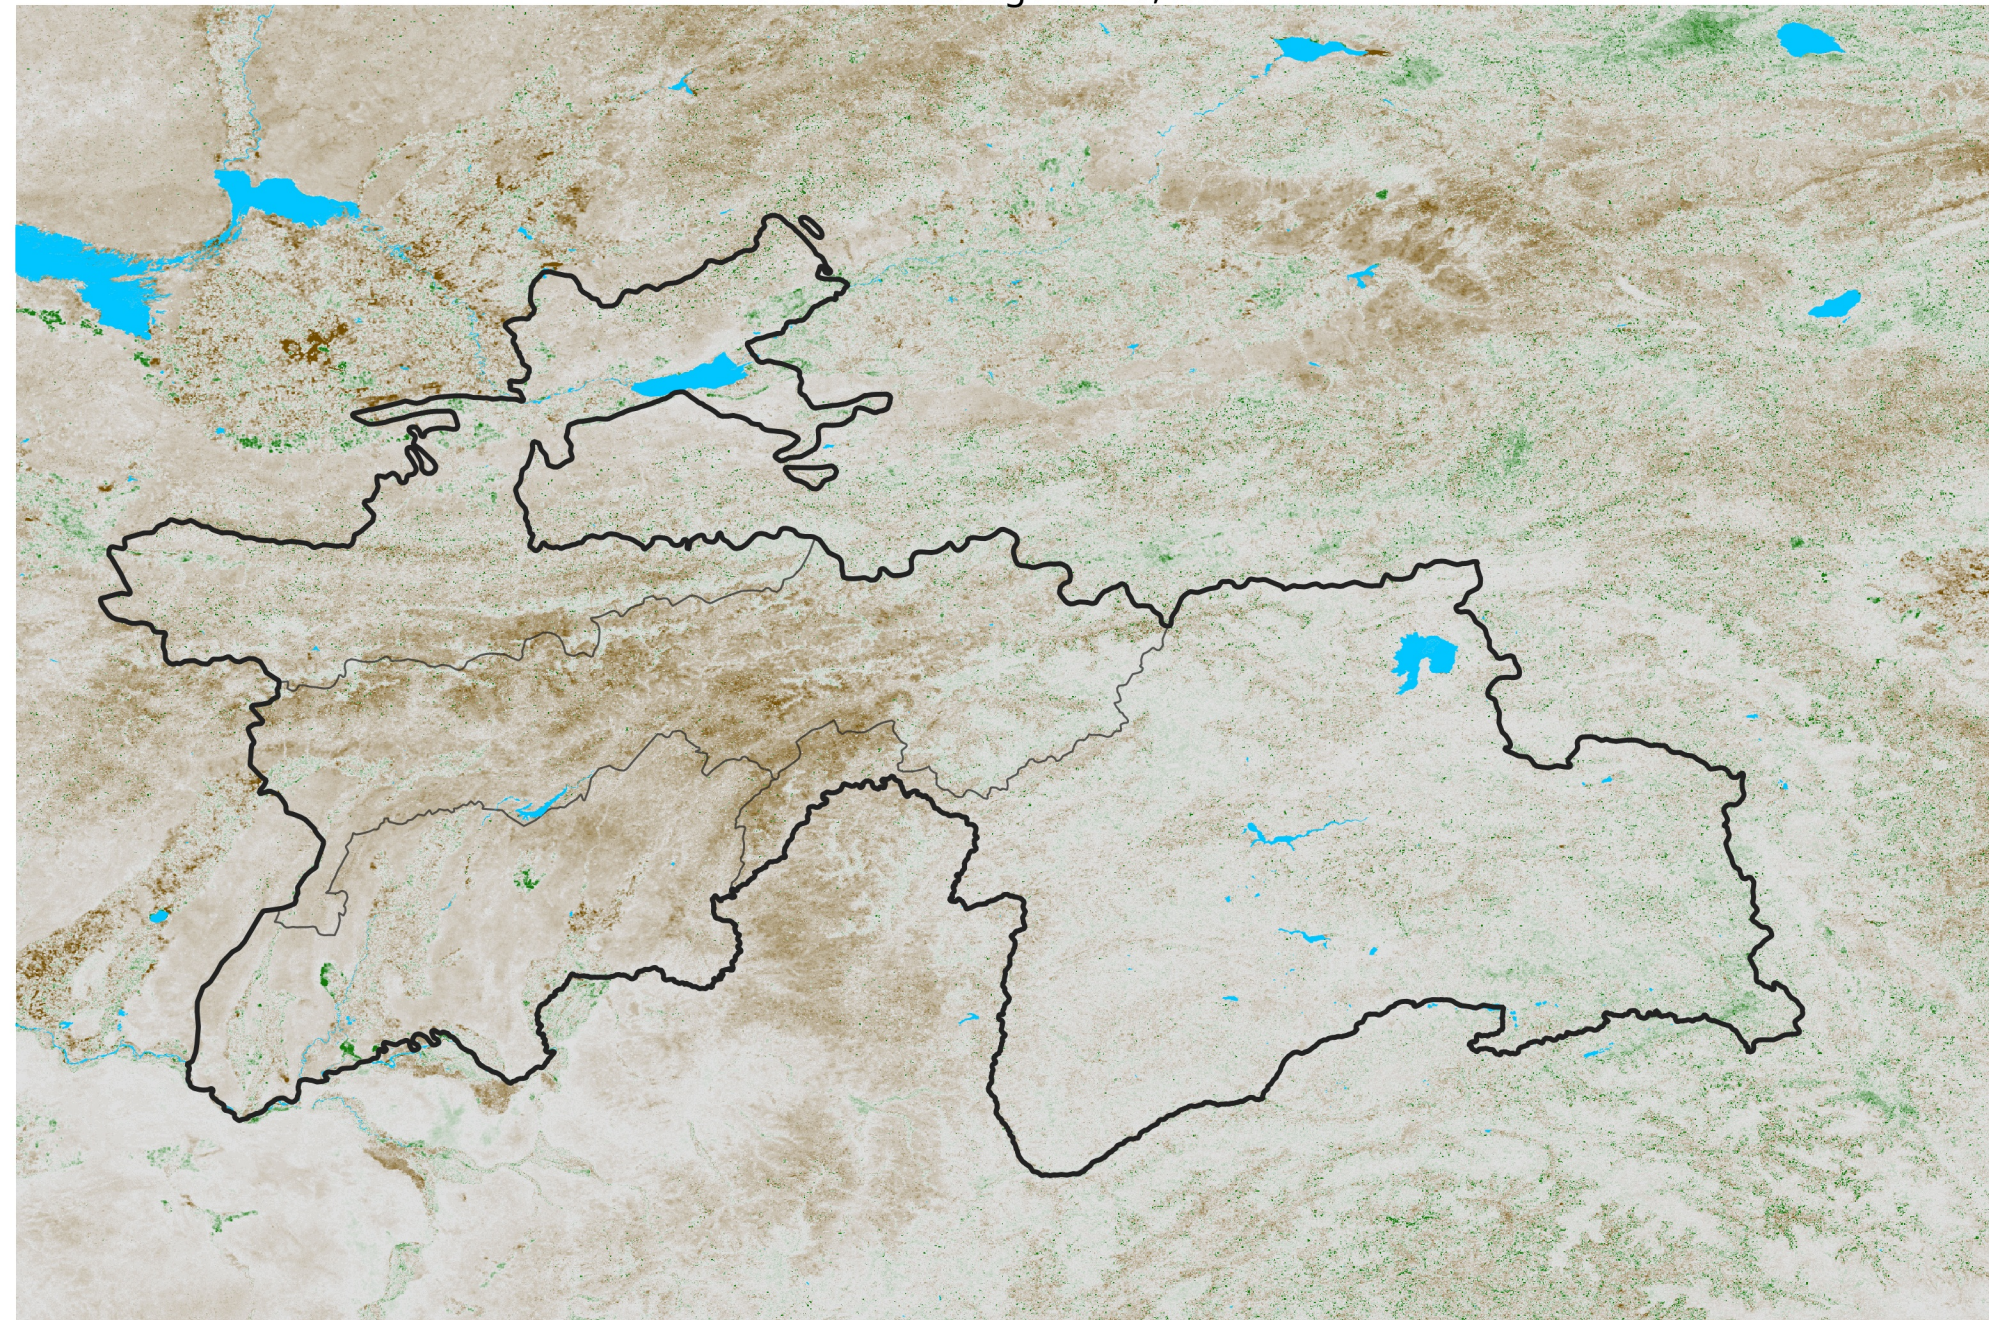

Tajikistan NDVI Anomaly

2021 minus Mean (2012 - 2021)

Period 48 / Aug 21 - 31, 2021

NDVI Anomaly

< -0.3 -0.2 -0.1 -0.05 0.05 0.1 0.2 > 0.3

Negative

No Difference

Positive