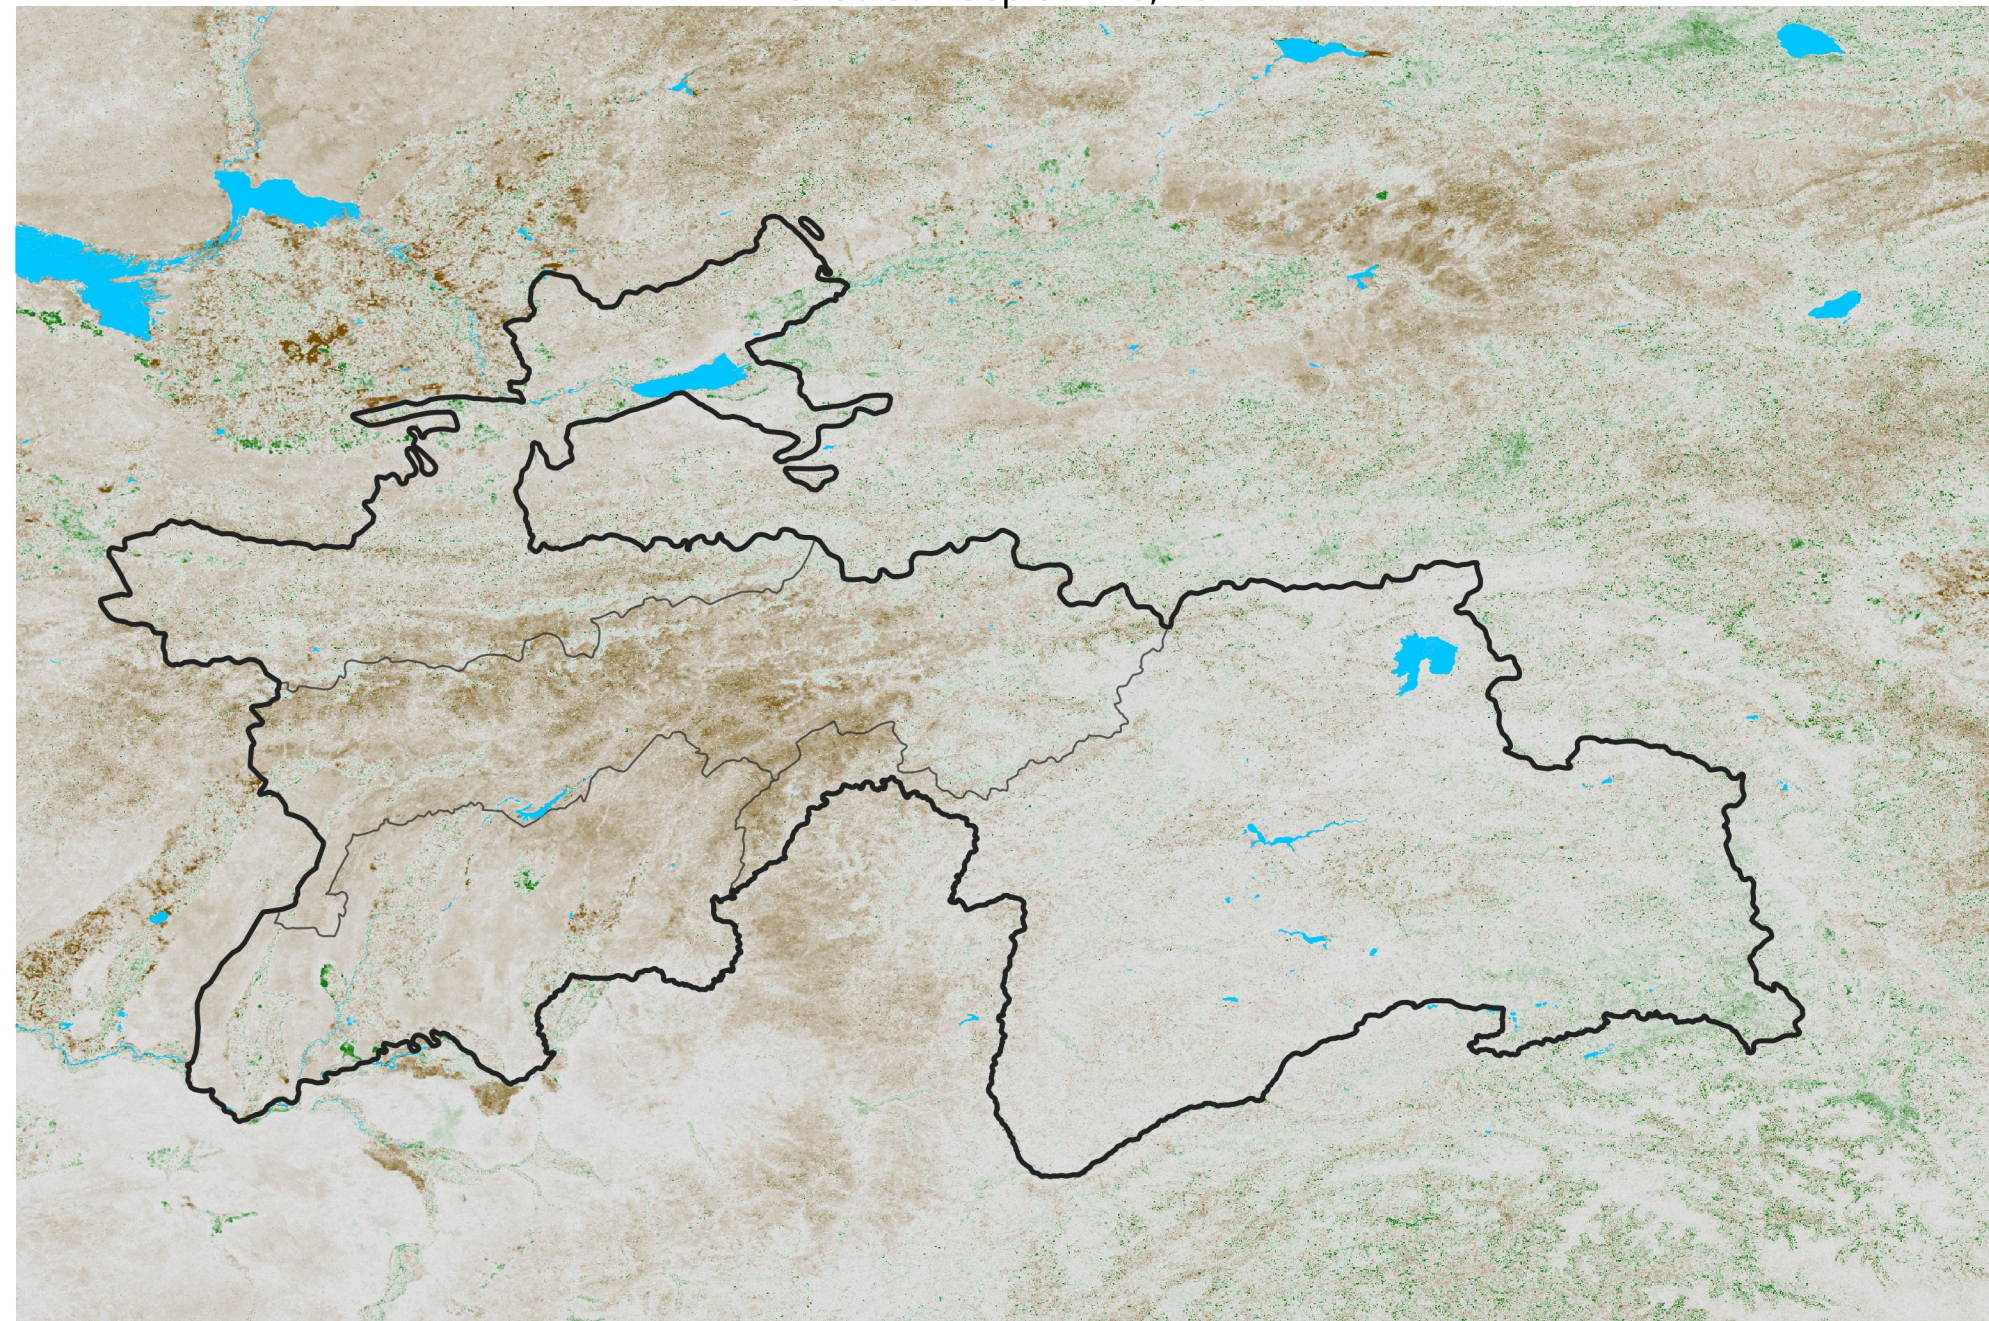

Tajikistan NDVI Anomaly

2021 minus Mean (2012 - 2021)

Period 50 / Sep 01 - 10, 2021

NDVI Anomaly

< -0.3 -0.2 -0.1 -0.05 0.05 0.1 0.2 > 0.3

Negative

No Difference

Positive