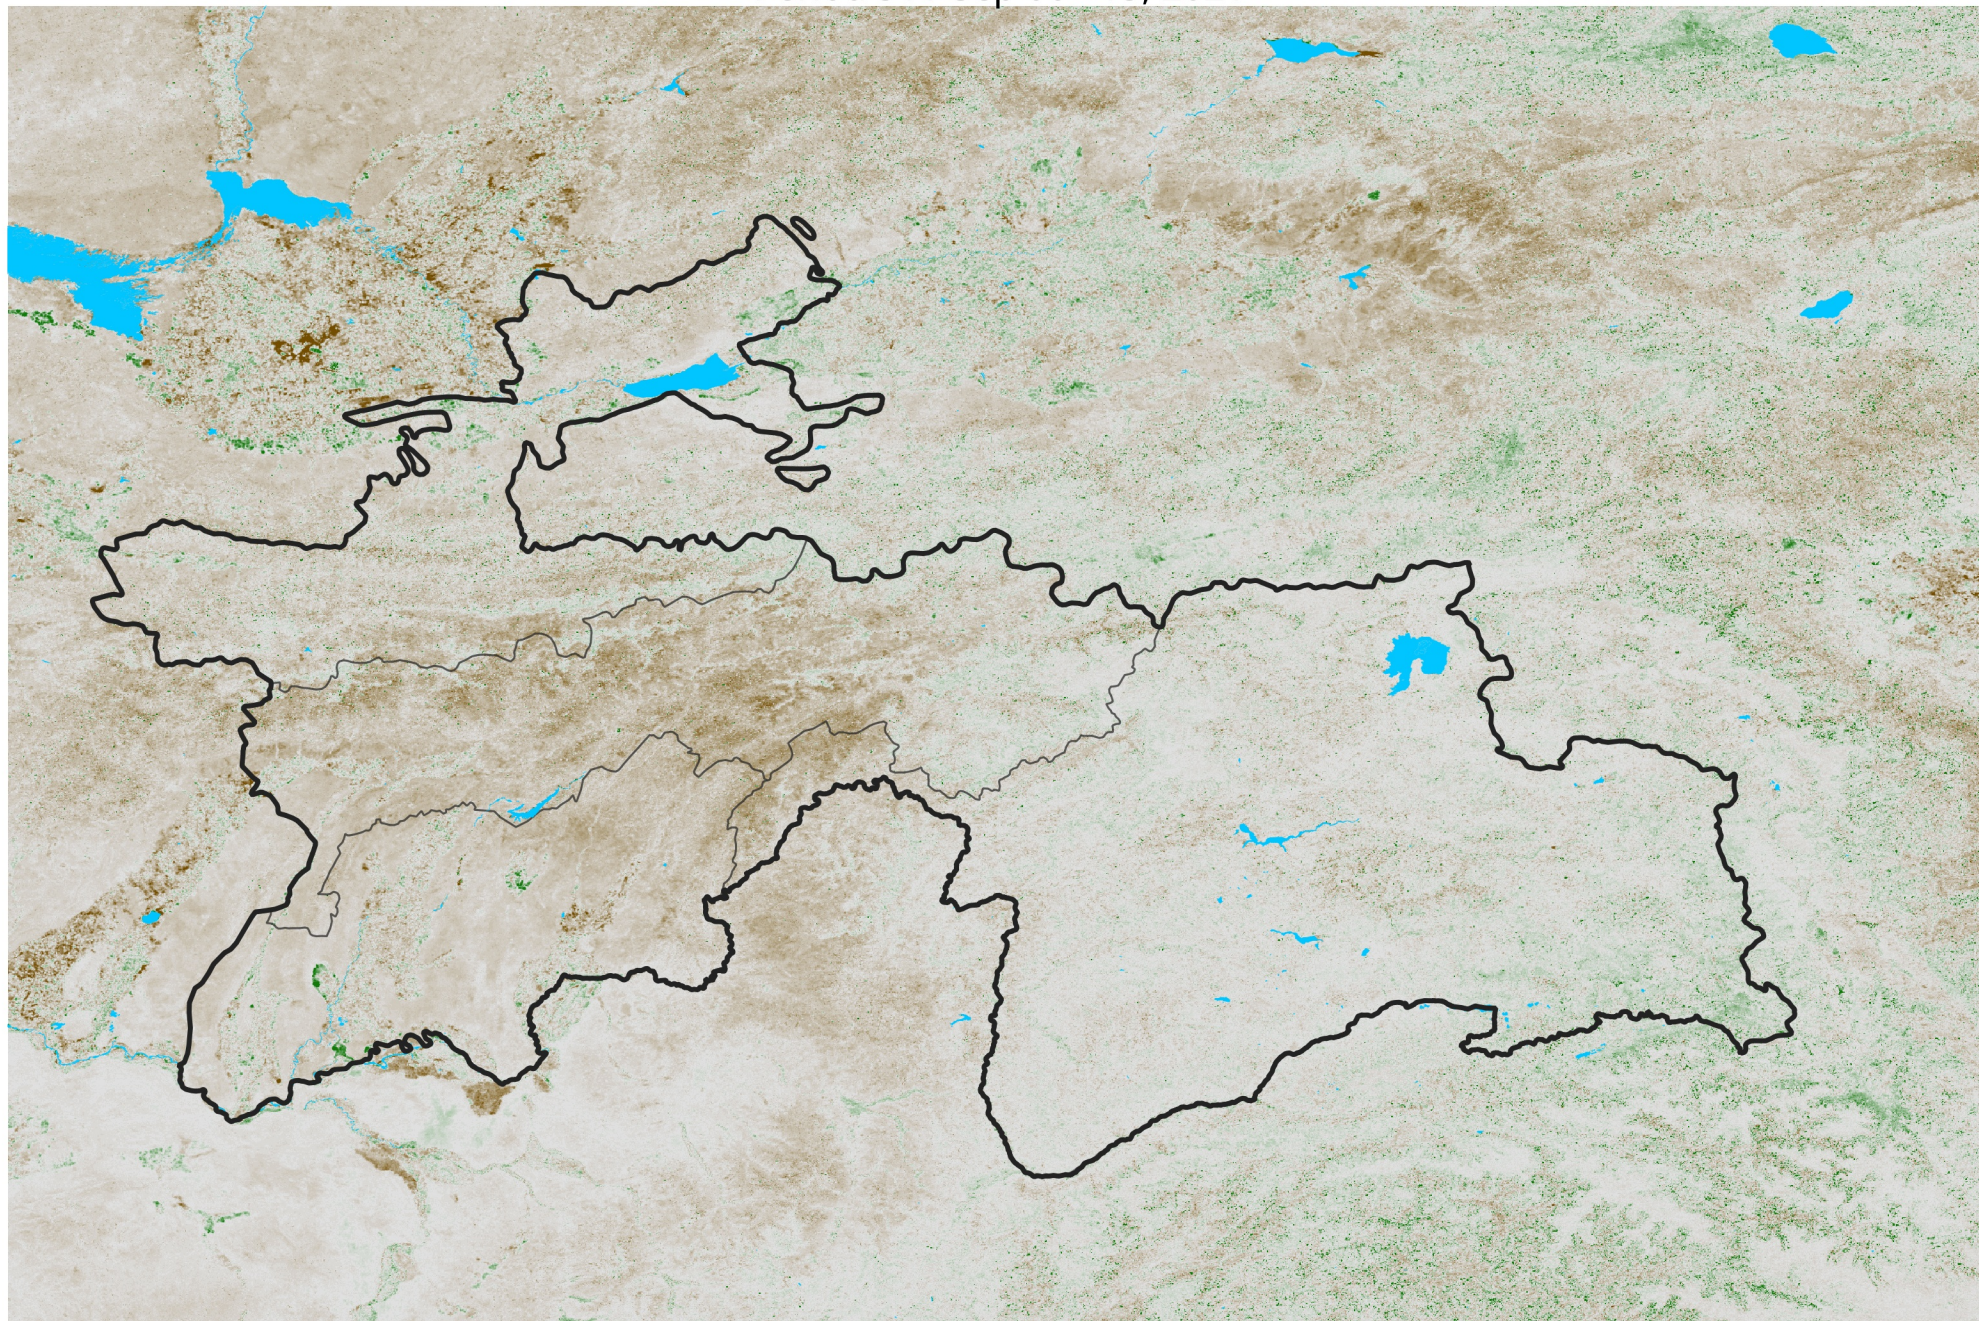

Tajikistan NDVI Anomaly

2021 minus Mean (2012 - 2021)

Period 51 / Sep 06 - 15, 2021

NDVI Anomaly

< -0.3 -0.2 -0.1 -0.05 0.05 0.1 0.2 > 0.3

Negative

No Difference

Positive