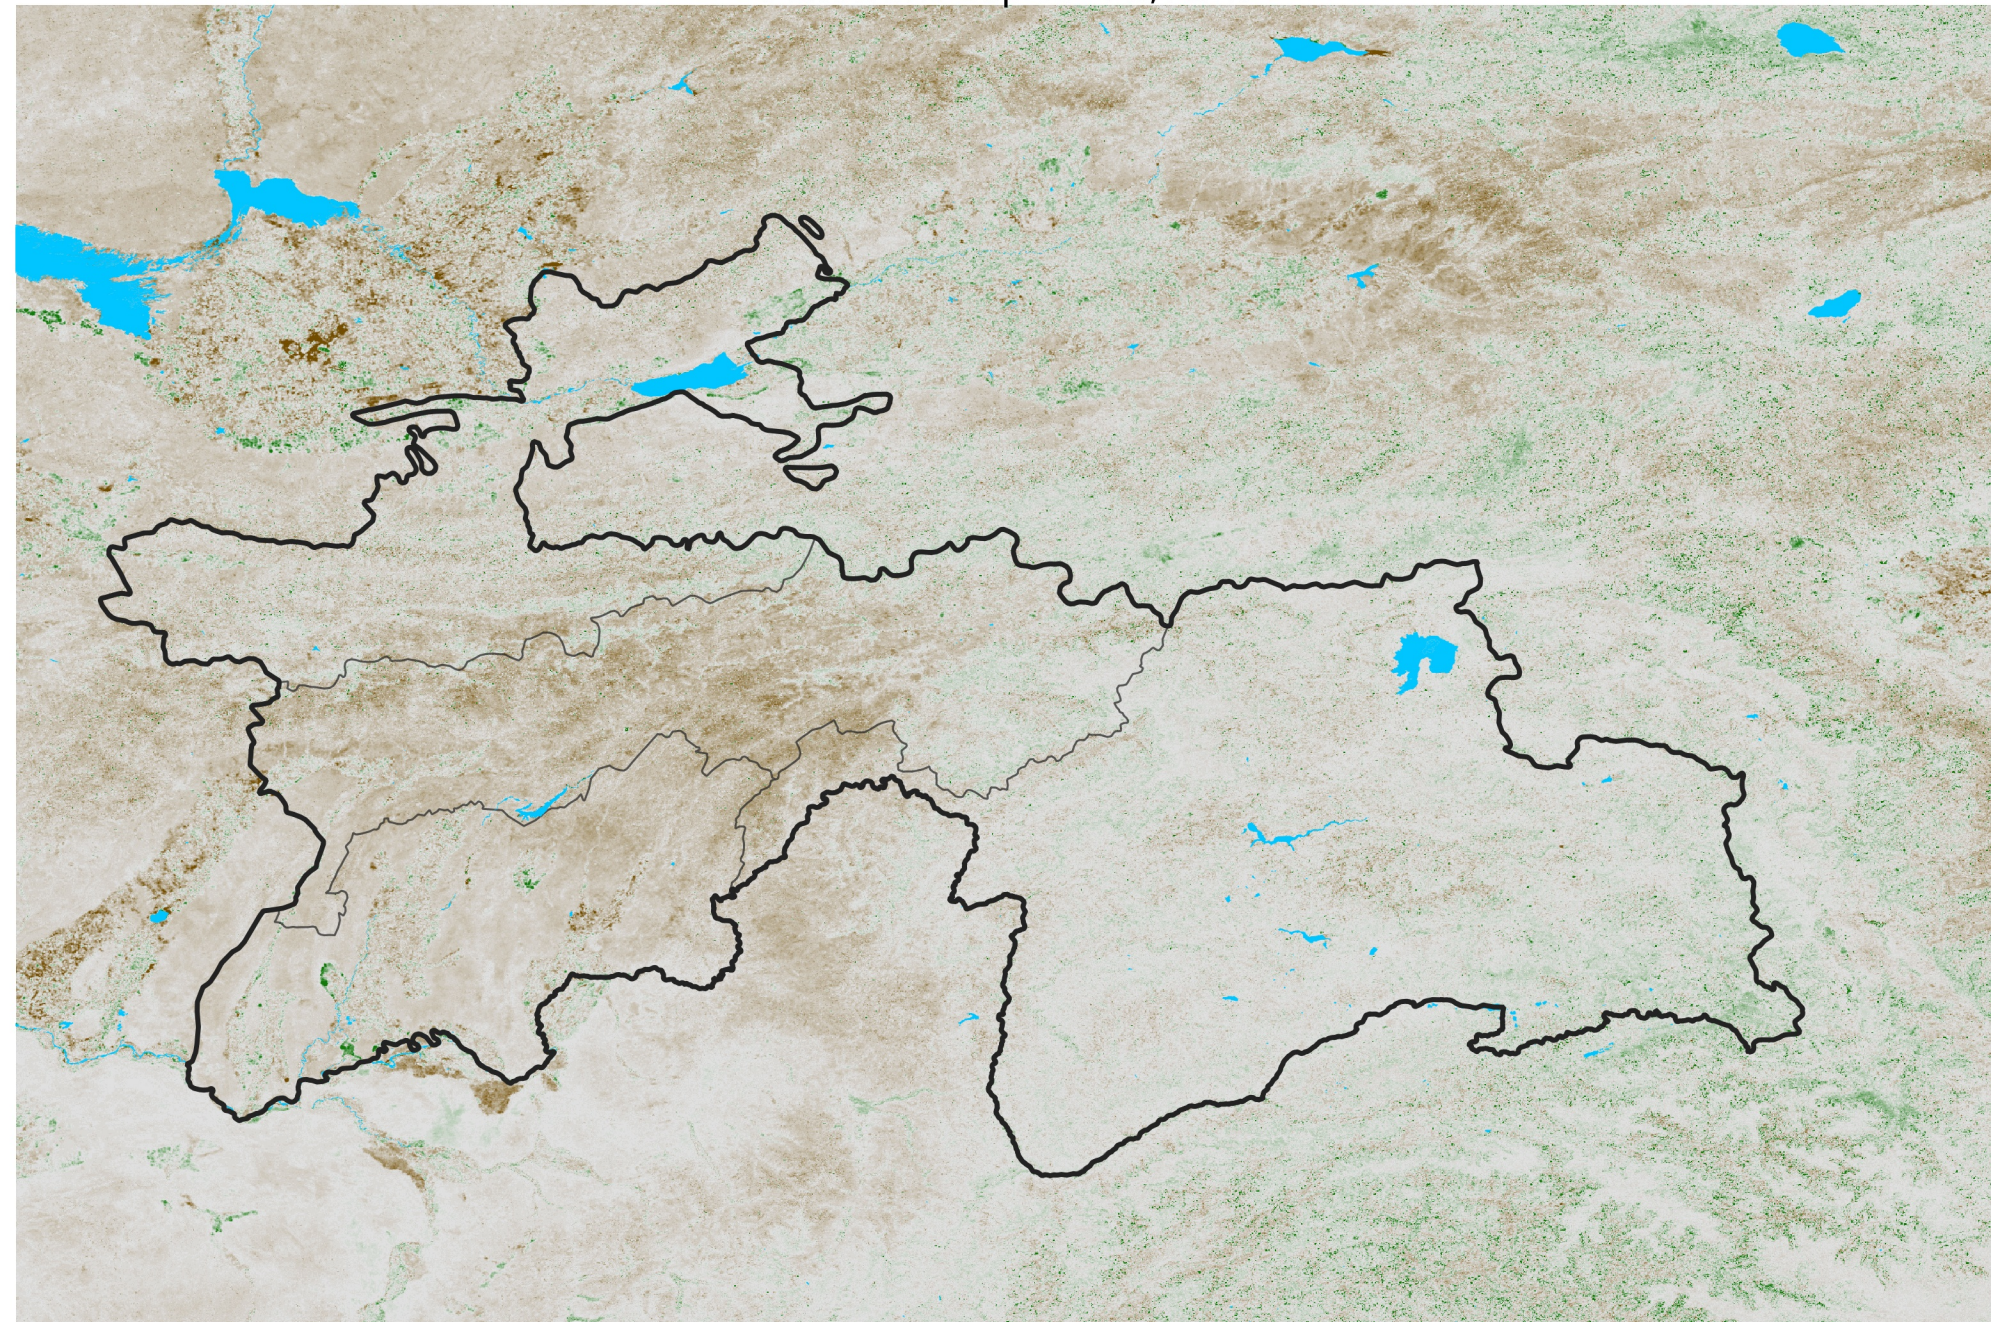

Tajikistan NDVI Anomaly

2021 minus Mean (2012 - 2021)

Period 52 / Sep 11 - 20, 2021

NDVI Anomaly

< -0.3 -0.2 -0.1 -0.05 0.05 0.1 0.2 > 0.3

Negative

No Difference

Positive