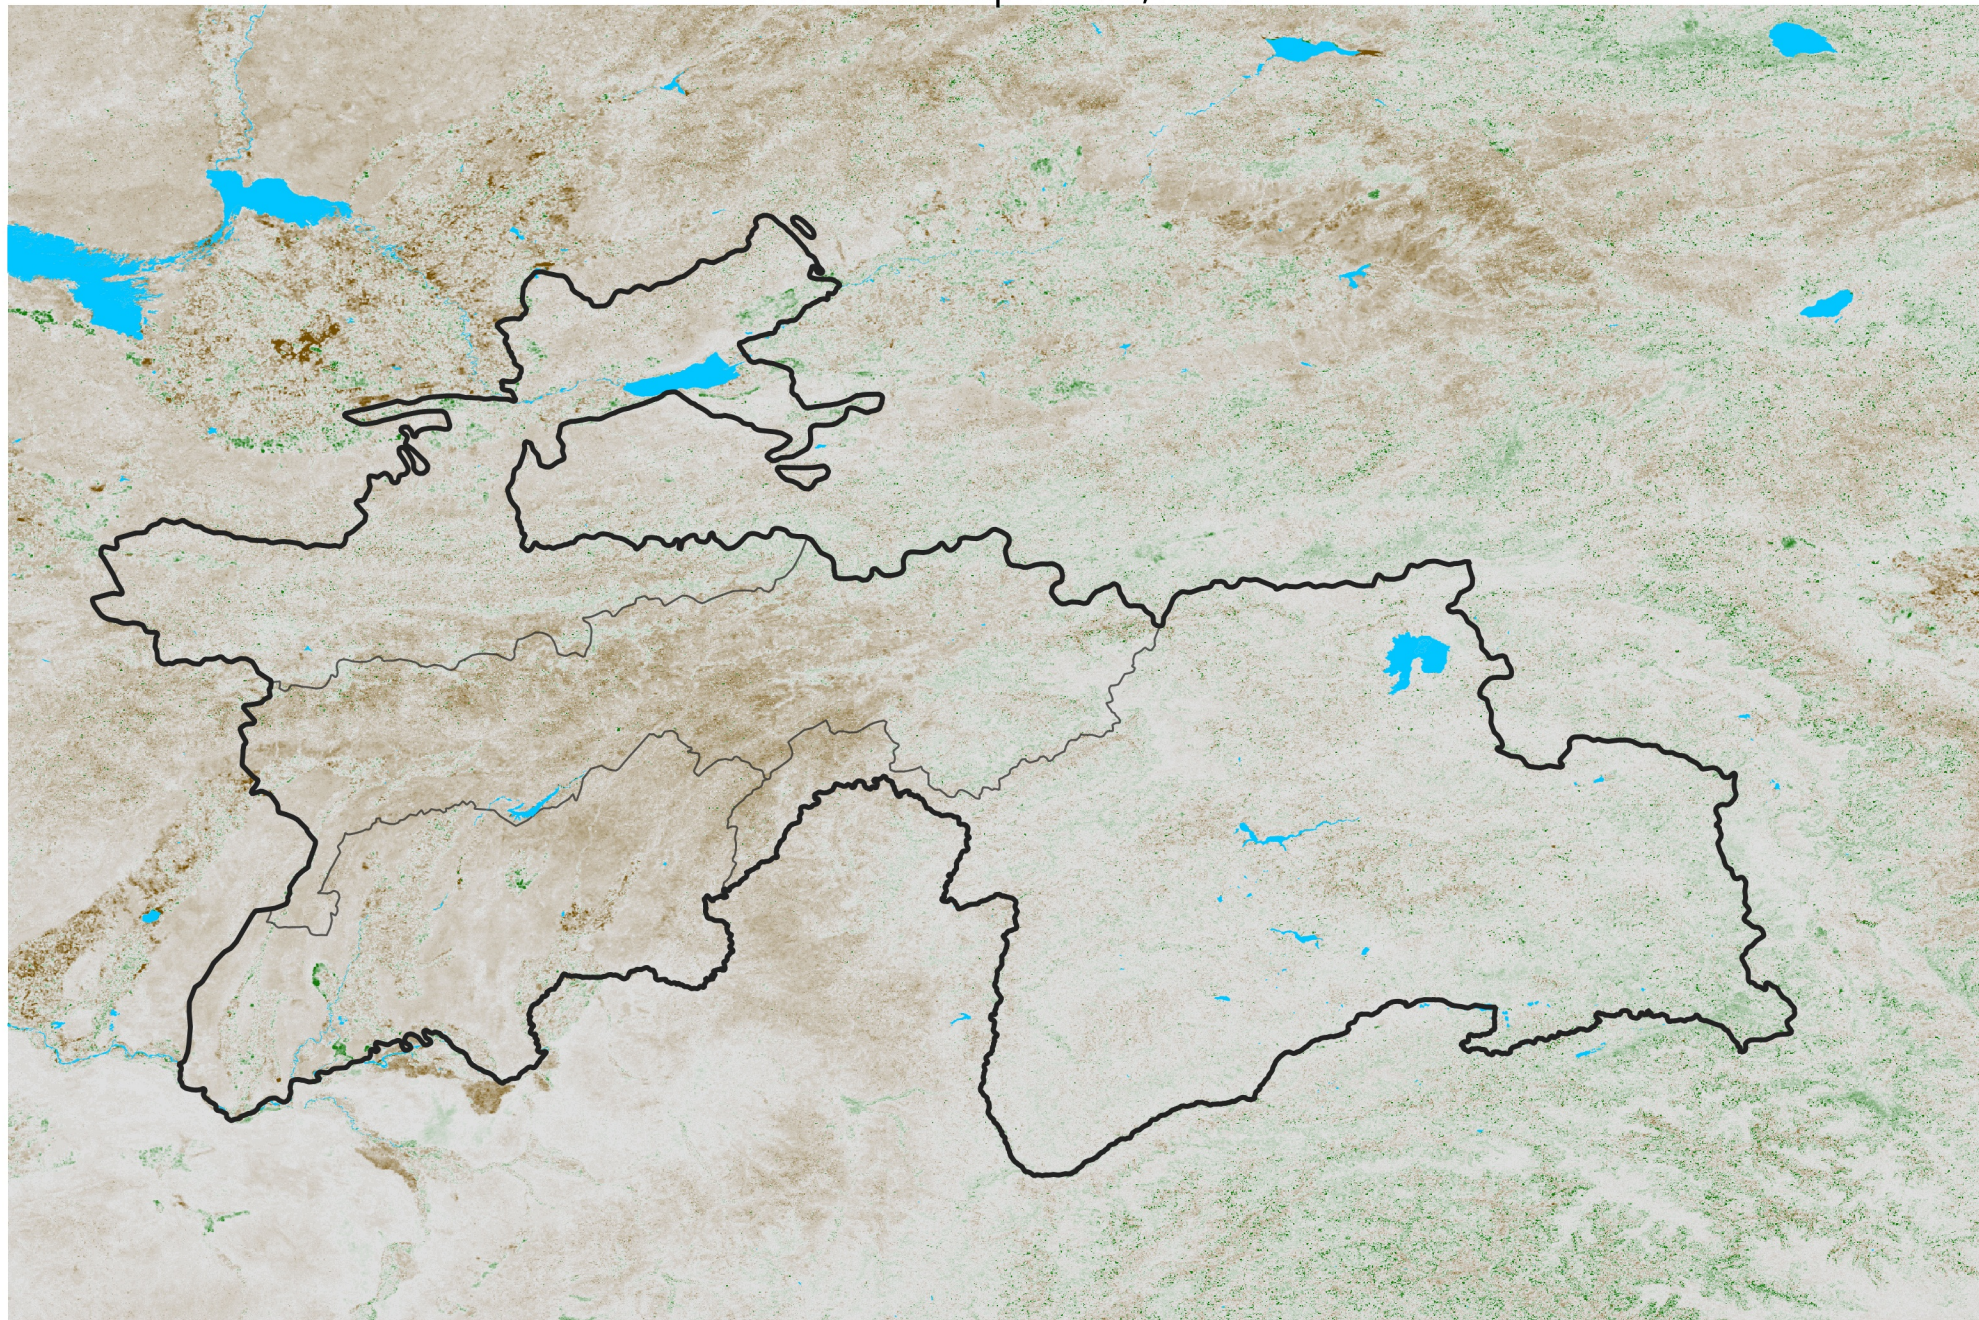

Tajikistan NDVI Anomaly

2021 minus Mean (2012 - 2021)

Period 53 / Sep 16 - 25, 2021

NDVI Anomaly

< -0.3 -0.2 -0.1 -0.05 0.05 0.1 0.2 > 0.3

Negative

No Difference

Positive