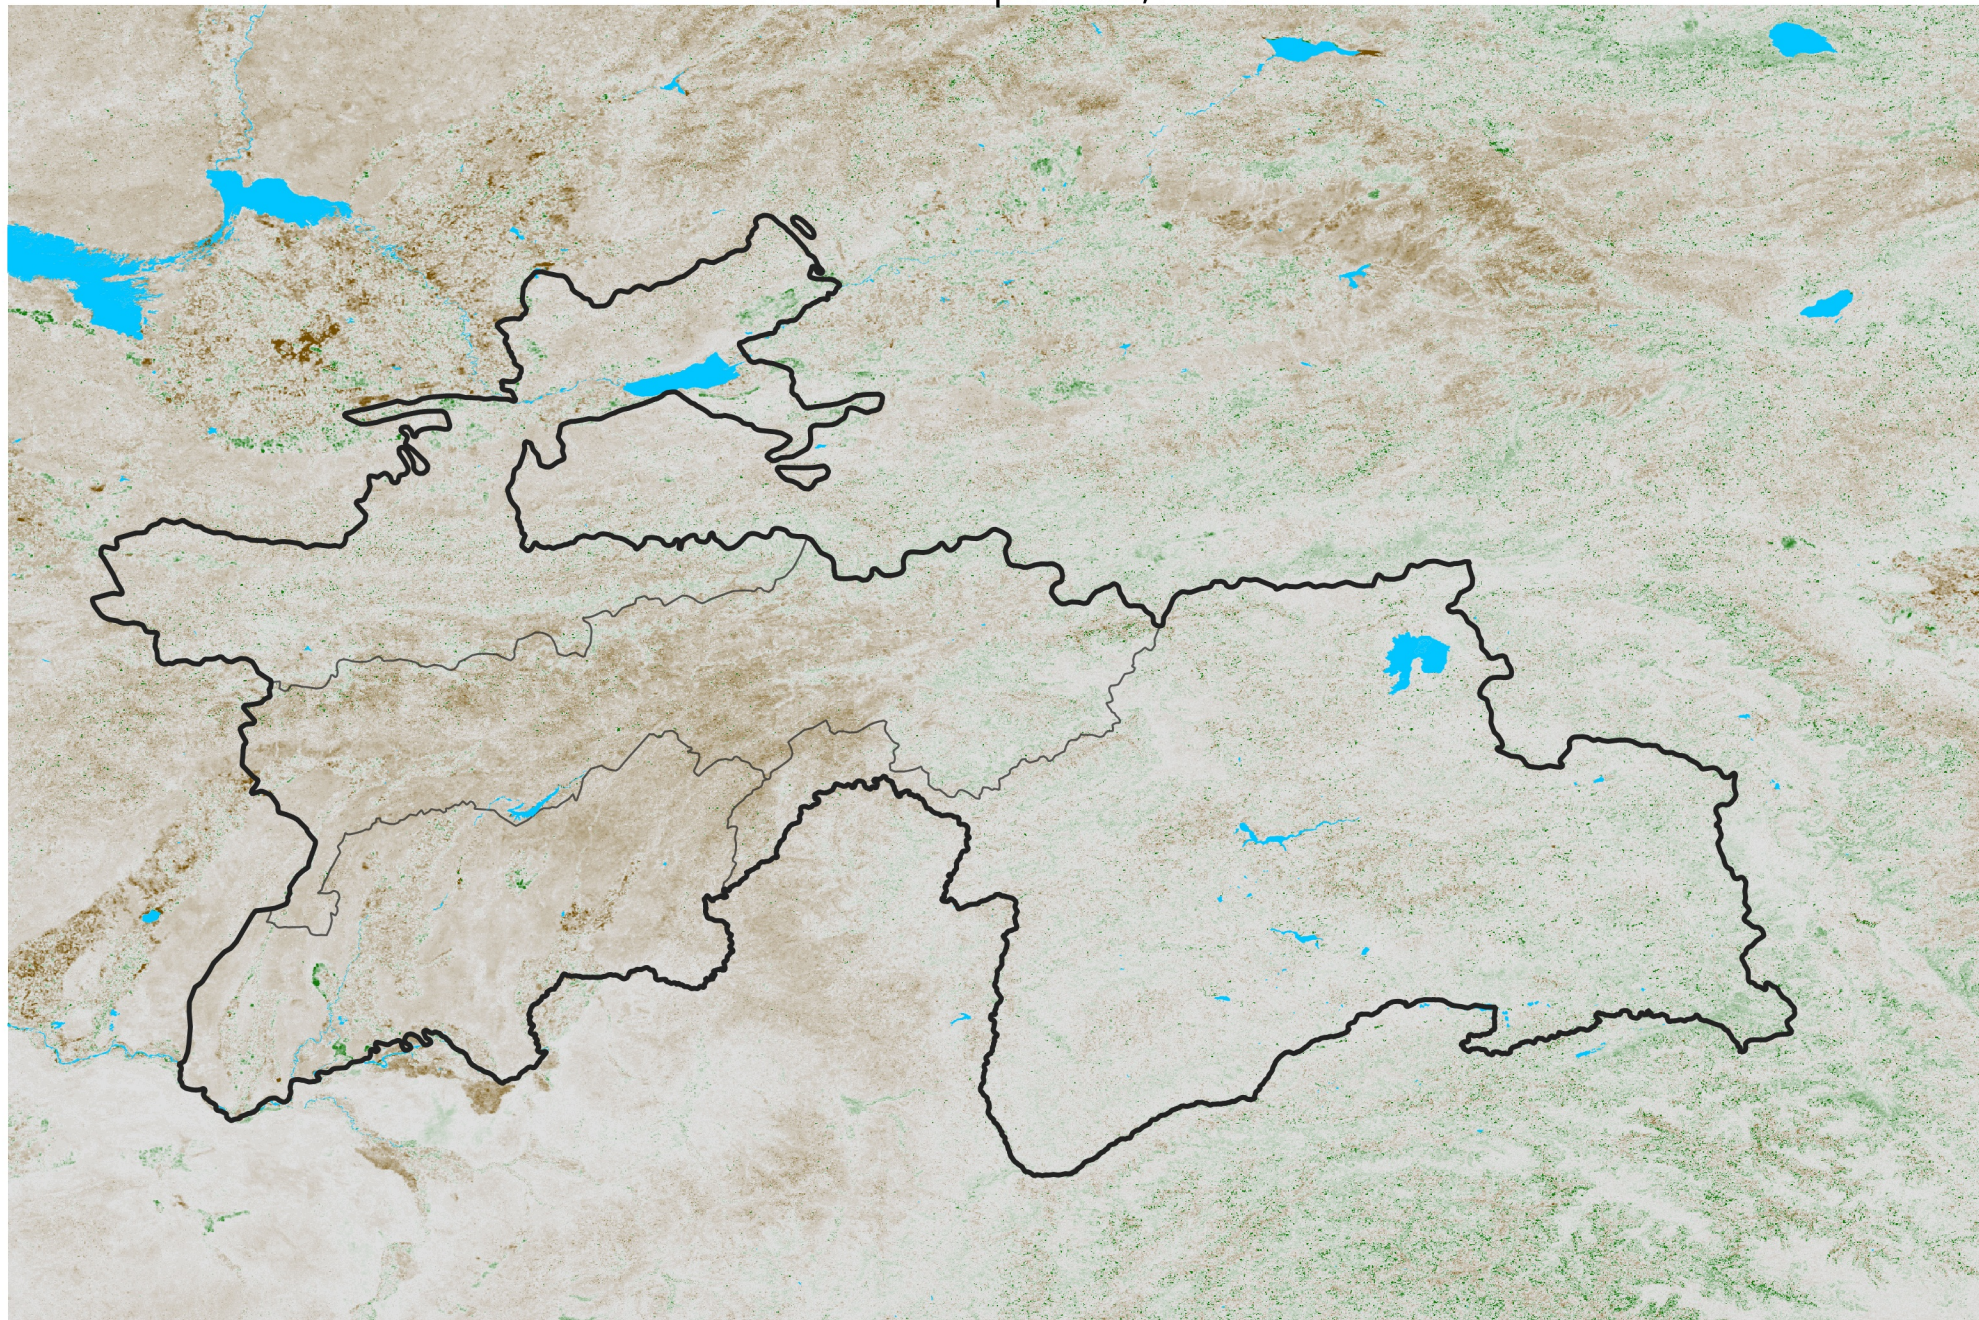

Tajikistan NDVI Anomaly

2021 minus Mean (2012 - 2021)

Period 54 / Sep 21 - 30, 2021

NDVI Anomaly

< -0.3 -0.2 -0.1 -0.05 0.05 0.1 0.2 > 0.3

Negative

No Difference

Positive