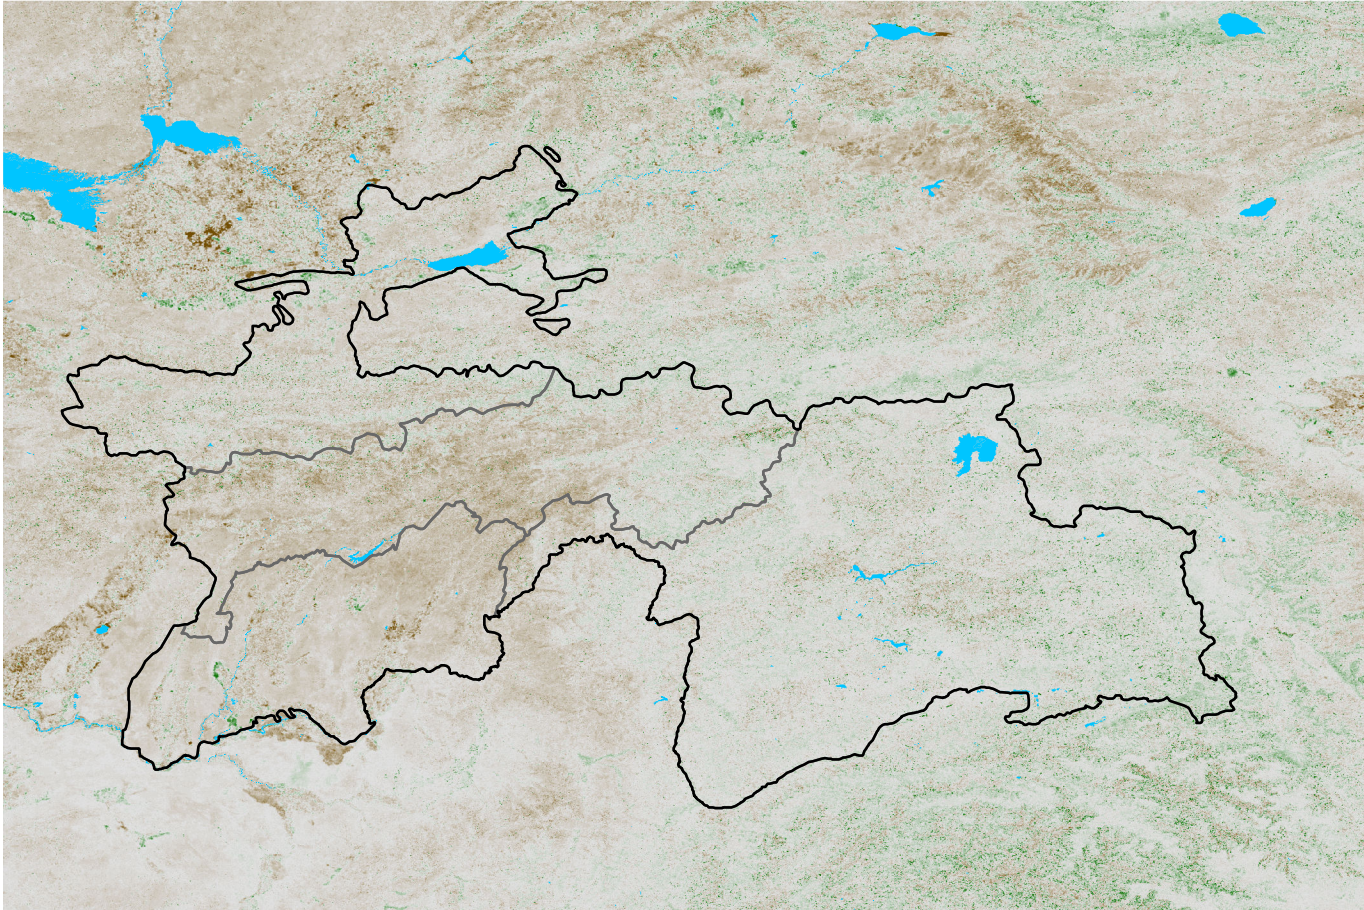

Tajikistan NDVI Anomaly

2021 minus Mean (2012 - 2021)

Period 55 / Sep 26 - Oct 05, 2021

NDVI Anomaly

< -0.3 -0.2 -0.1 -0.05 0.05 0.1 0.2 > 0.3

Negative

No Difference

Positive