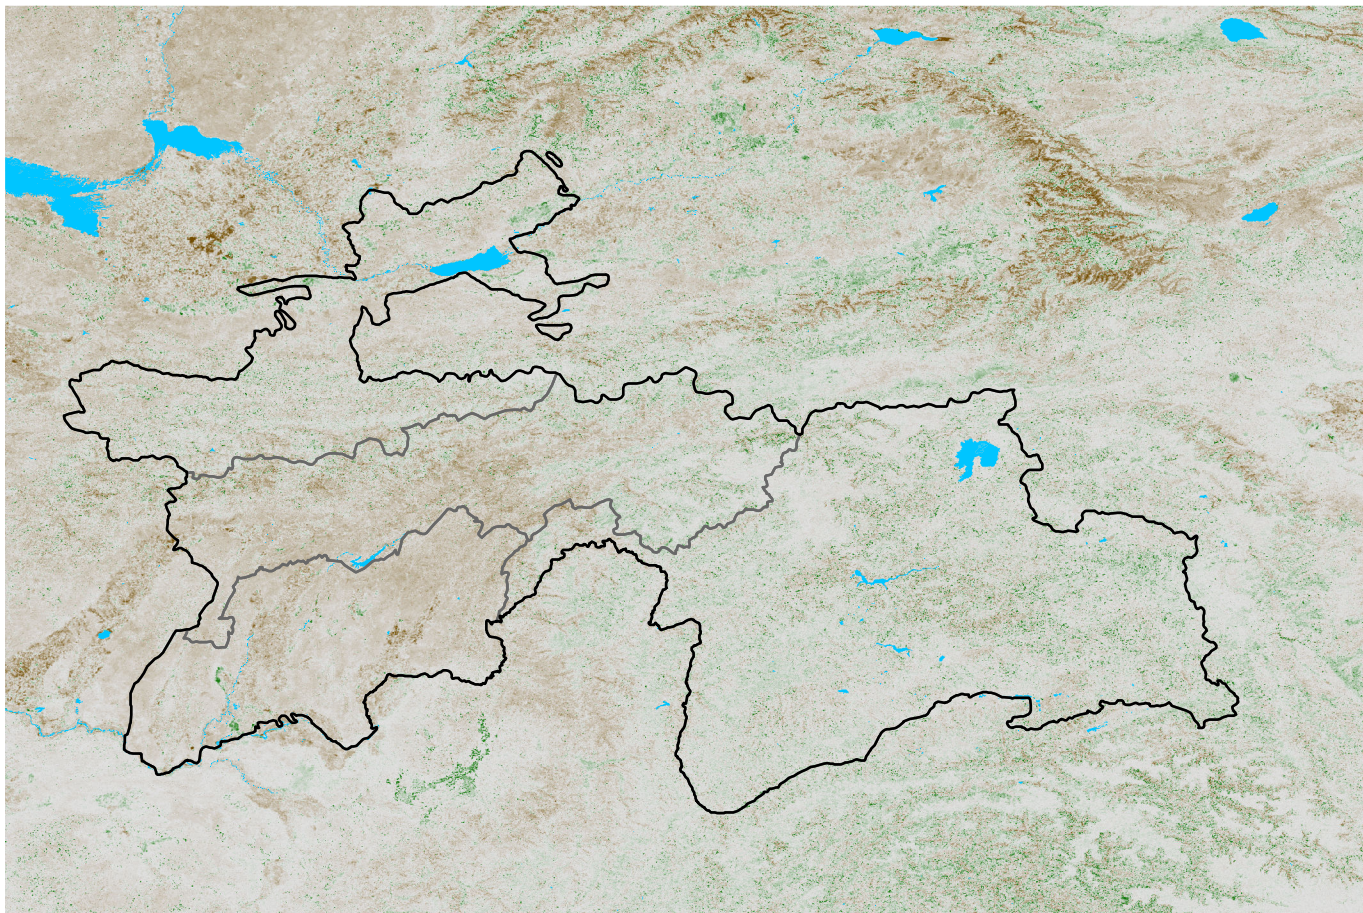

Tajikistan NDVI Anomaly

2021 minus Mean (2012 - 2021)

Period 58 / Oct 11 - 20, 2021

NDVI Anomaly

< -0.3 -0.2 -0.1 -0.05 0.05 0.1 0.2 >0.3

Negative

No Difference

Positive