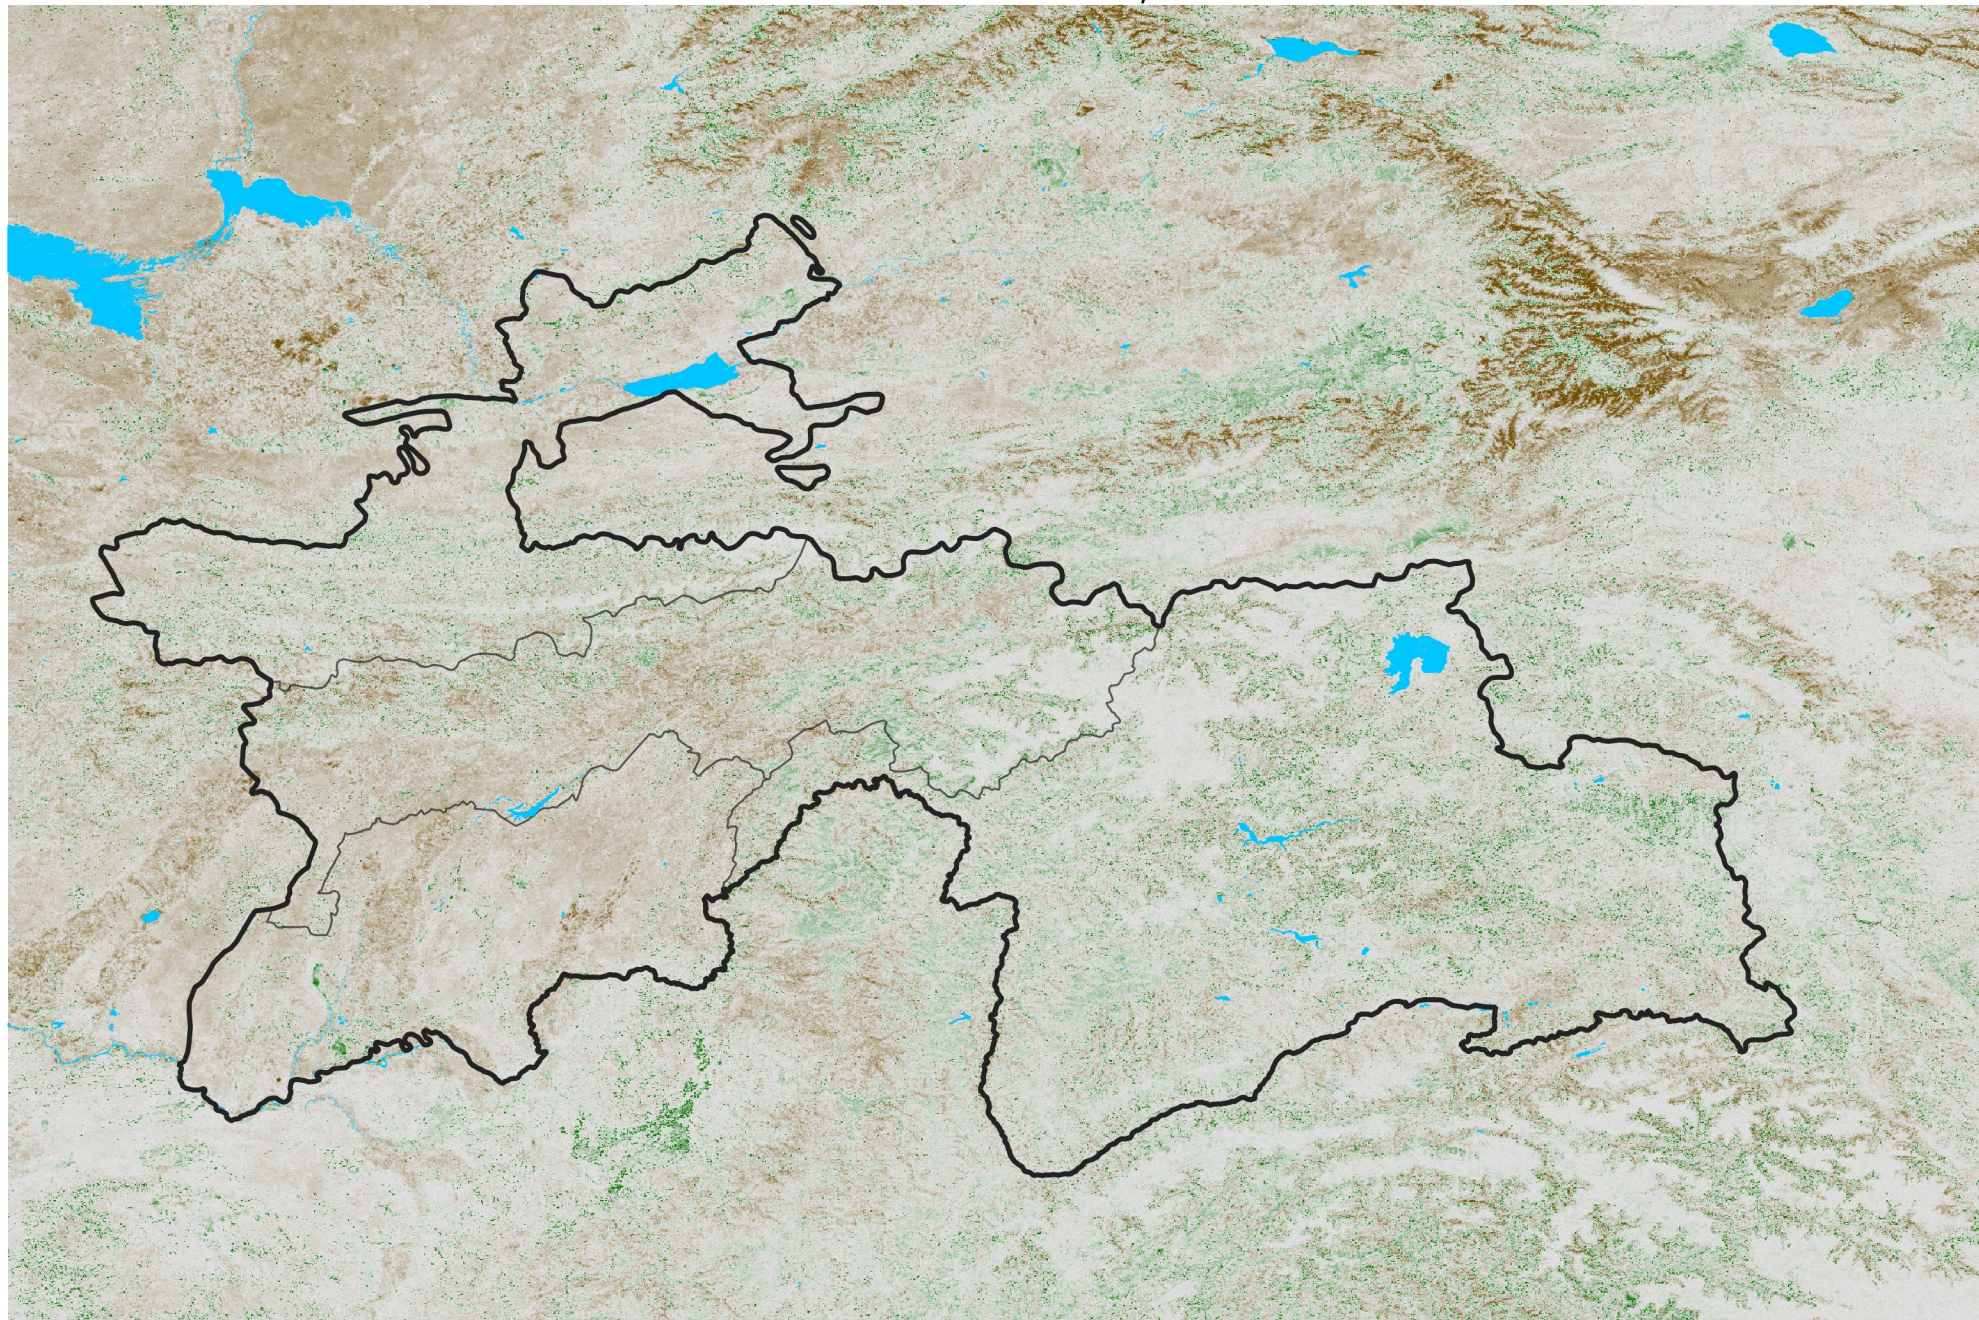

Tajikistan NDVI Anomaly

2021 minus Mean (2012 - 2021)

Period 60 / Oct 21 - 31, 2021

NDVI Anomaly

< -0.3 -0.2 -0.1 -0.05 0.05 0.1 0.2 > 0.3

Negative

No Difference

Positive