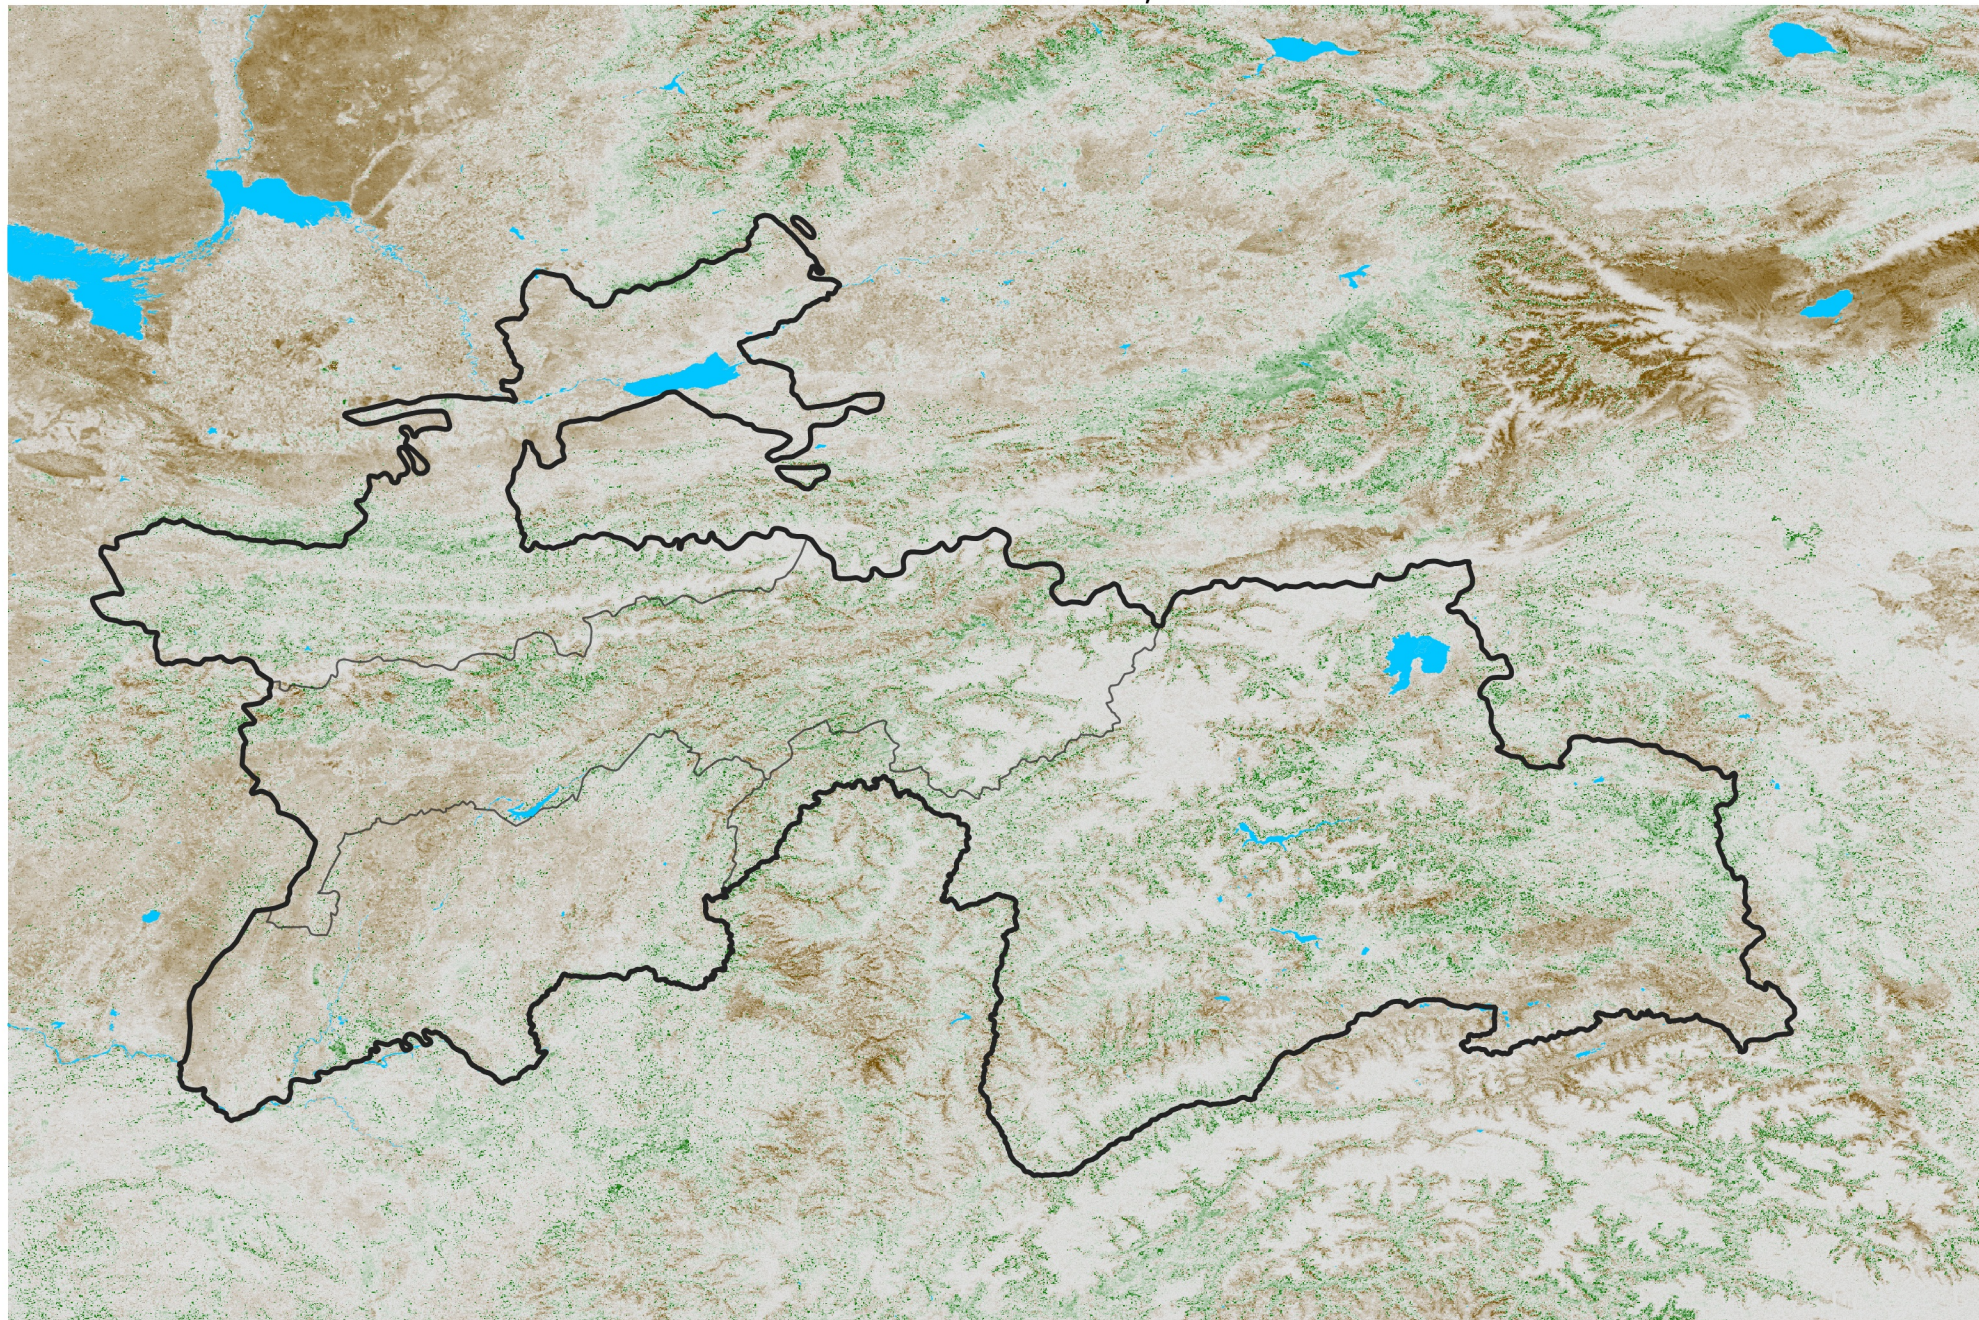

Tajikistan NDVI Anomaly

2021 minus Mean (2012 - 2021)

Period 64 / Nov 11 - 20, 2021

NDVI Anomaly

< -0.3 -0.2 -0.1 -0.05 0.05 0.1 0.2 > 0.3

Negative

No Difference

Positive