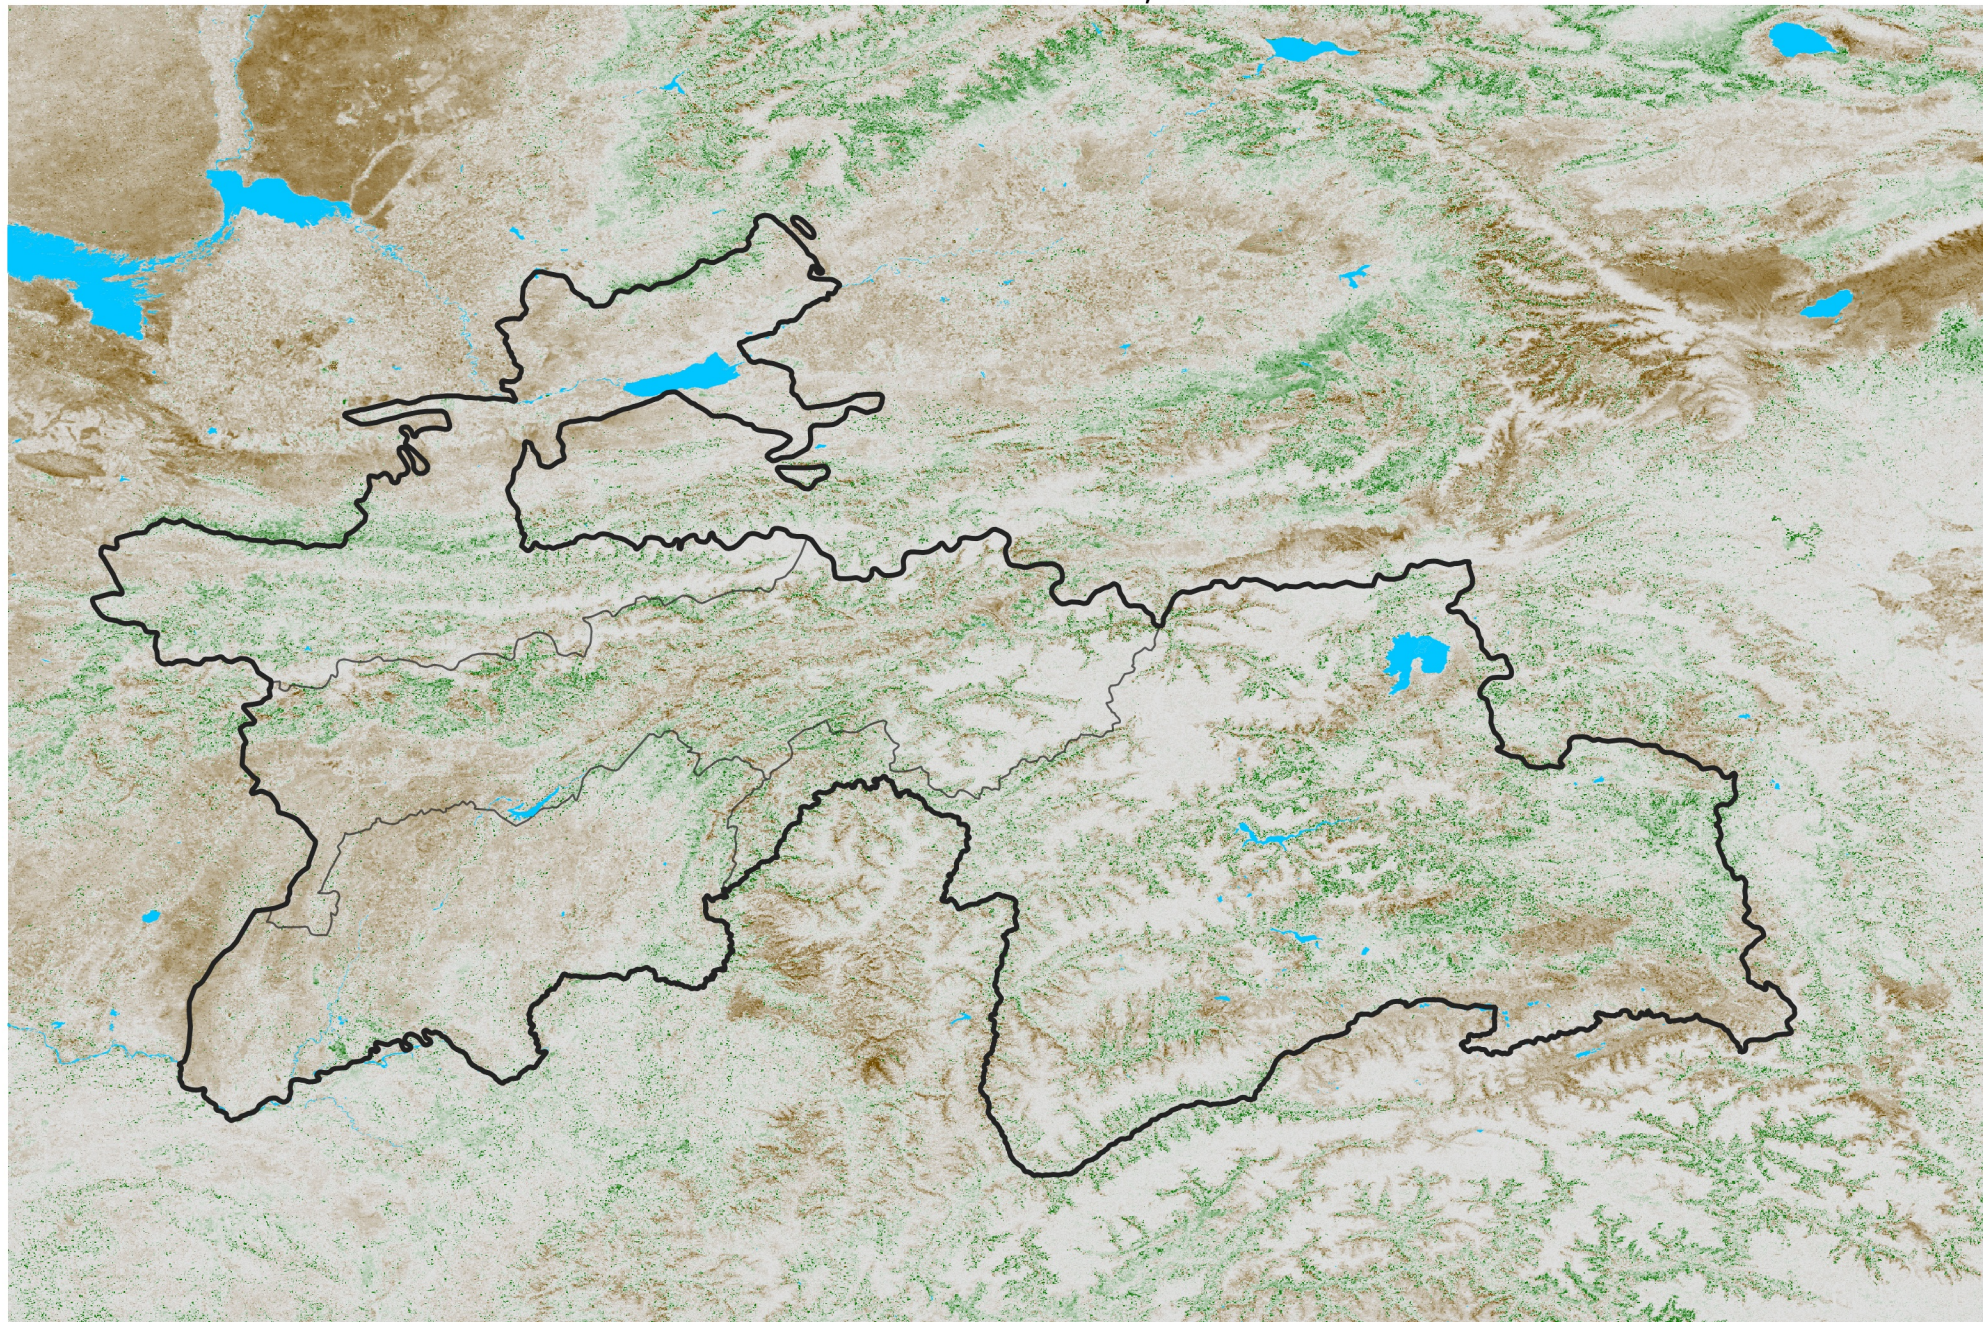

# Tajikistan NDVI Anomaly

2021 minus Mean (2012 - 2021)

Period 65 / Nov 16 - 25, 2021

## NDVI Anomaly

< -0.3   -0.2   -0.1   -0.05   0.05   0.1   0.2   > 0.3

Negative

No Difference

Positive