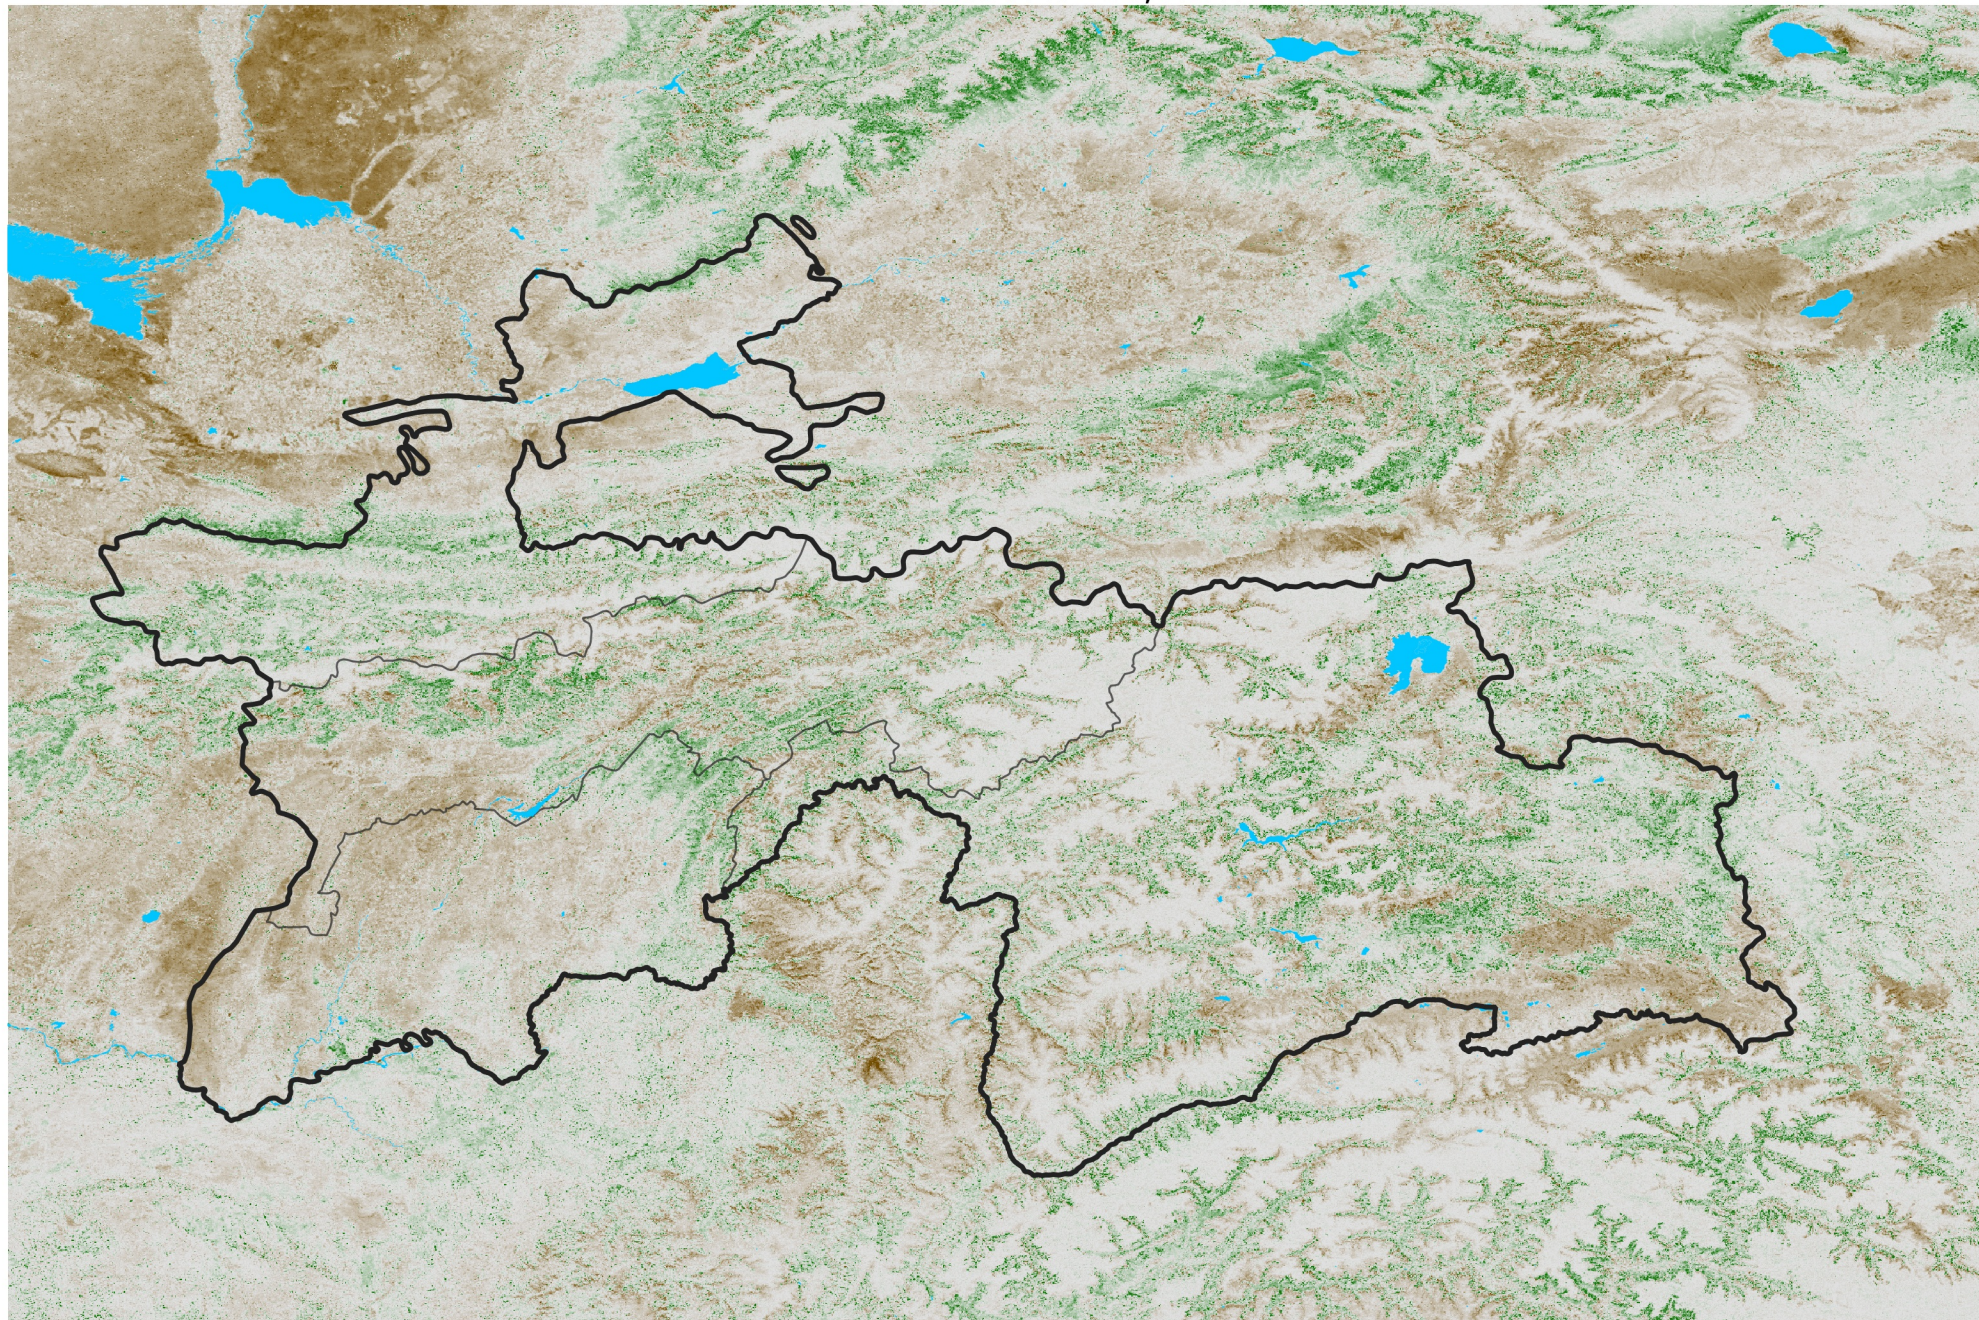

Tajikistan NDVI Anomaly

2021 minus Mean (2012 - 2021)

Period 66 / Nov 21 - 30, 2021

NDVI Anomaly

< -0.3 -0.2 -0.1 -0.05 0.05 0.1 0.2 > 0.3

Negative

No Difference

Positive