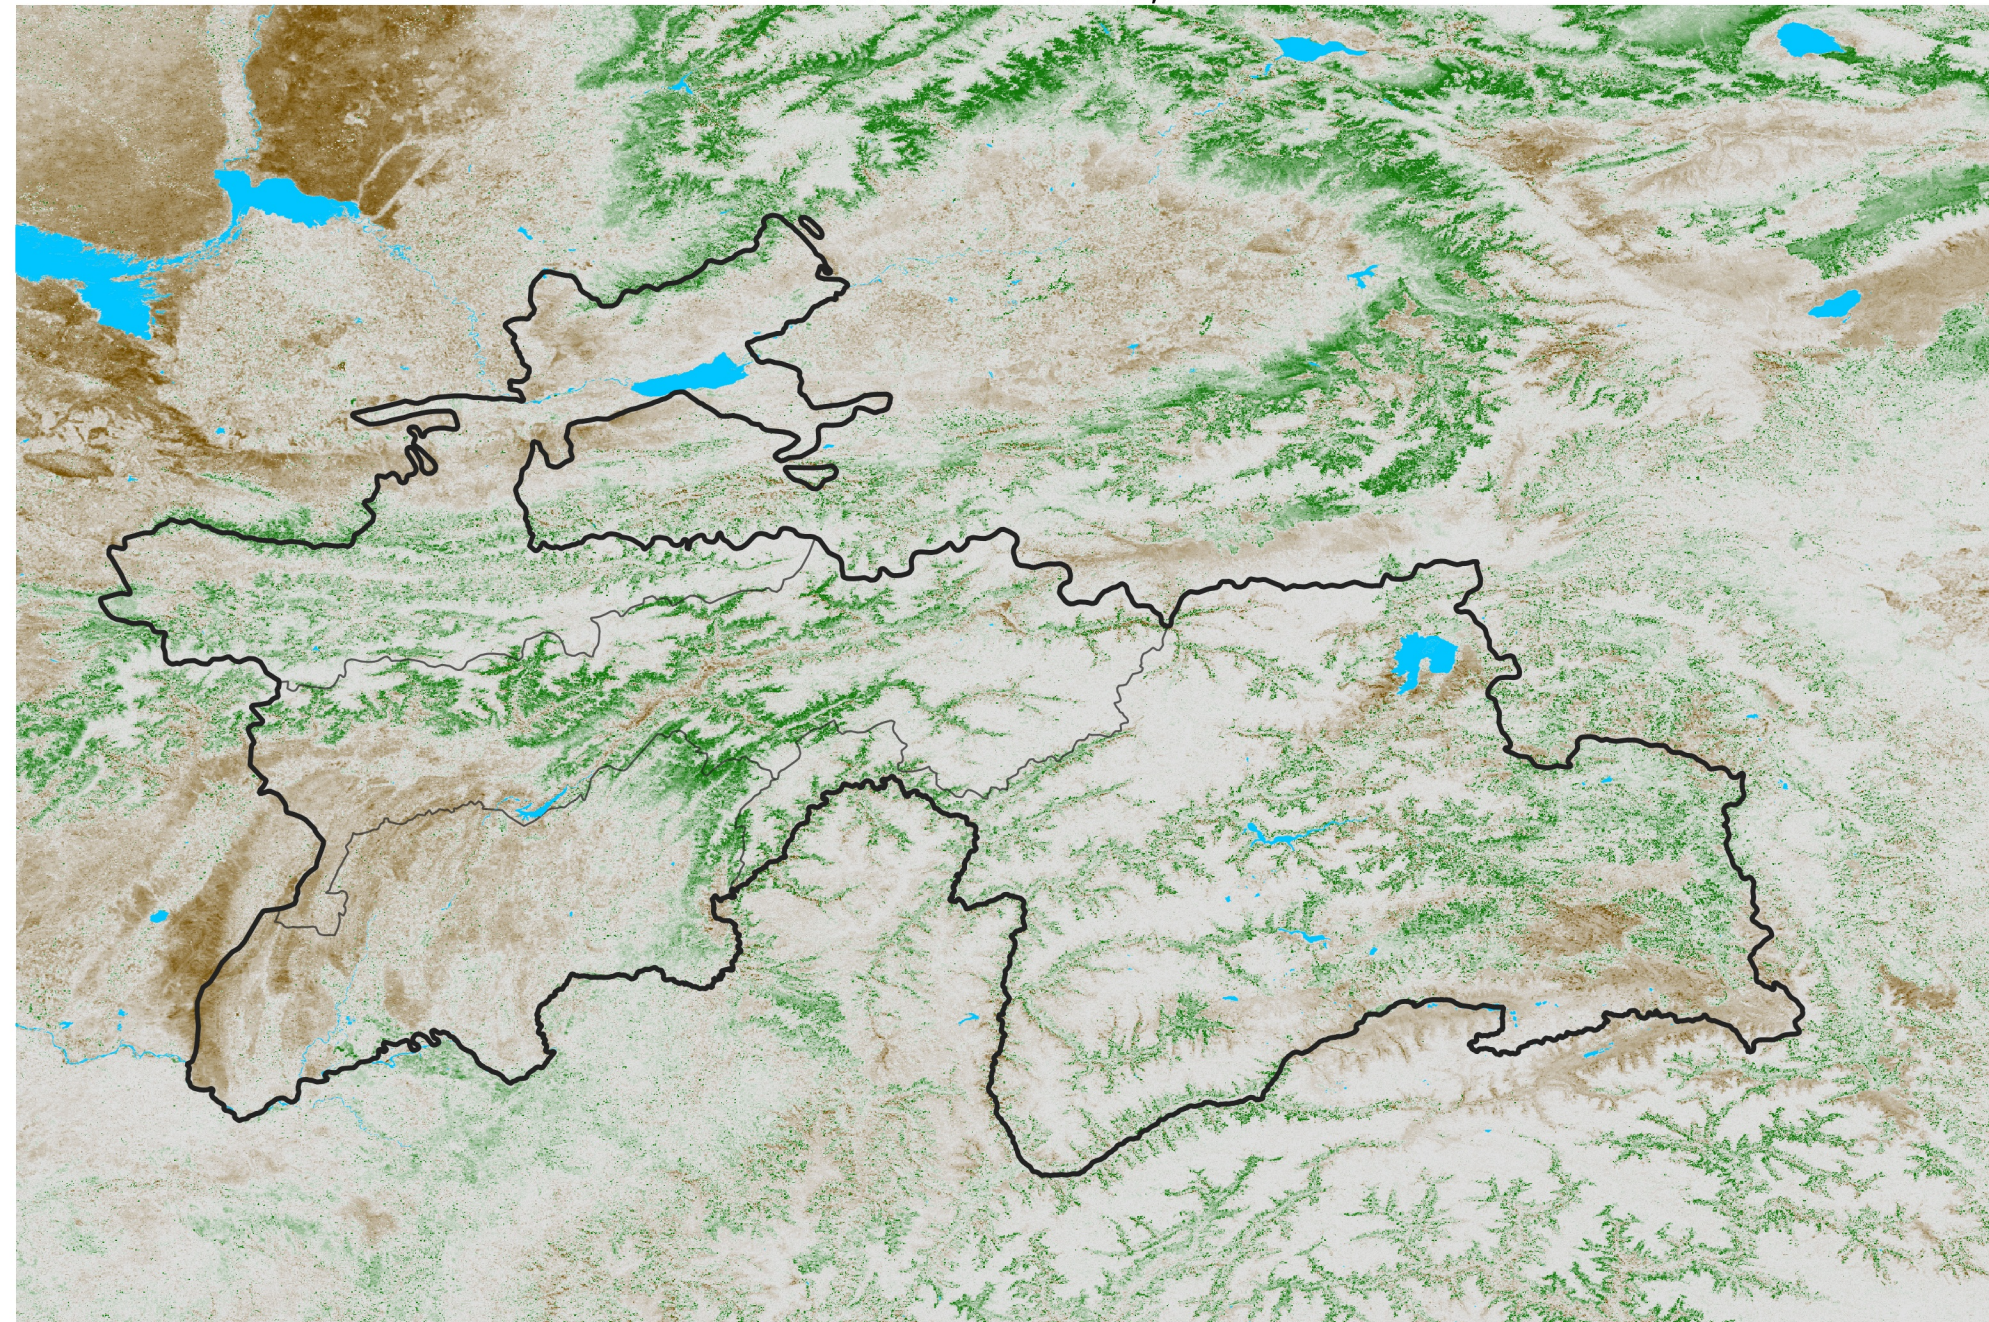

Tajikistan NDVI Anomaly

2021 minus Mean (2012 - 2021)

Period 69 / Dec 06 - 15, 2021

NDVI Anomaly

< -0.3 -0.2 -0.1 -0.05 0.05 0.1 0.2 > 0.3

Negative

No Difference

Positive