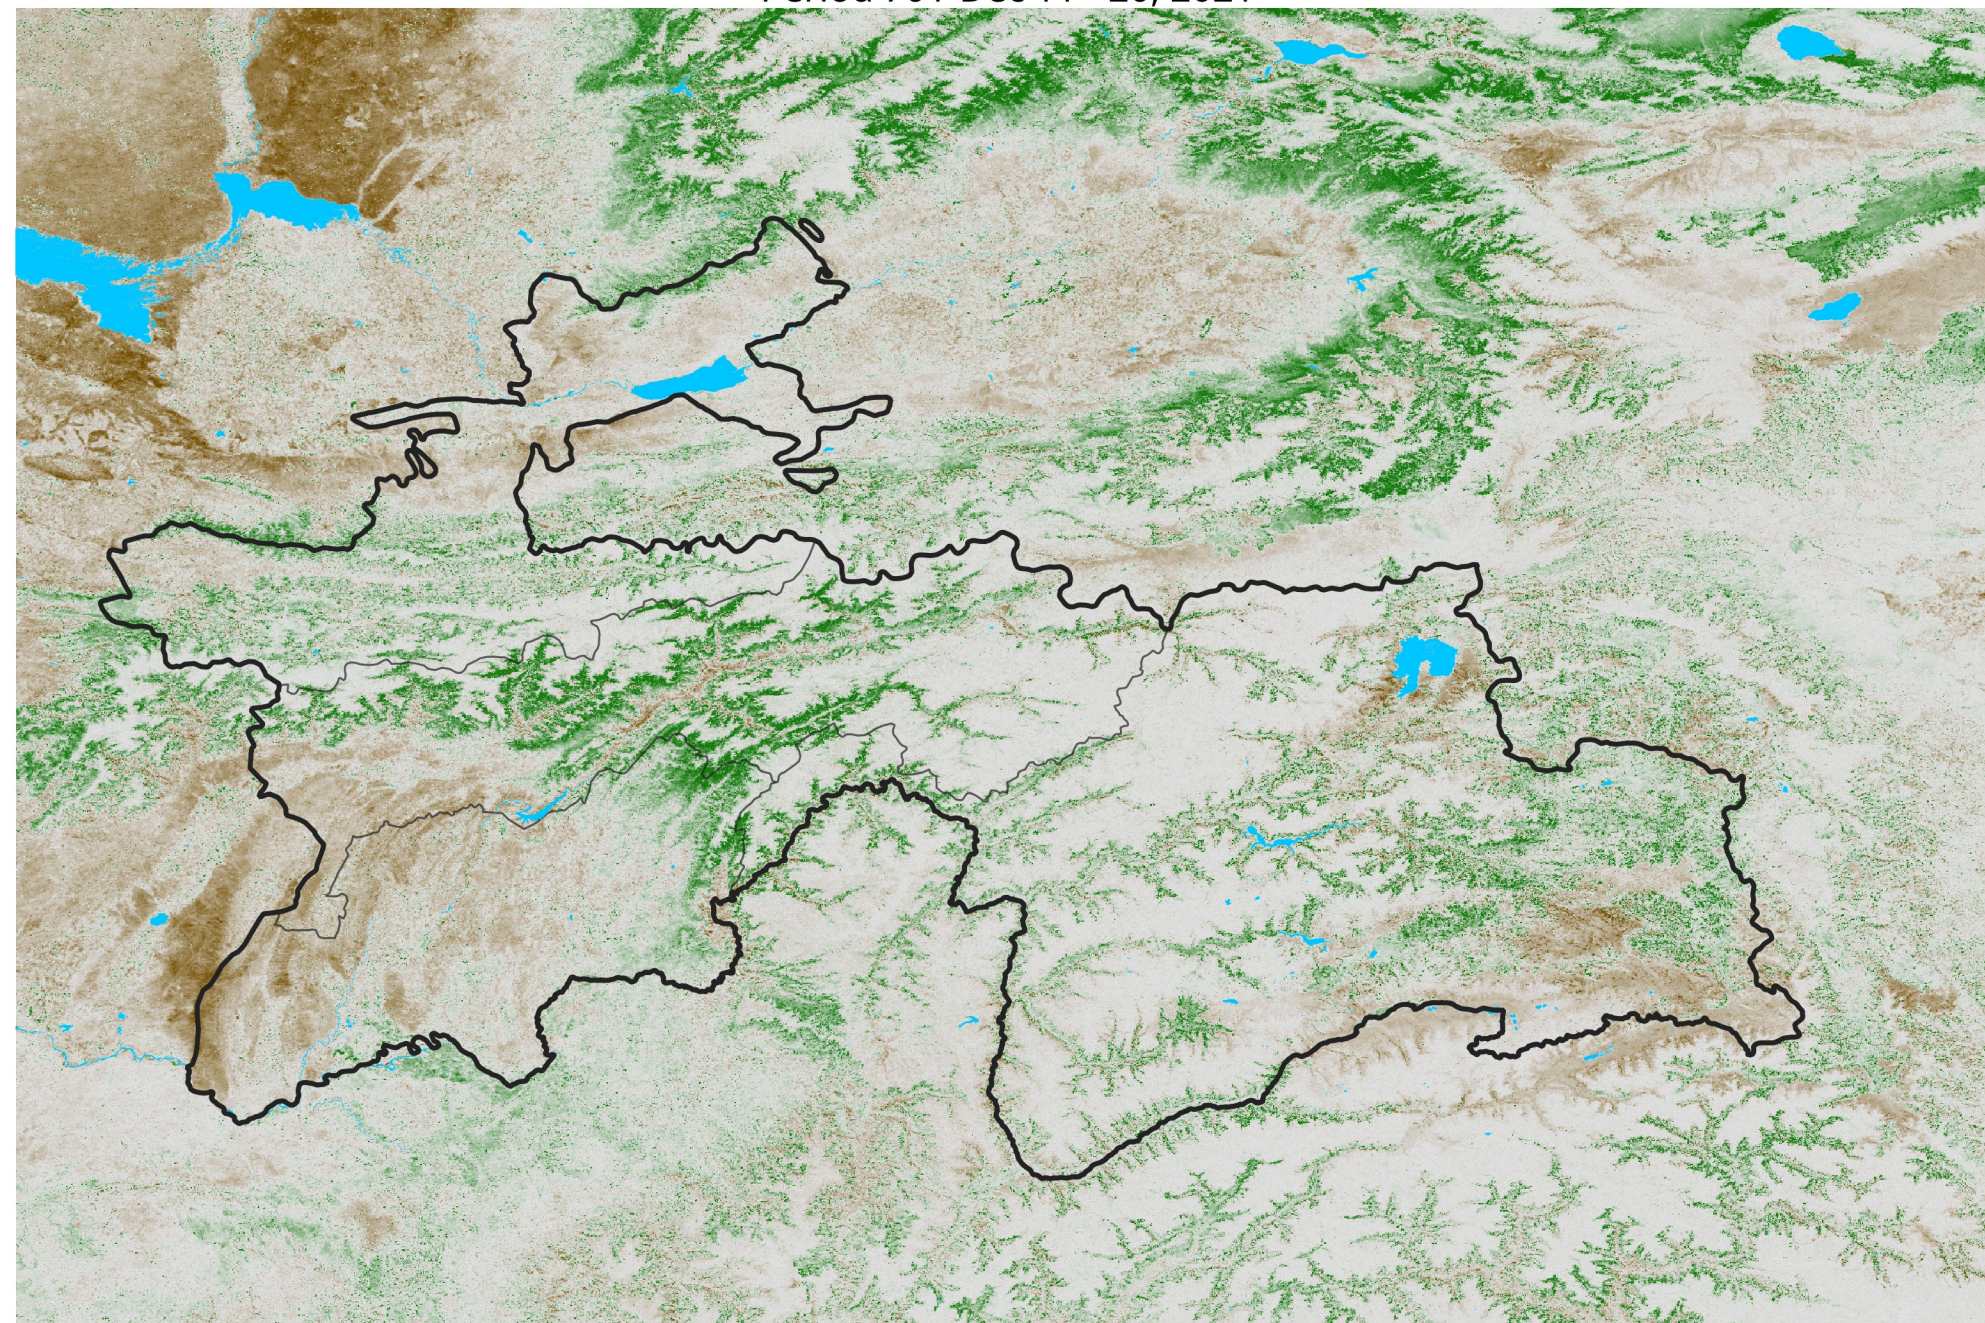

Tajikistan NDVI Anomaly

2021 minus Mean (2012 - 2021)

Period 70 / Dec 11 - 20, 2021

NDVI Anomaly

< -0.3 -0.2 -0.1 -0.05 0.05 0.1 0.2 > 0.3

Negative

No Difference

Positive