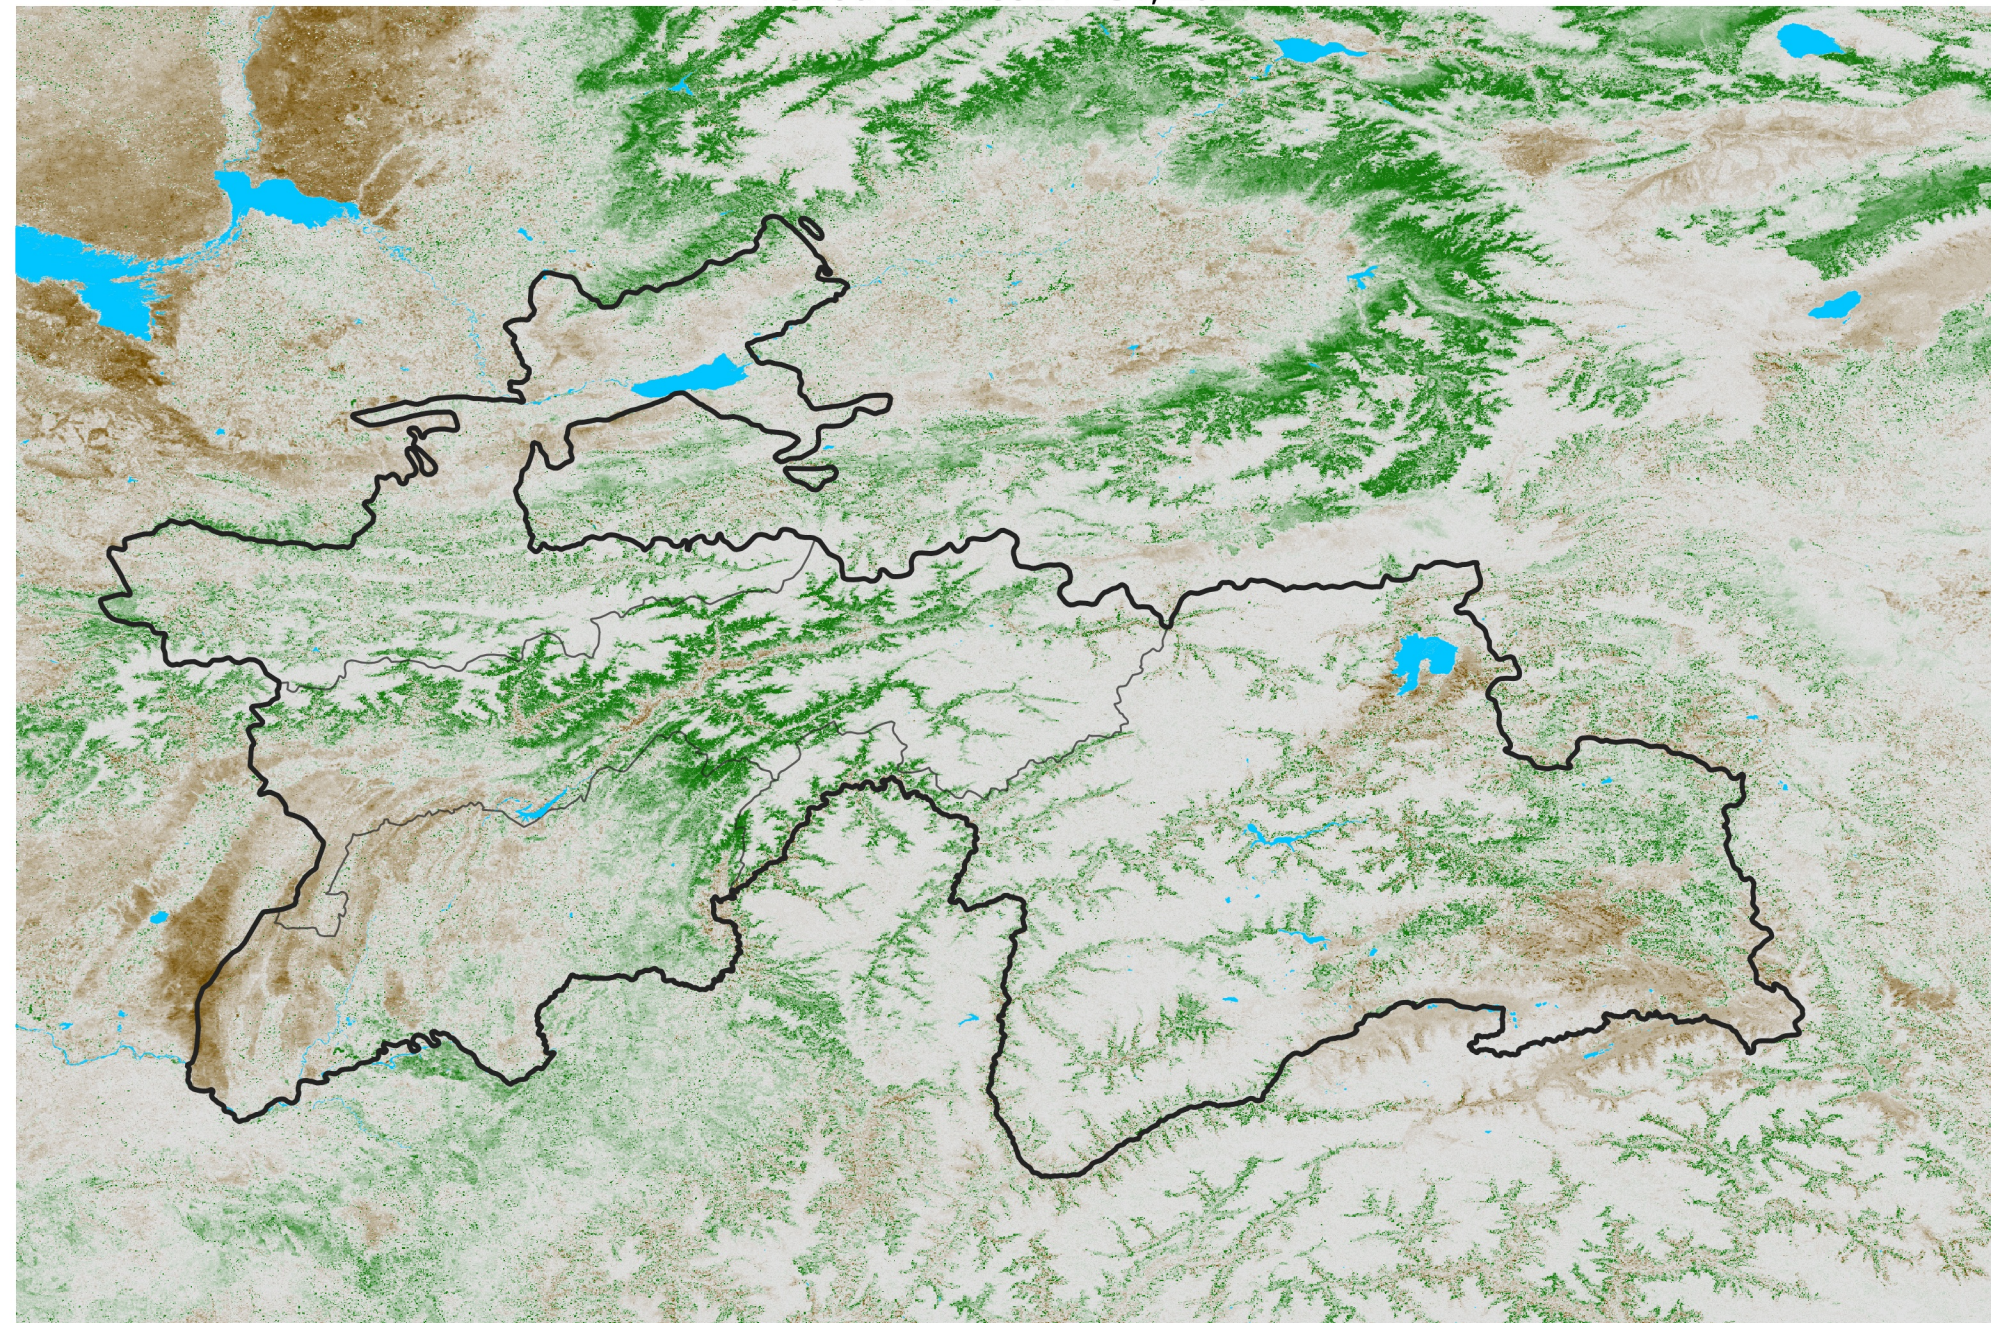

Tajikistan NDVI Anomaly

2021 minus Mean (2012 - 2021)

Period 72 / Dec 21 - 31, 2021

NDVI Anomaly

< -0.3 -0.2 -0.1 -0.05 0.05 0.1 0.2 > 0.3

Negative

No Difference

Positive