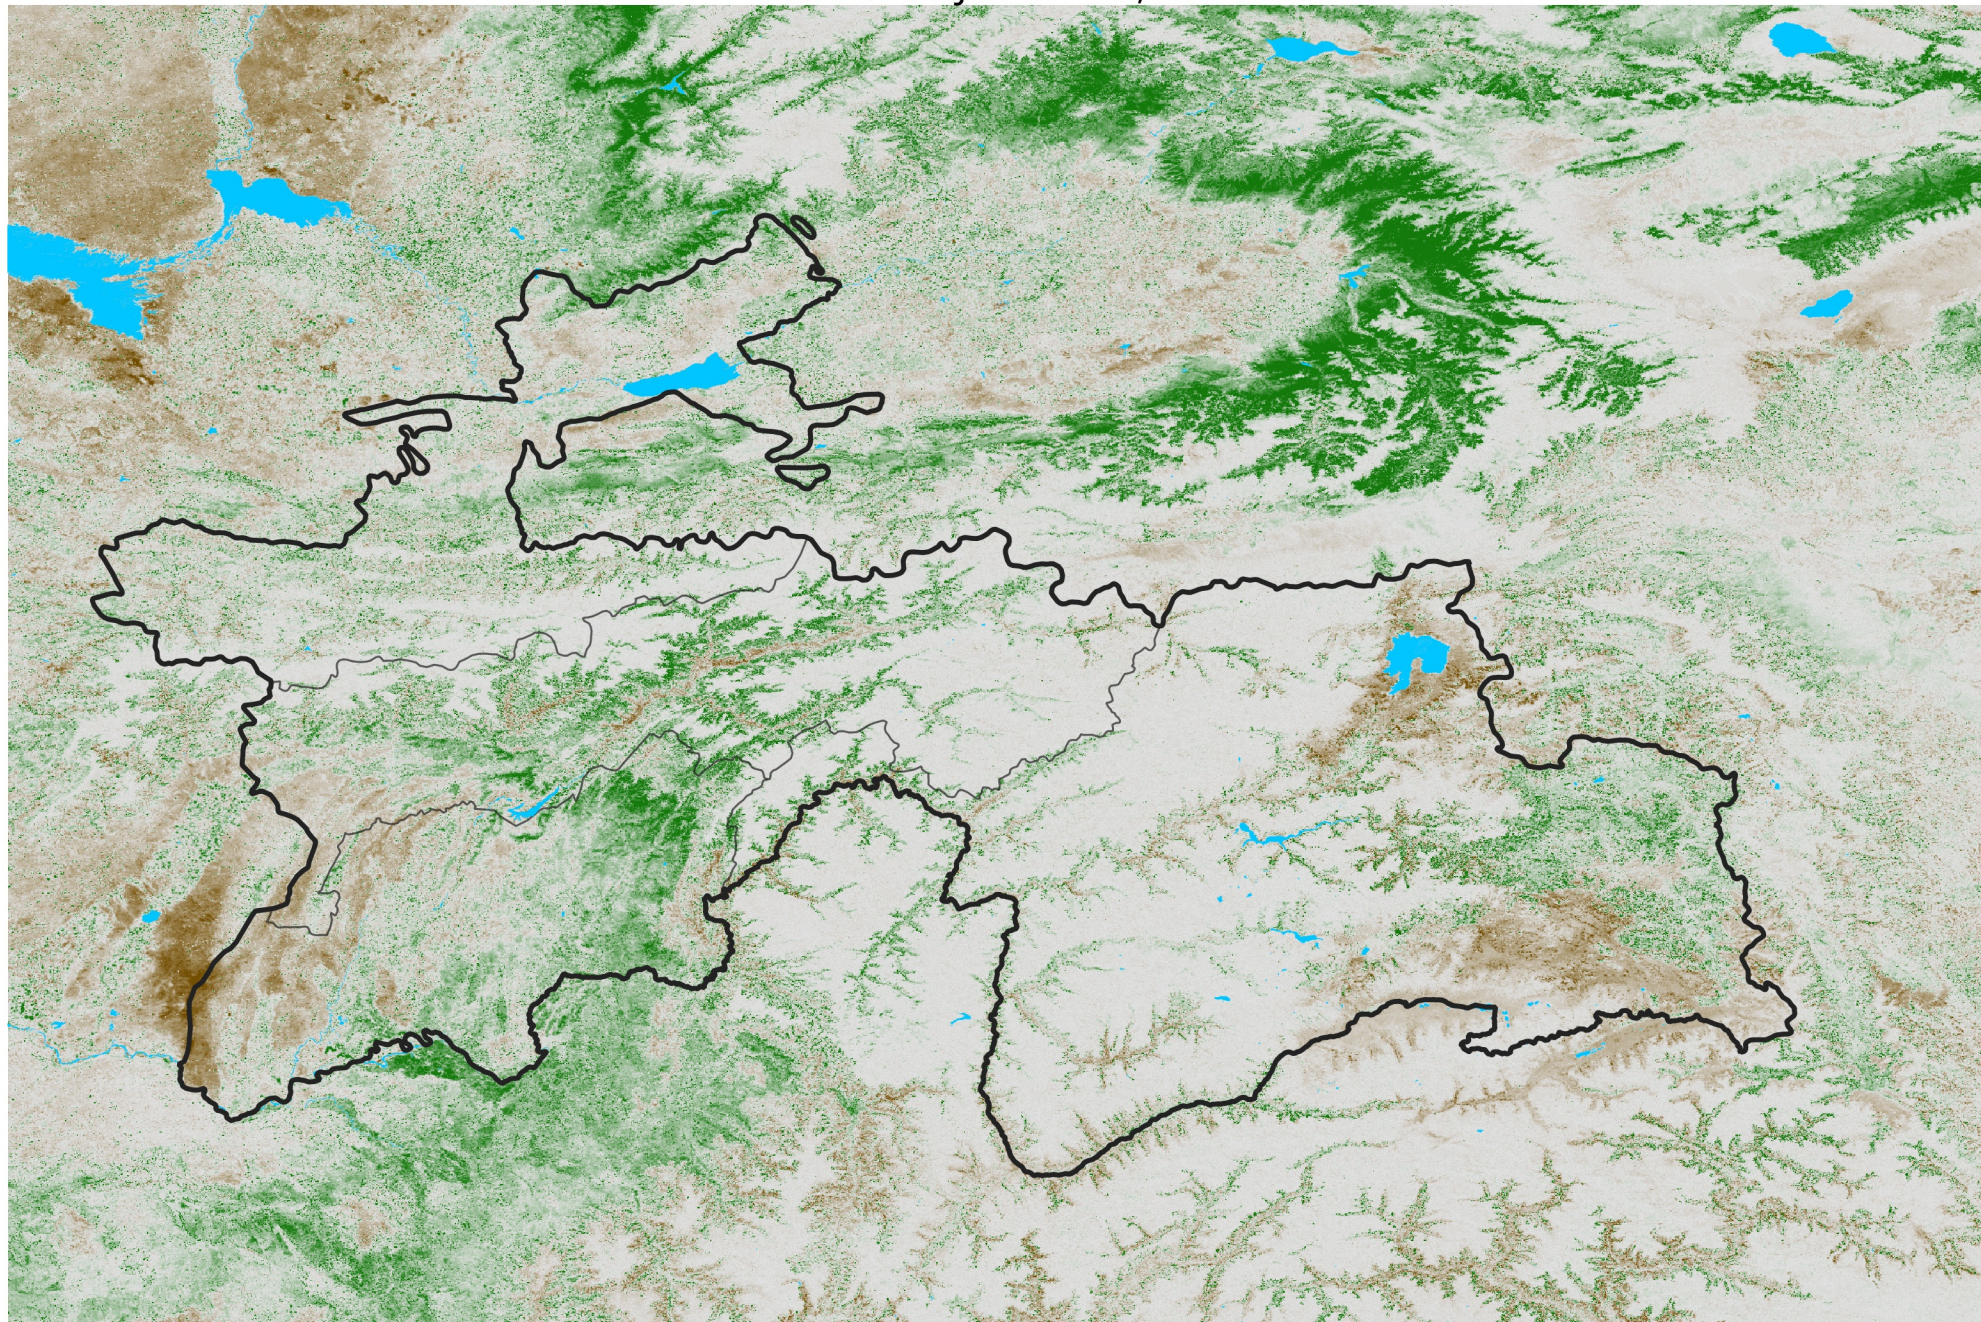

Tajikistan NDVI Anomaly

2022 minus Mean (2012 - 2021)

Period 03 / Jan 06 - 15, 2022

NDVI Anomaly

< -0.3 -0.2 -0.1 -0.05 0.05 0.1 0.2 > 0.3

Negative

No Difference

Positive