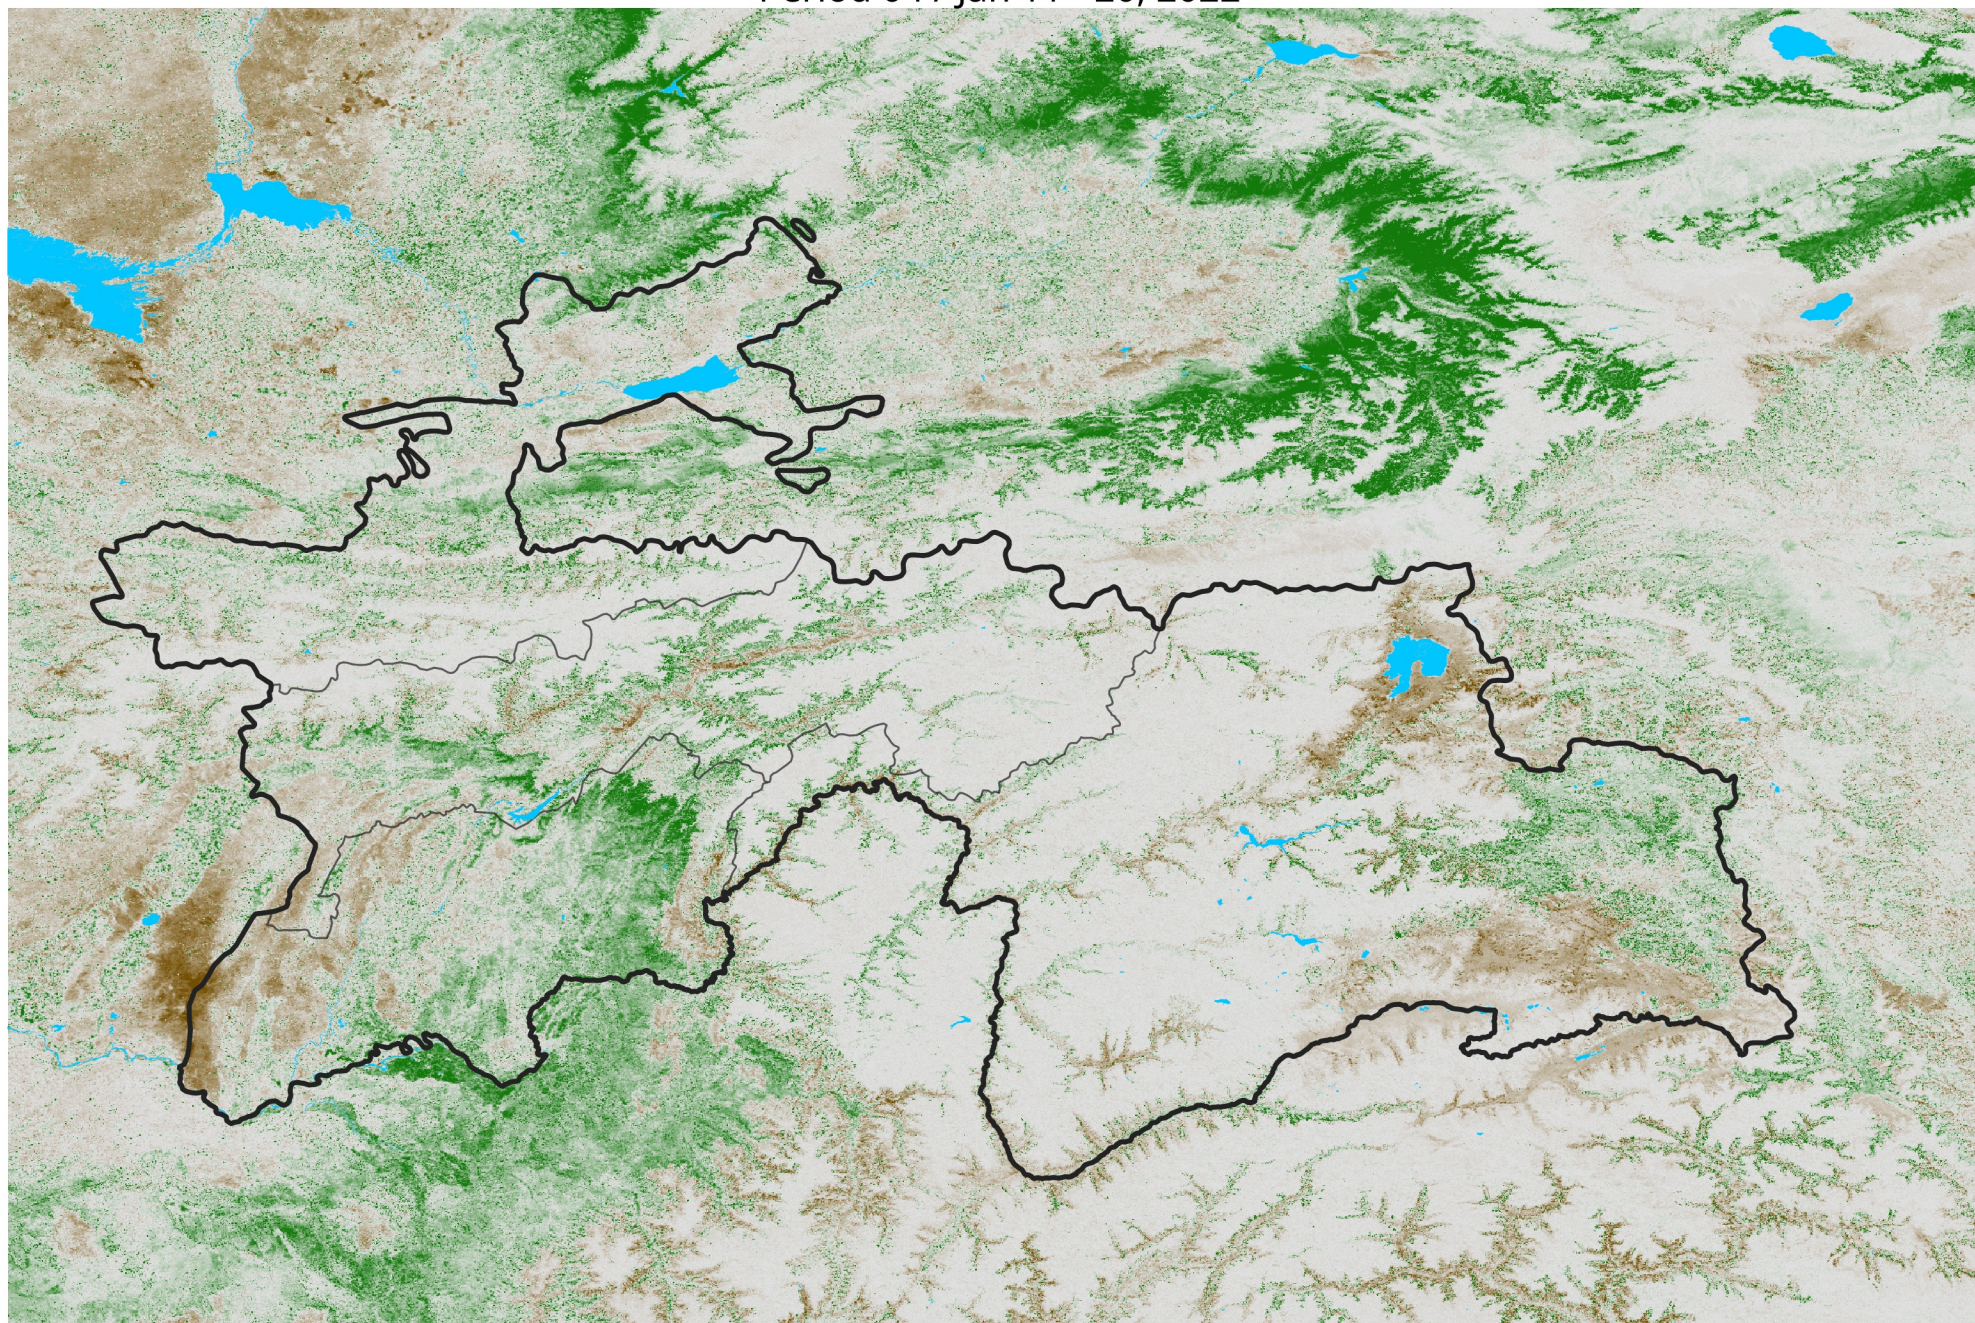

Tajikistan NDVI Anomaly

2022 minus Mean (2012 - 2021)

Period 04 / Jan 11 - 20, 2022

NDVI Anomaly

< -0.3 -0.2 -0.1 -0.05 0.05 0.1 0.2 >0.3

Negative

No Difference

Positive