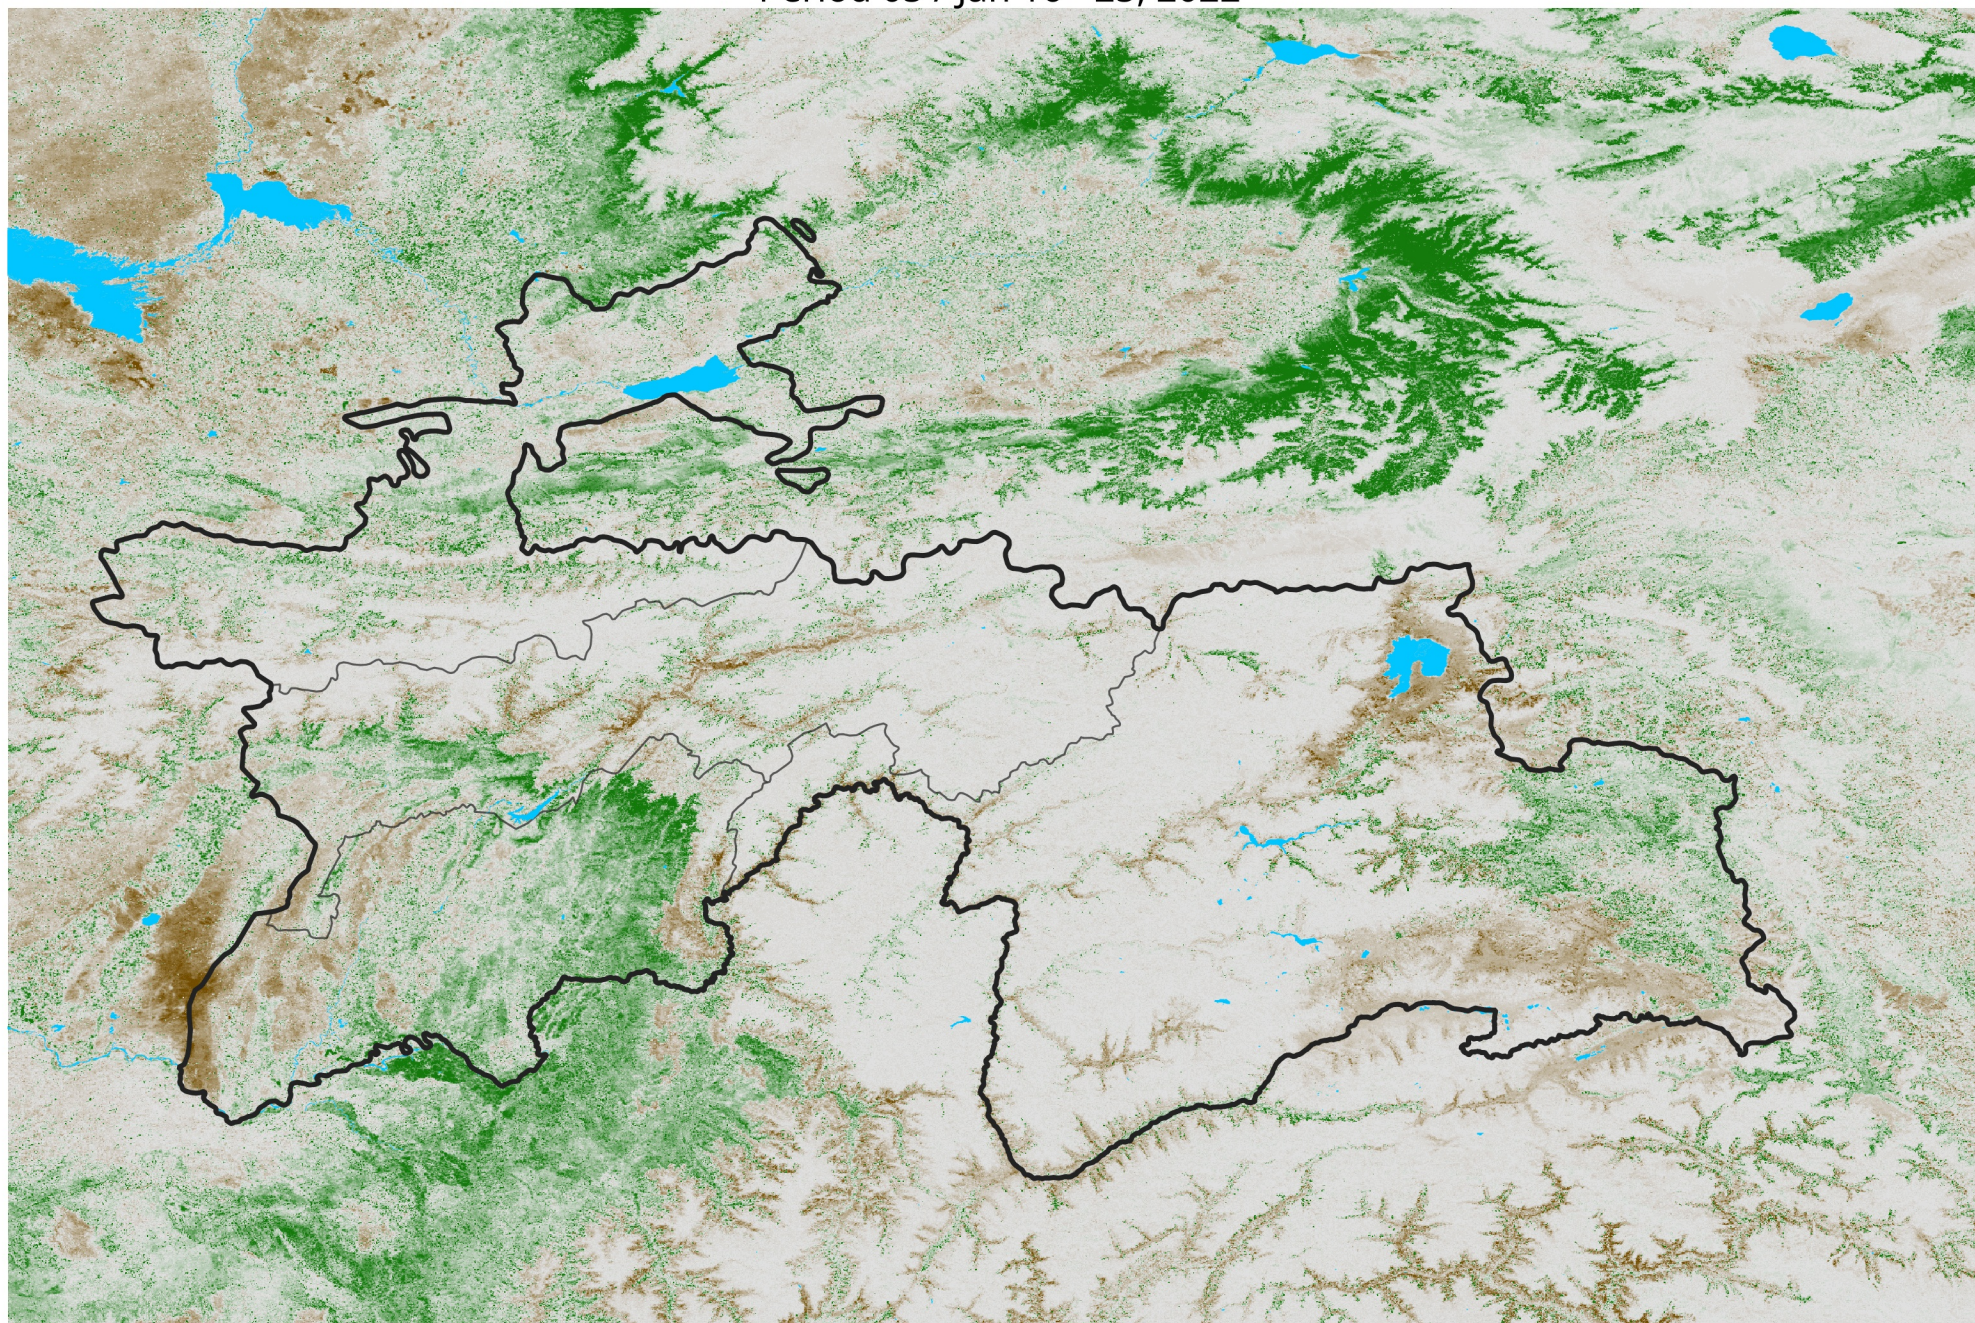

Tajikistan NDVI Anomaly

2022 minus Mean (2012 - 2021)

Period 05 / Jan 16 - 25, 2022

NDVI Anomaly

Negative

No Difference

Positive