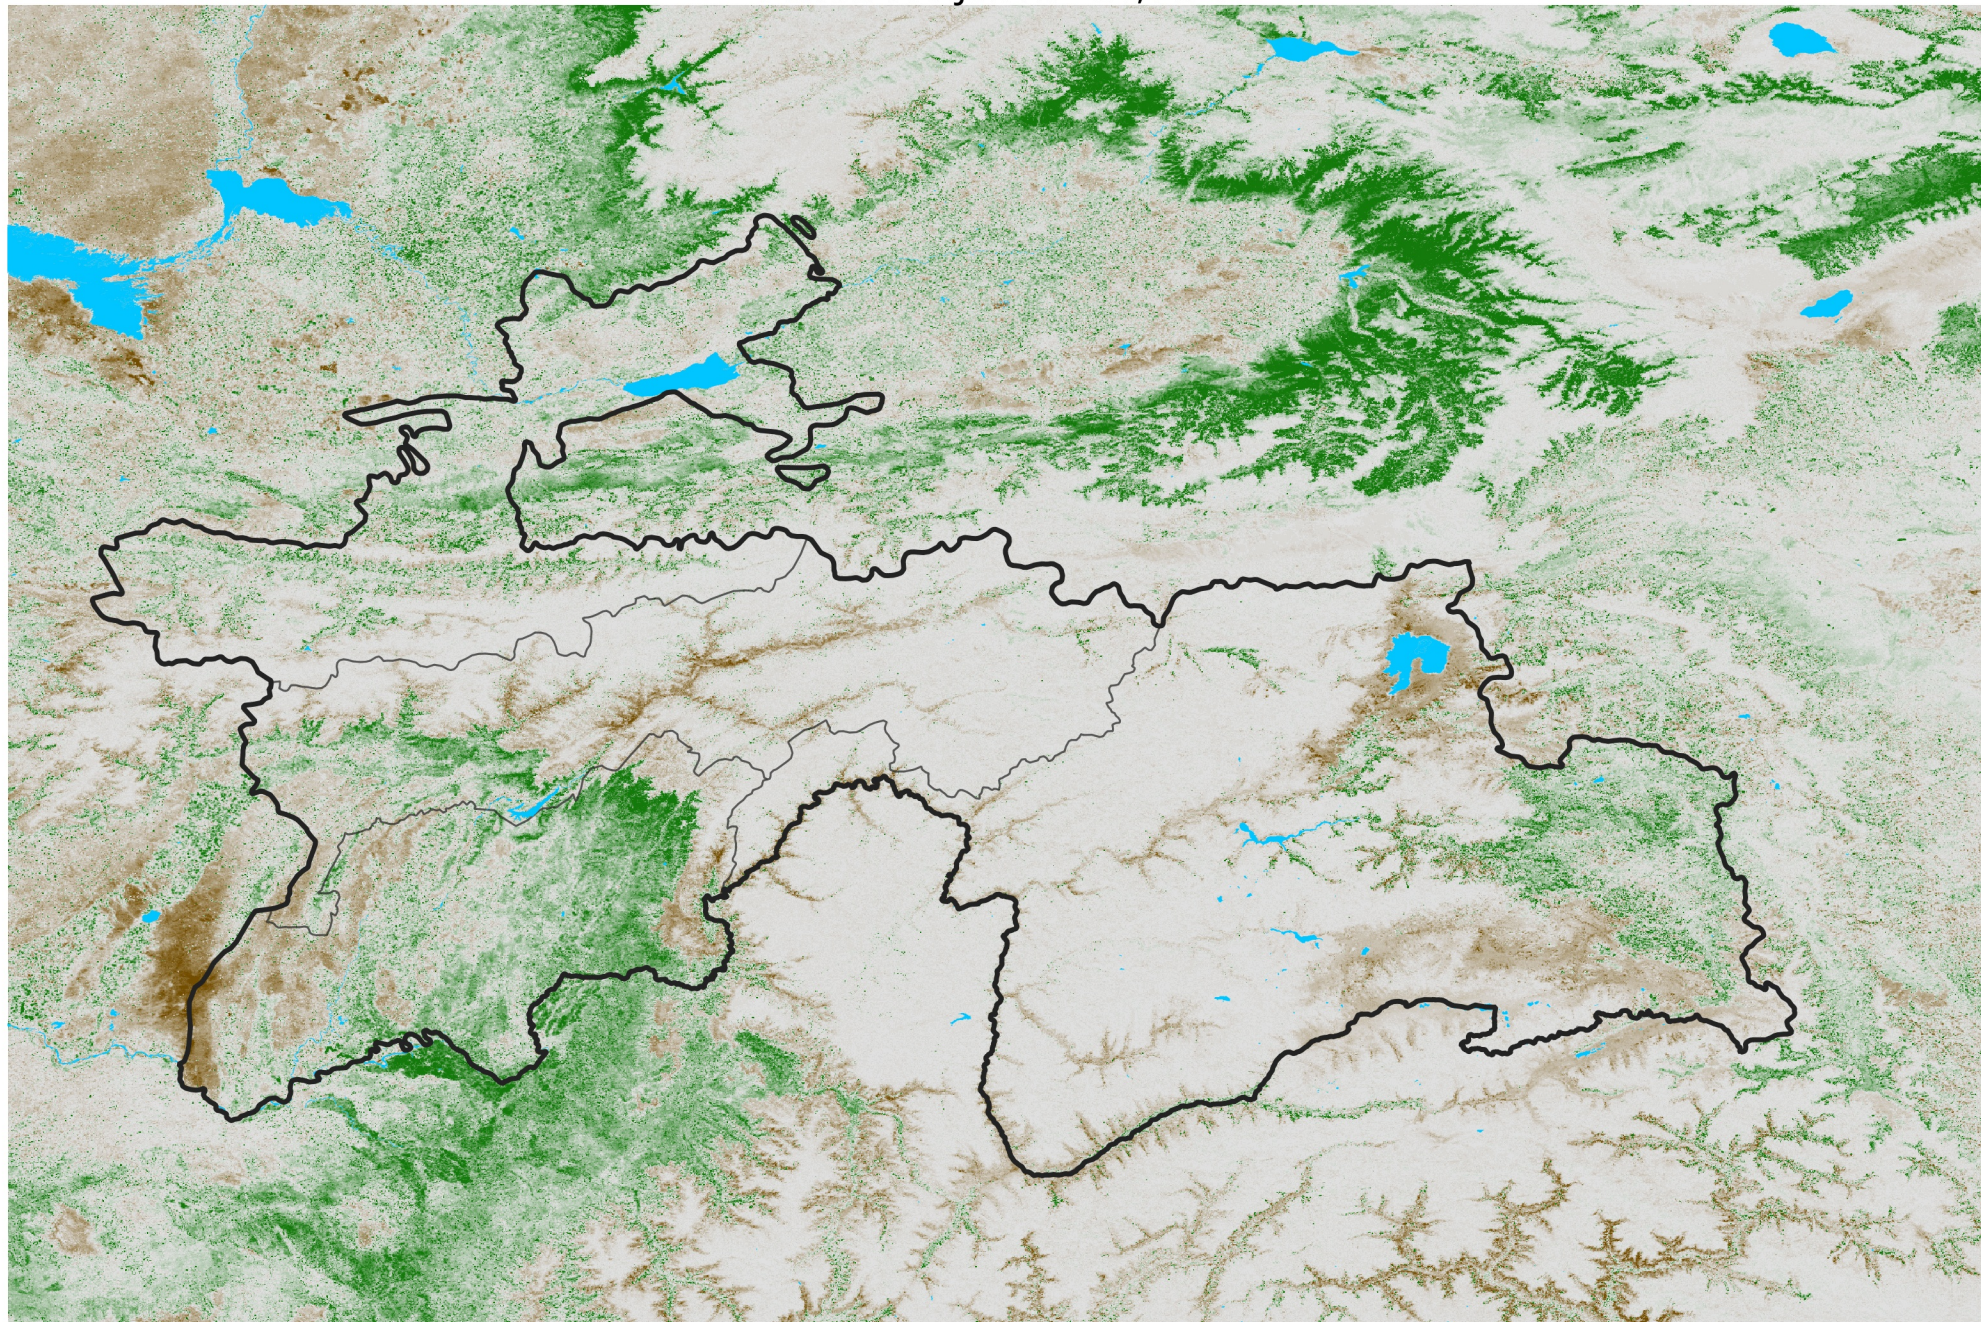

Tajikistan NDVI Anomaly

2022 minus Mean (2012 - 2021)

Period 06 / Jan 21 - 31, 2022

NDVI Anomaly

< -0.3 -0.2 -0.1 -0.05 0.05 0.1 0.2 > 0.3

Negative

No Difference

Positive