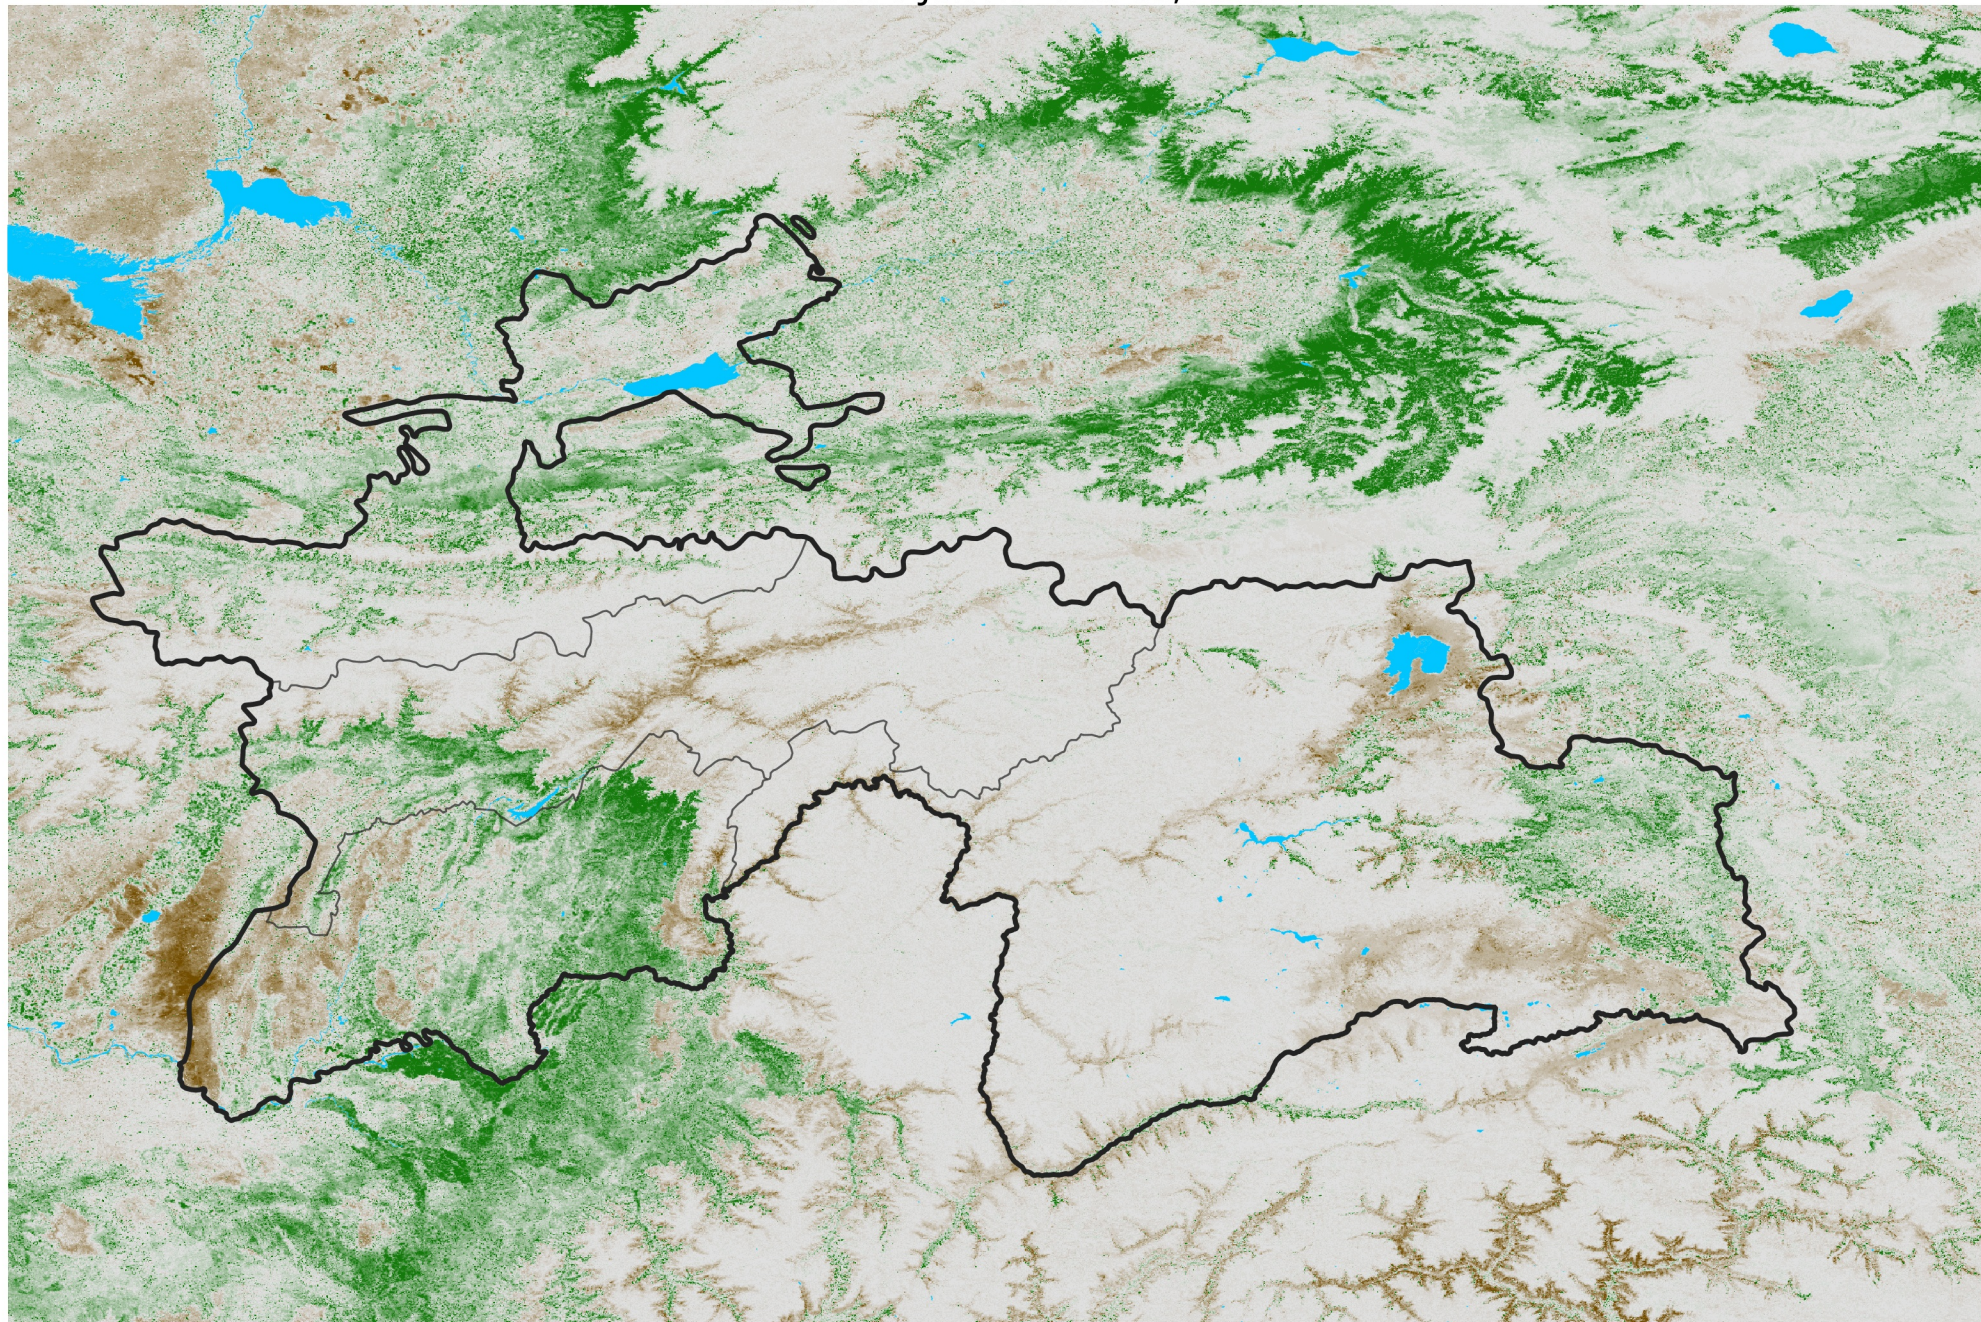

Tajikistan NDVI Anomaly

2022 minus Mean (2012 - 2021)

Period 07 / Jan 26 - Feb 05, 2022

NDVI Anomaly

< -0.3 -0.2 -0.1 -0.05 0.05 0.1 0.2 > 0.3

Negative

No Difference

Positive