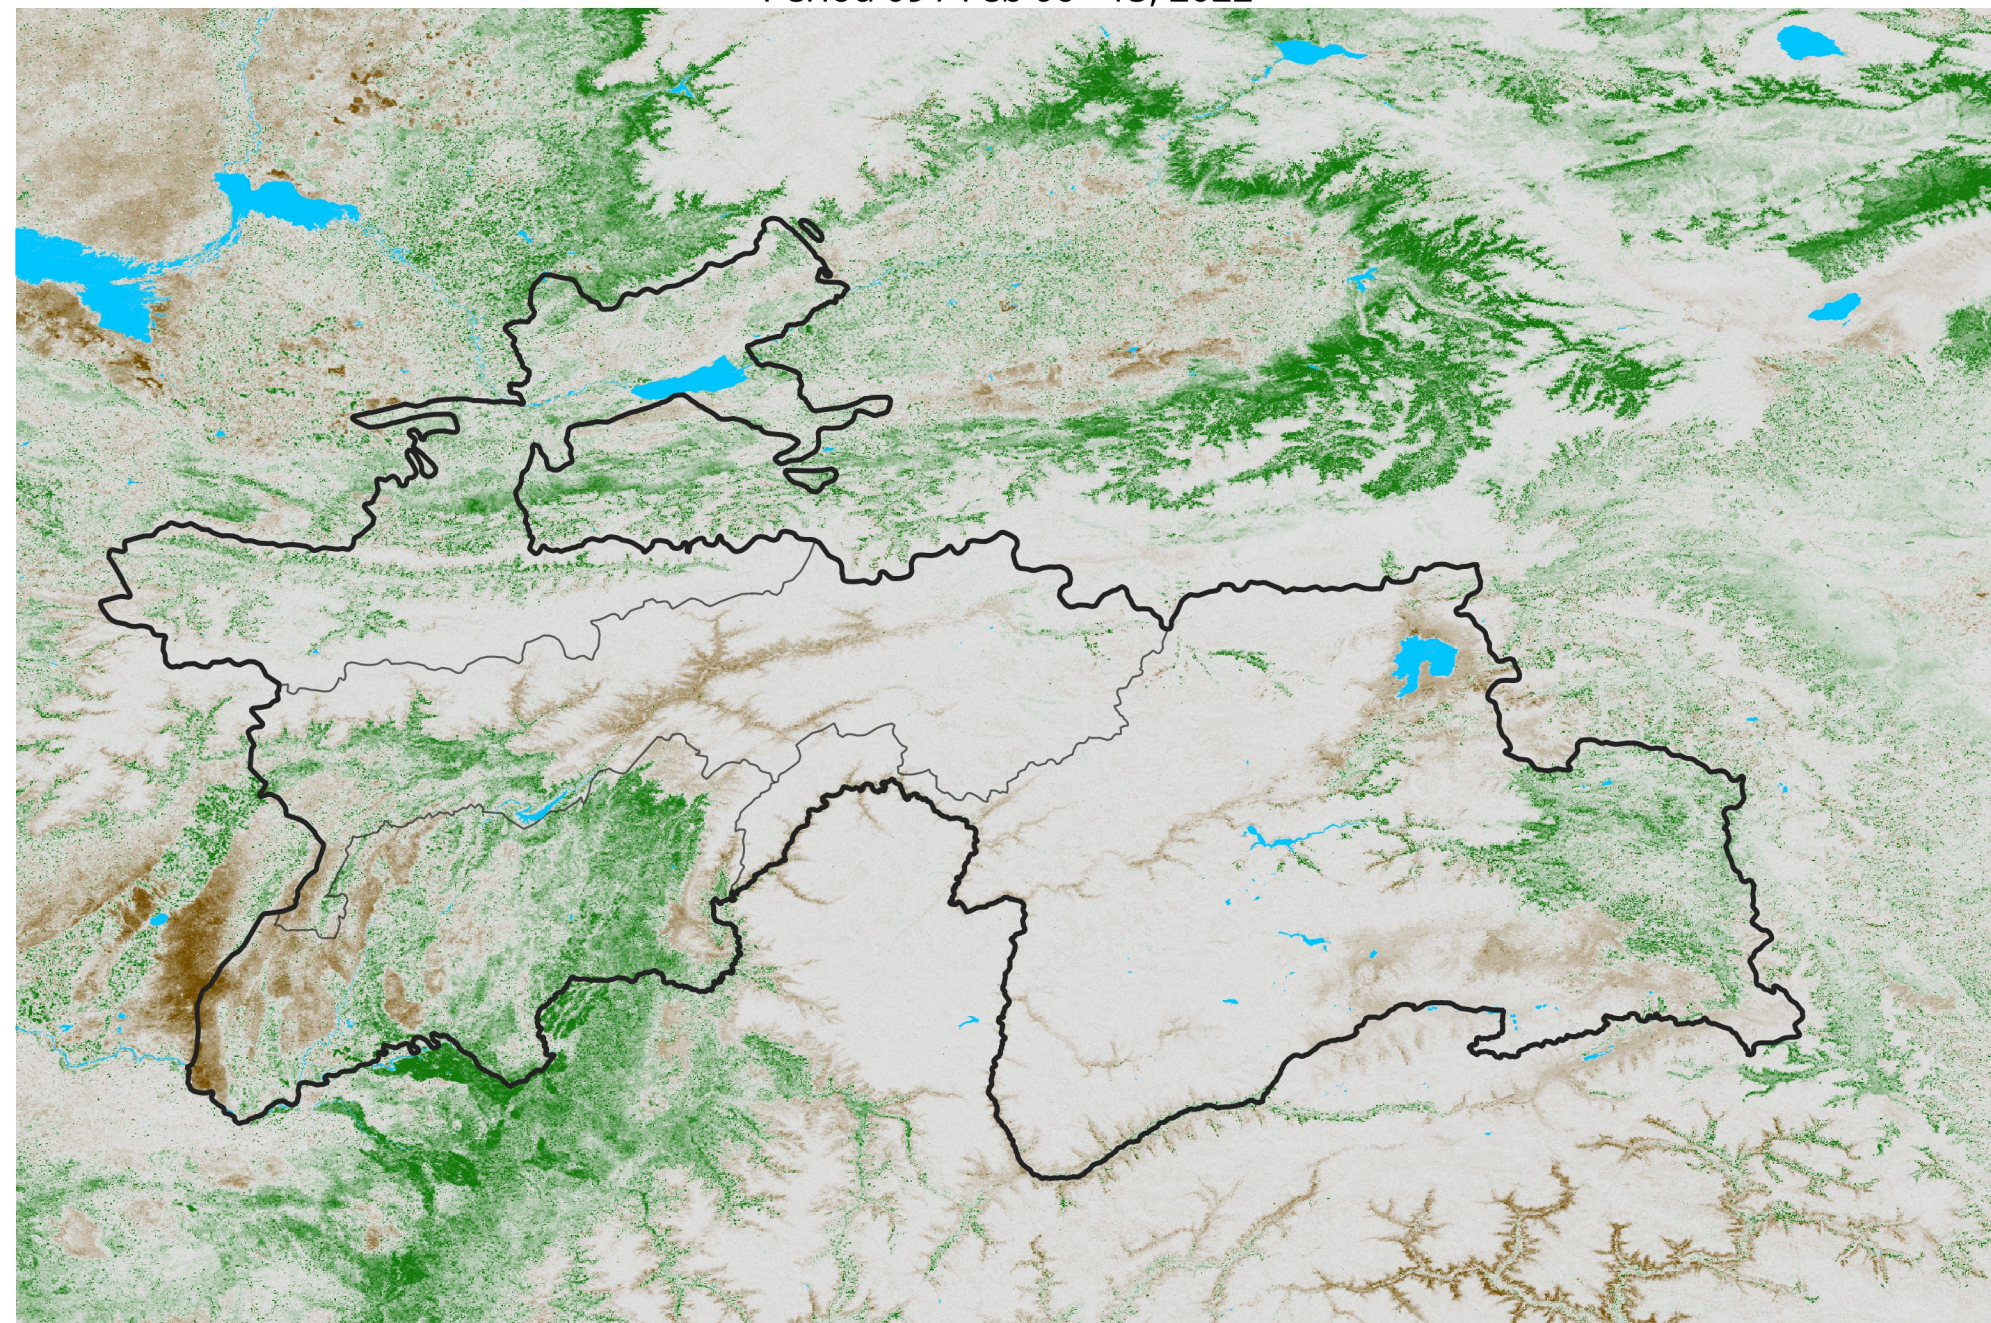

Tajikistan NDVI Anomaly

2022 minus Mean (2012 - 2021)

Period 09 / Feb 06 - 15, 2022

NDVI Anomaly

< -0.3 -0.2 -0.1 -0.05 0.05 0.1 0.2 > 0.3

Negative

No Difference

Positive