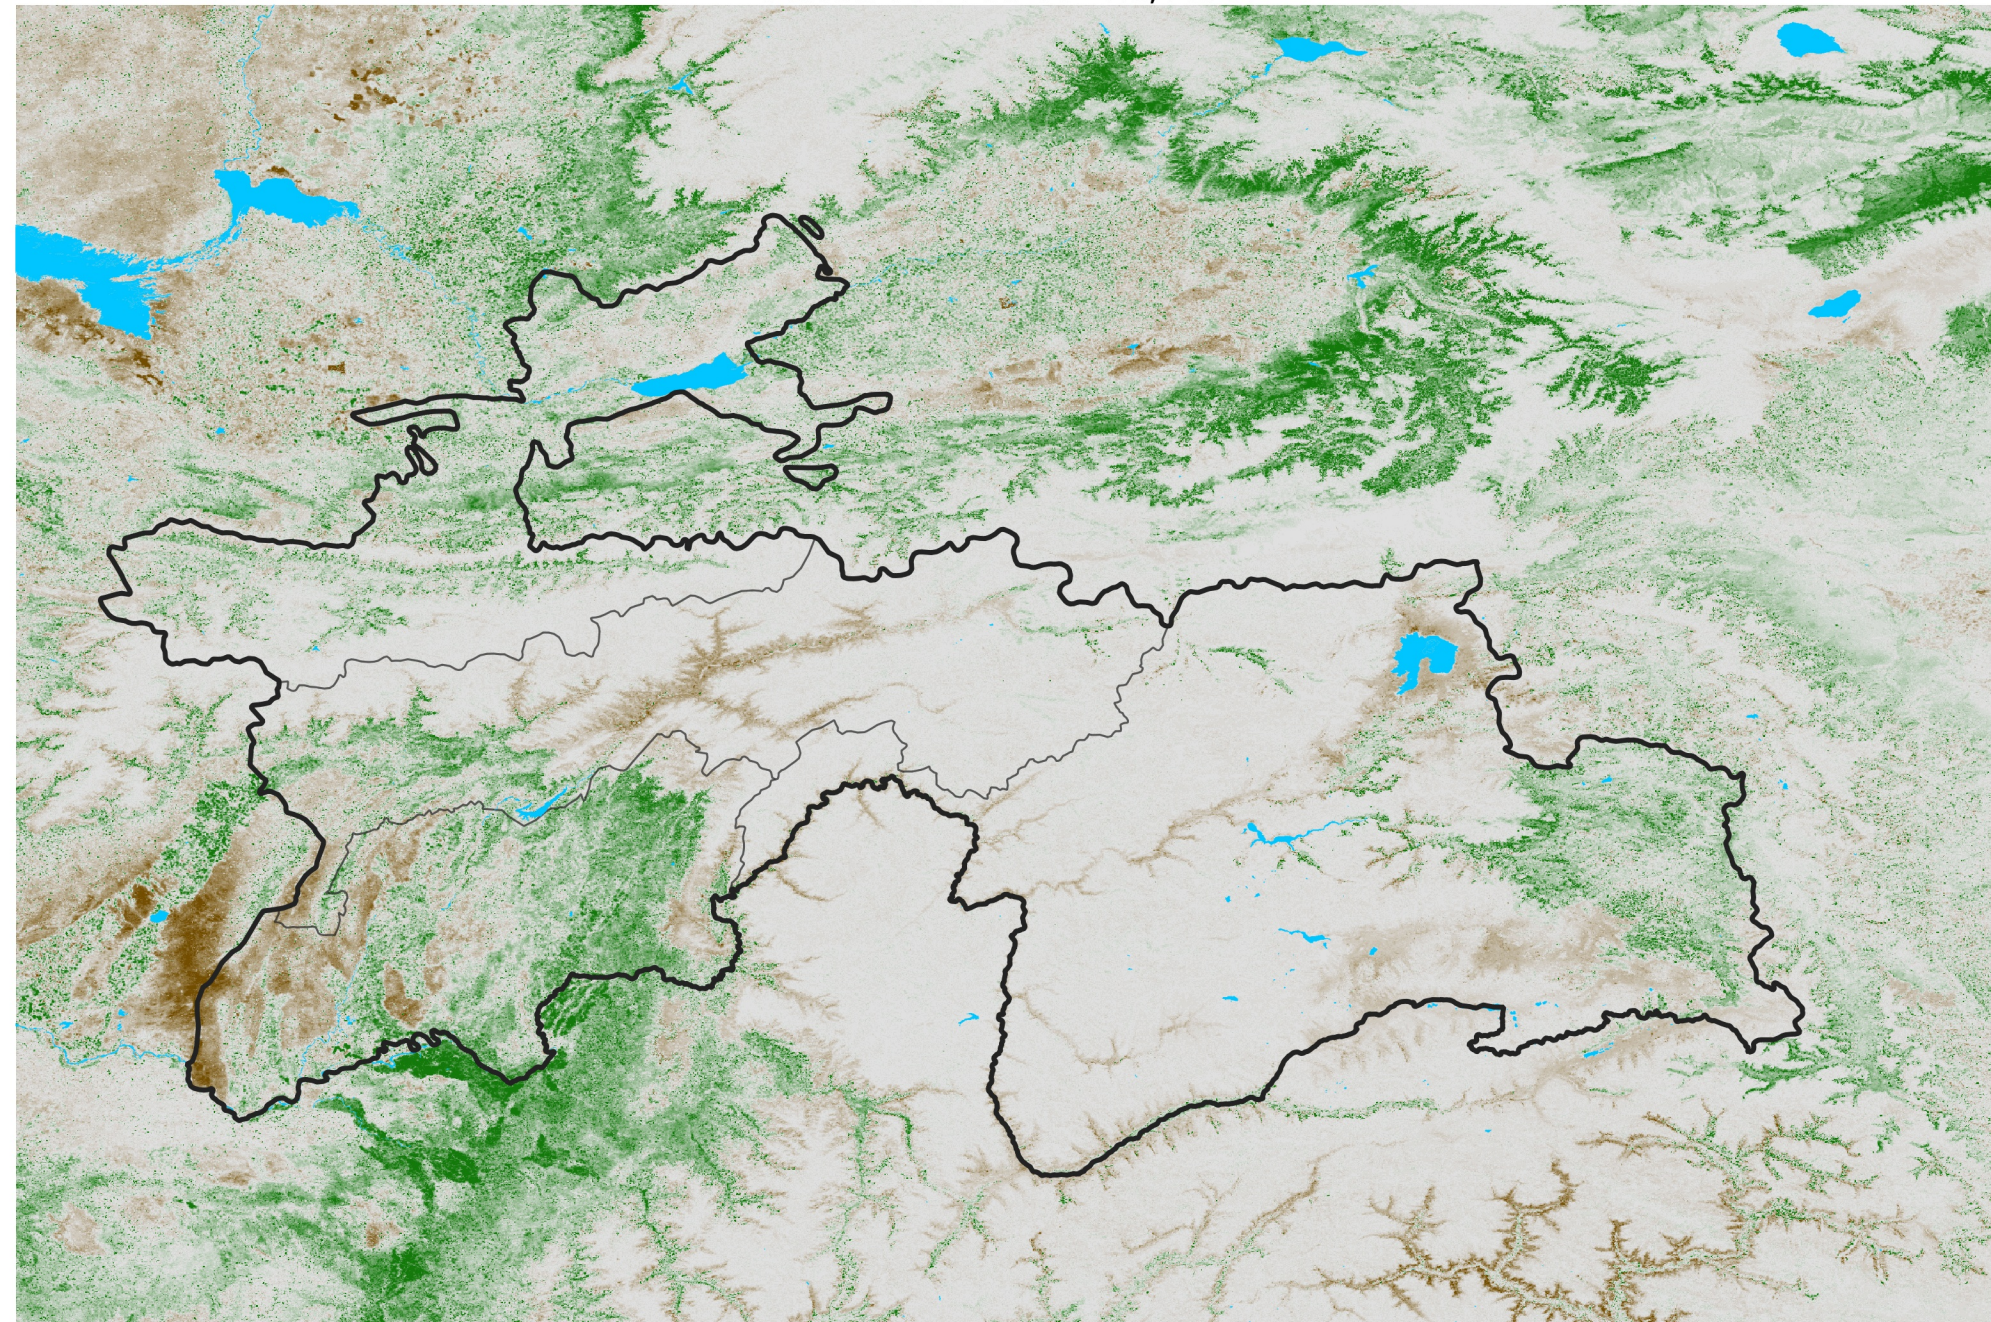

Tajikistan NDVI Anomaly

2022 minus Mean (2012 - 2021)

Period 10 / Feb 11 - 20, 2022

NDVI Anomaly

< -0.3 -0.2 -0.1 -0.05 0.05 0.1 0.2 > 0.3

Negative

No Difference

Positive