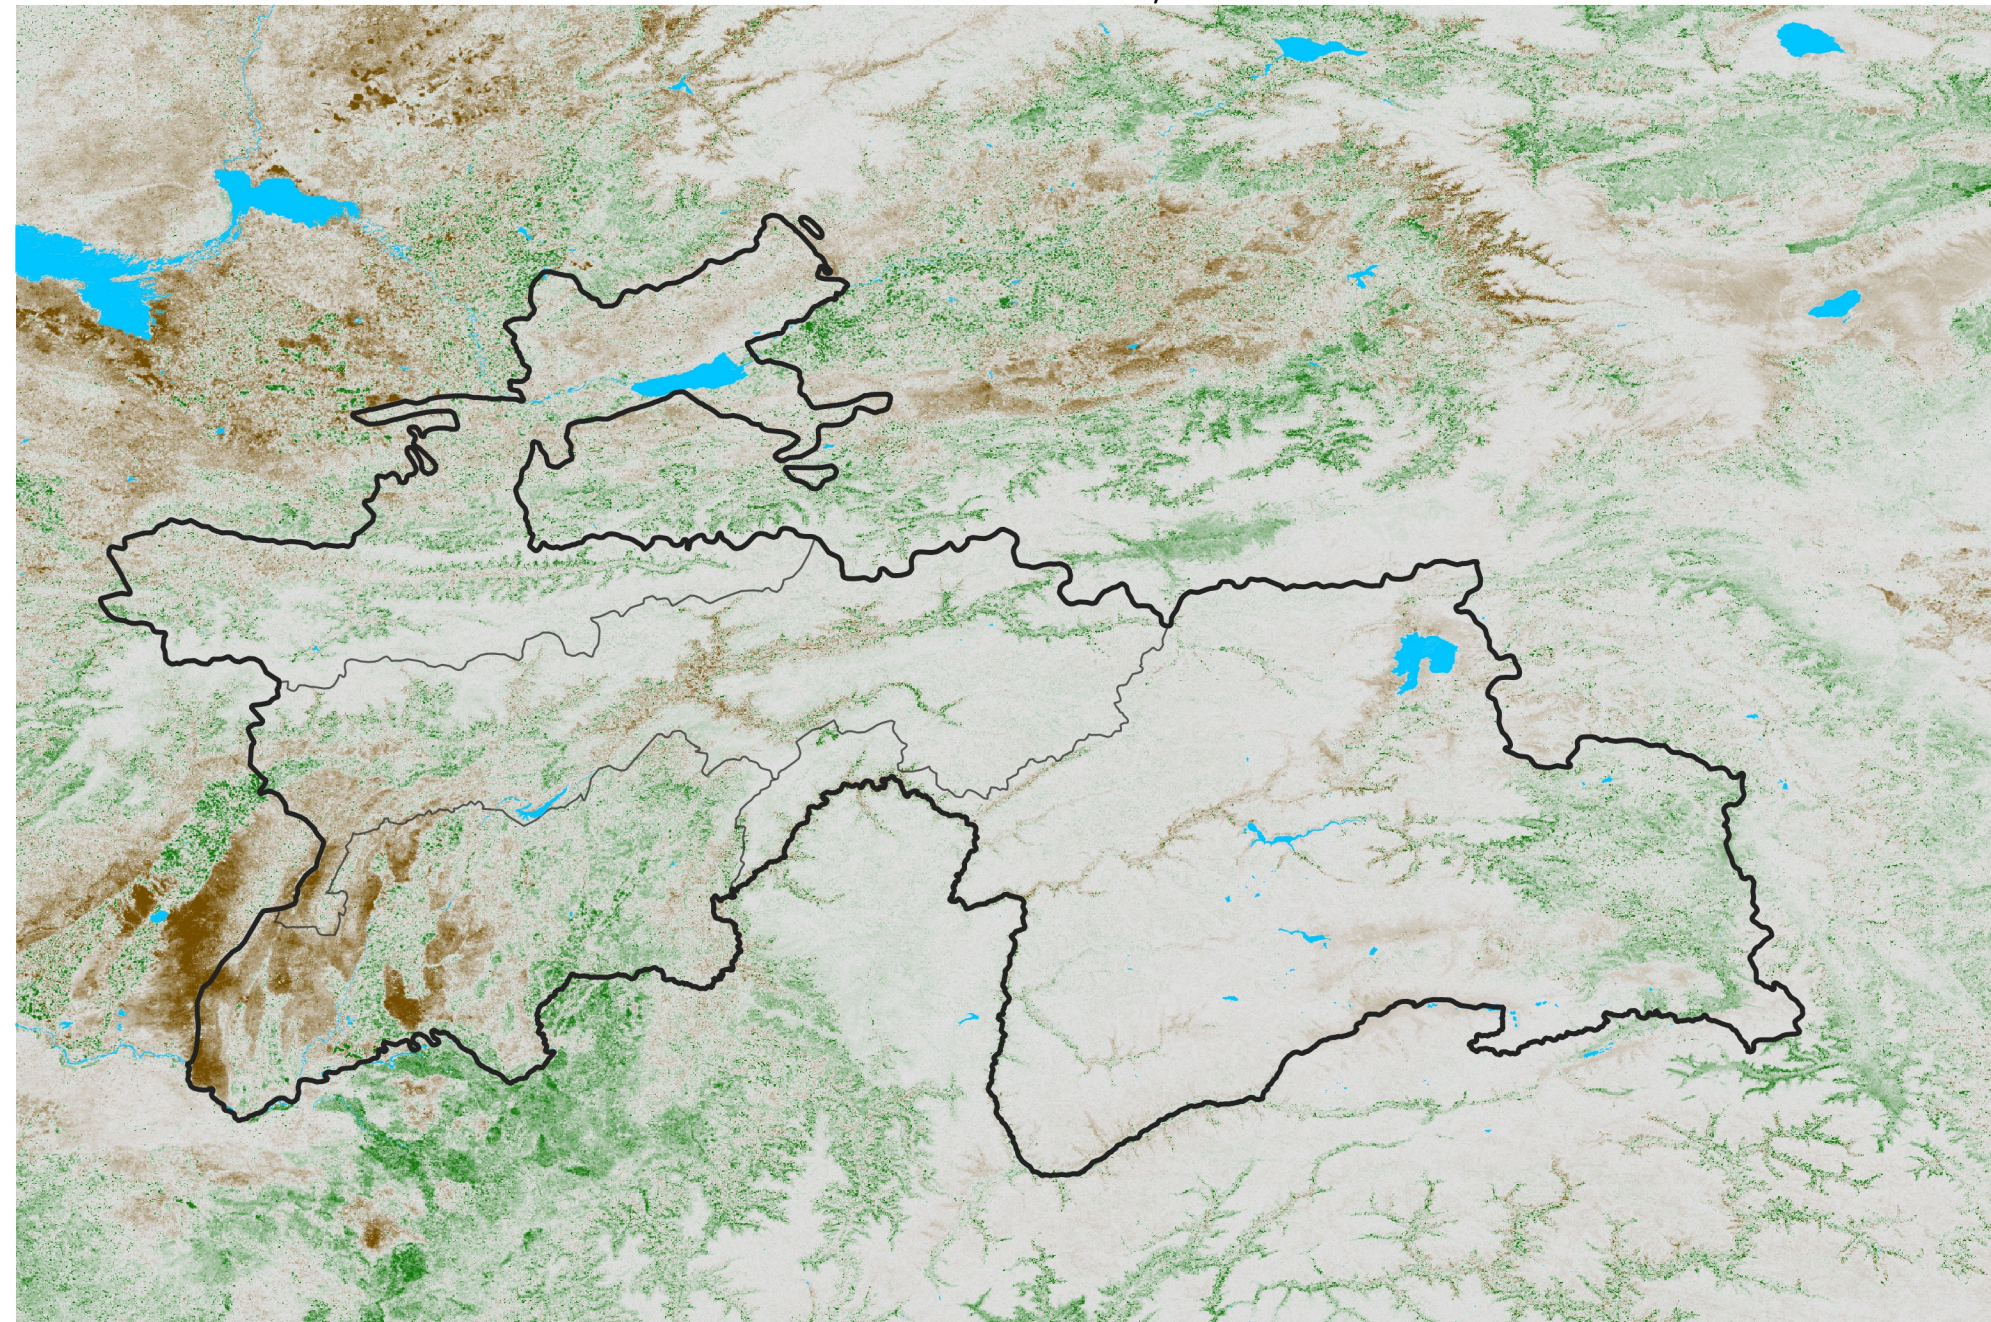

Tajikistan NDVI Anomaly

2022 minus Mean (2012 - 2021)

Period 15 / Mar 06 - 15, 2022

NDVI Anomaly

< -0.3 -0.2 -0.1 -0.05 0.05 0.1 0.2 > 0.3

Negative

No Difference

Positive