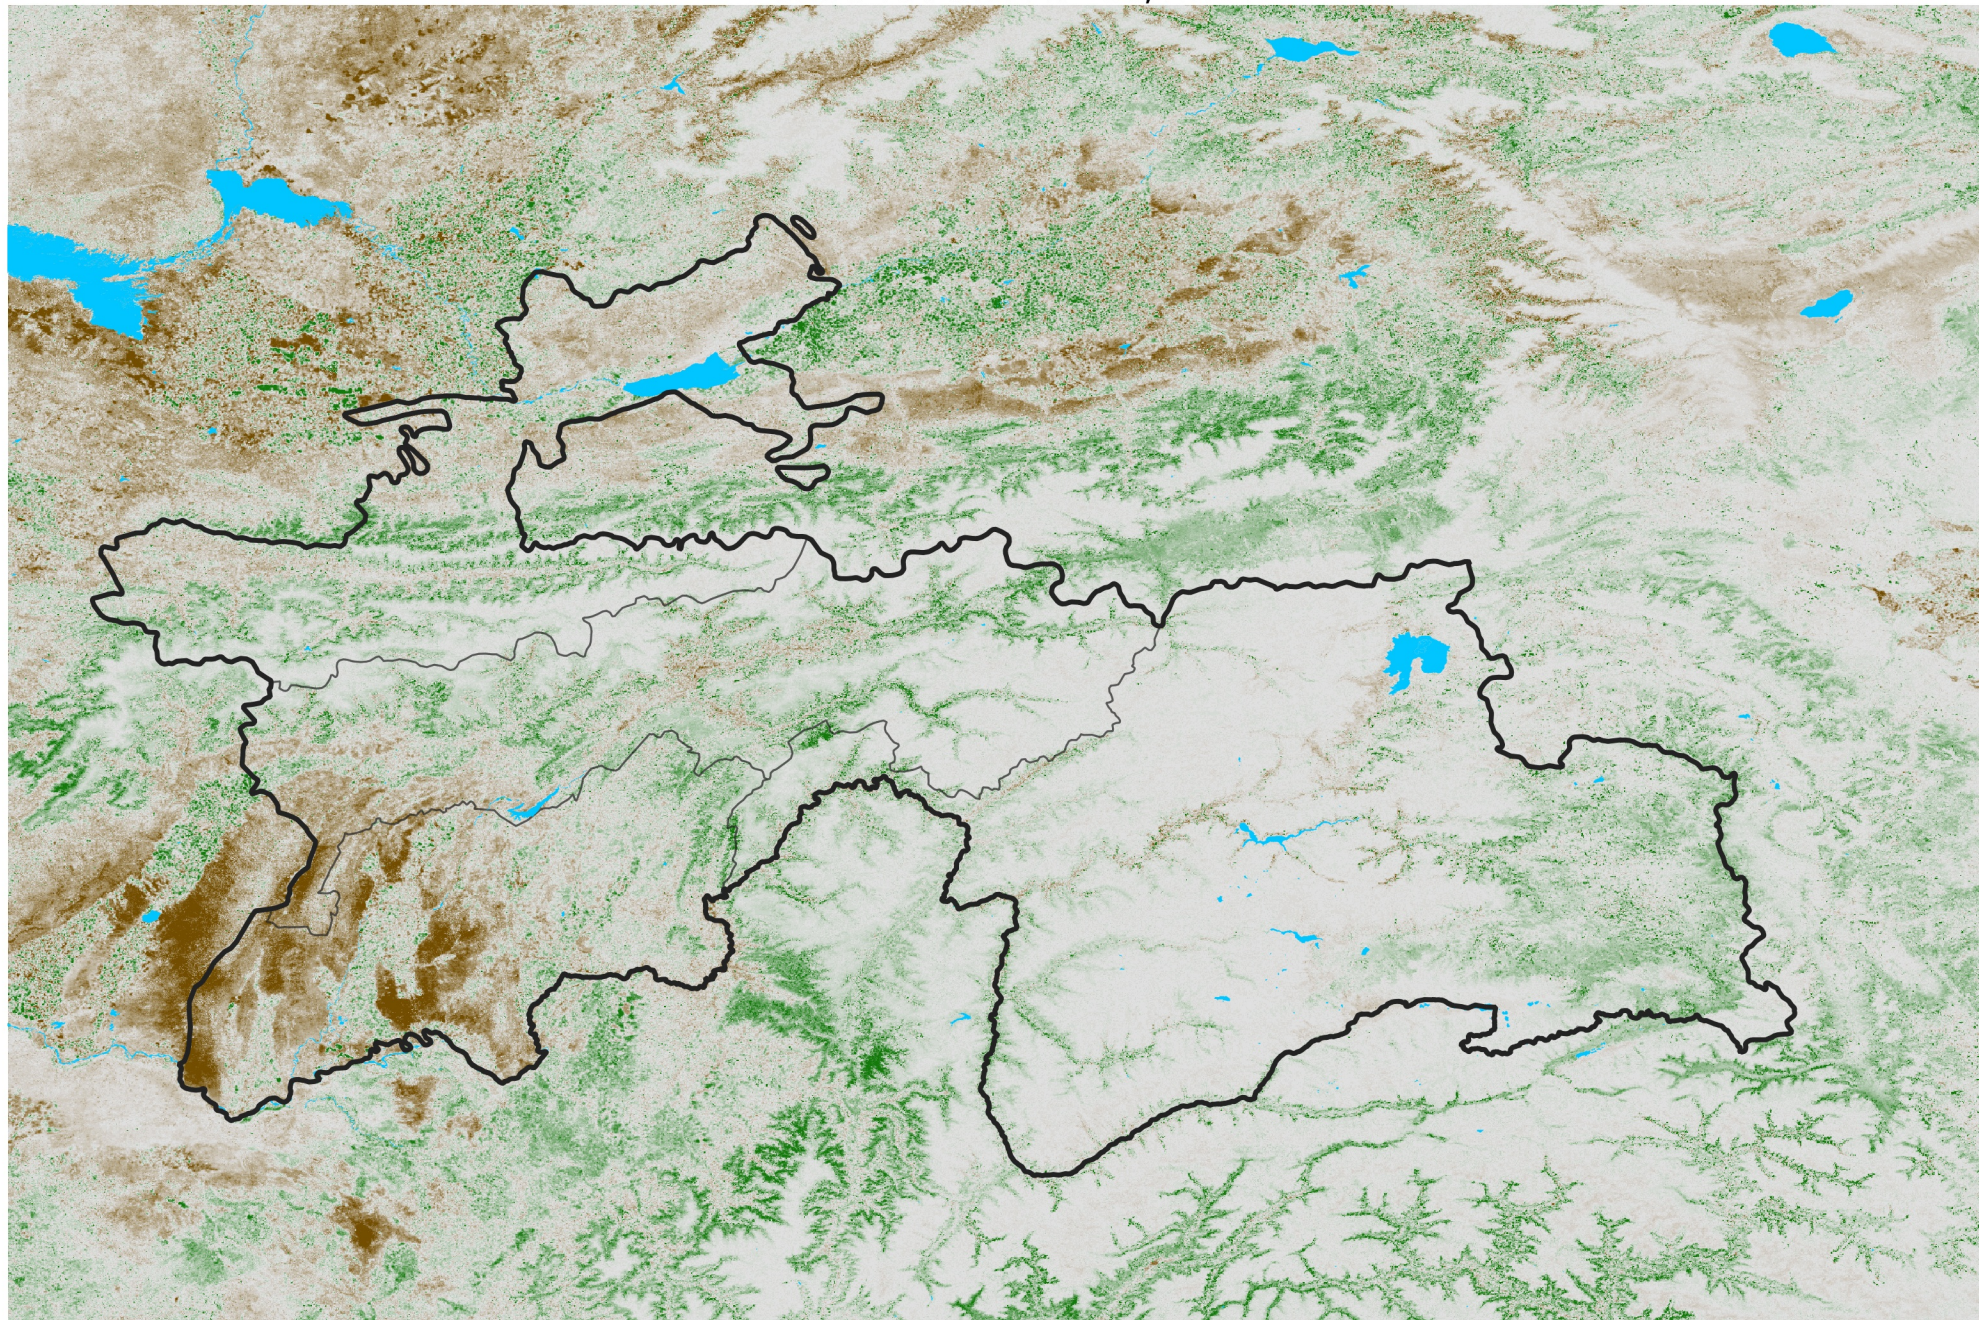

Tajikistan NDVI Anomaly

2022 minus Mean (2012 - 2021)

Period 18 / Mar 21 - 31, 2022

NDVI Anomaly

< -0.3 -0.2 -0.1 -0.05 0.05 0.1 0.2 > 0.3

Negative

No Difference

Positive