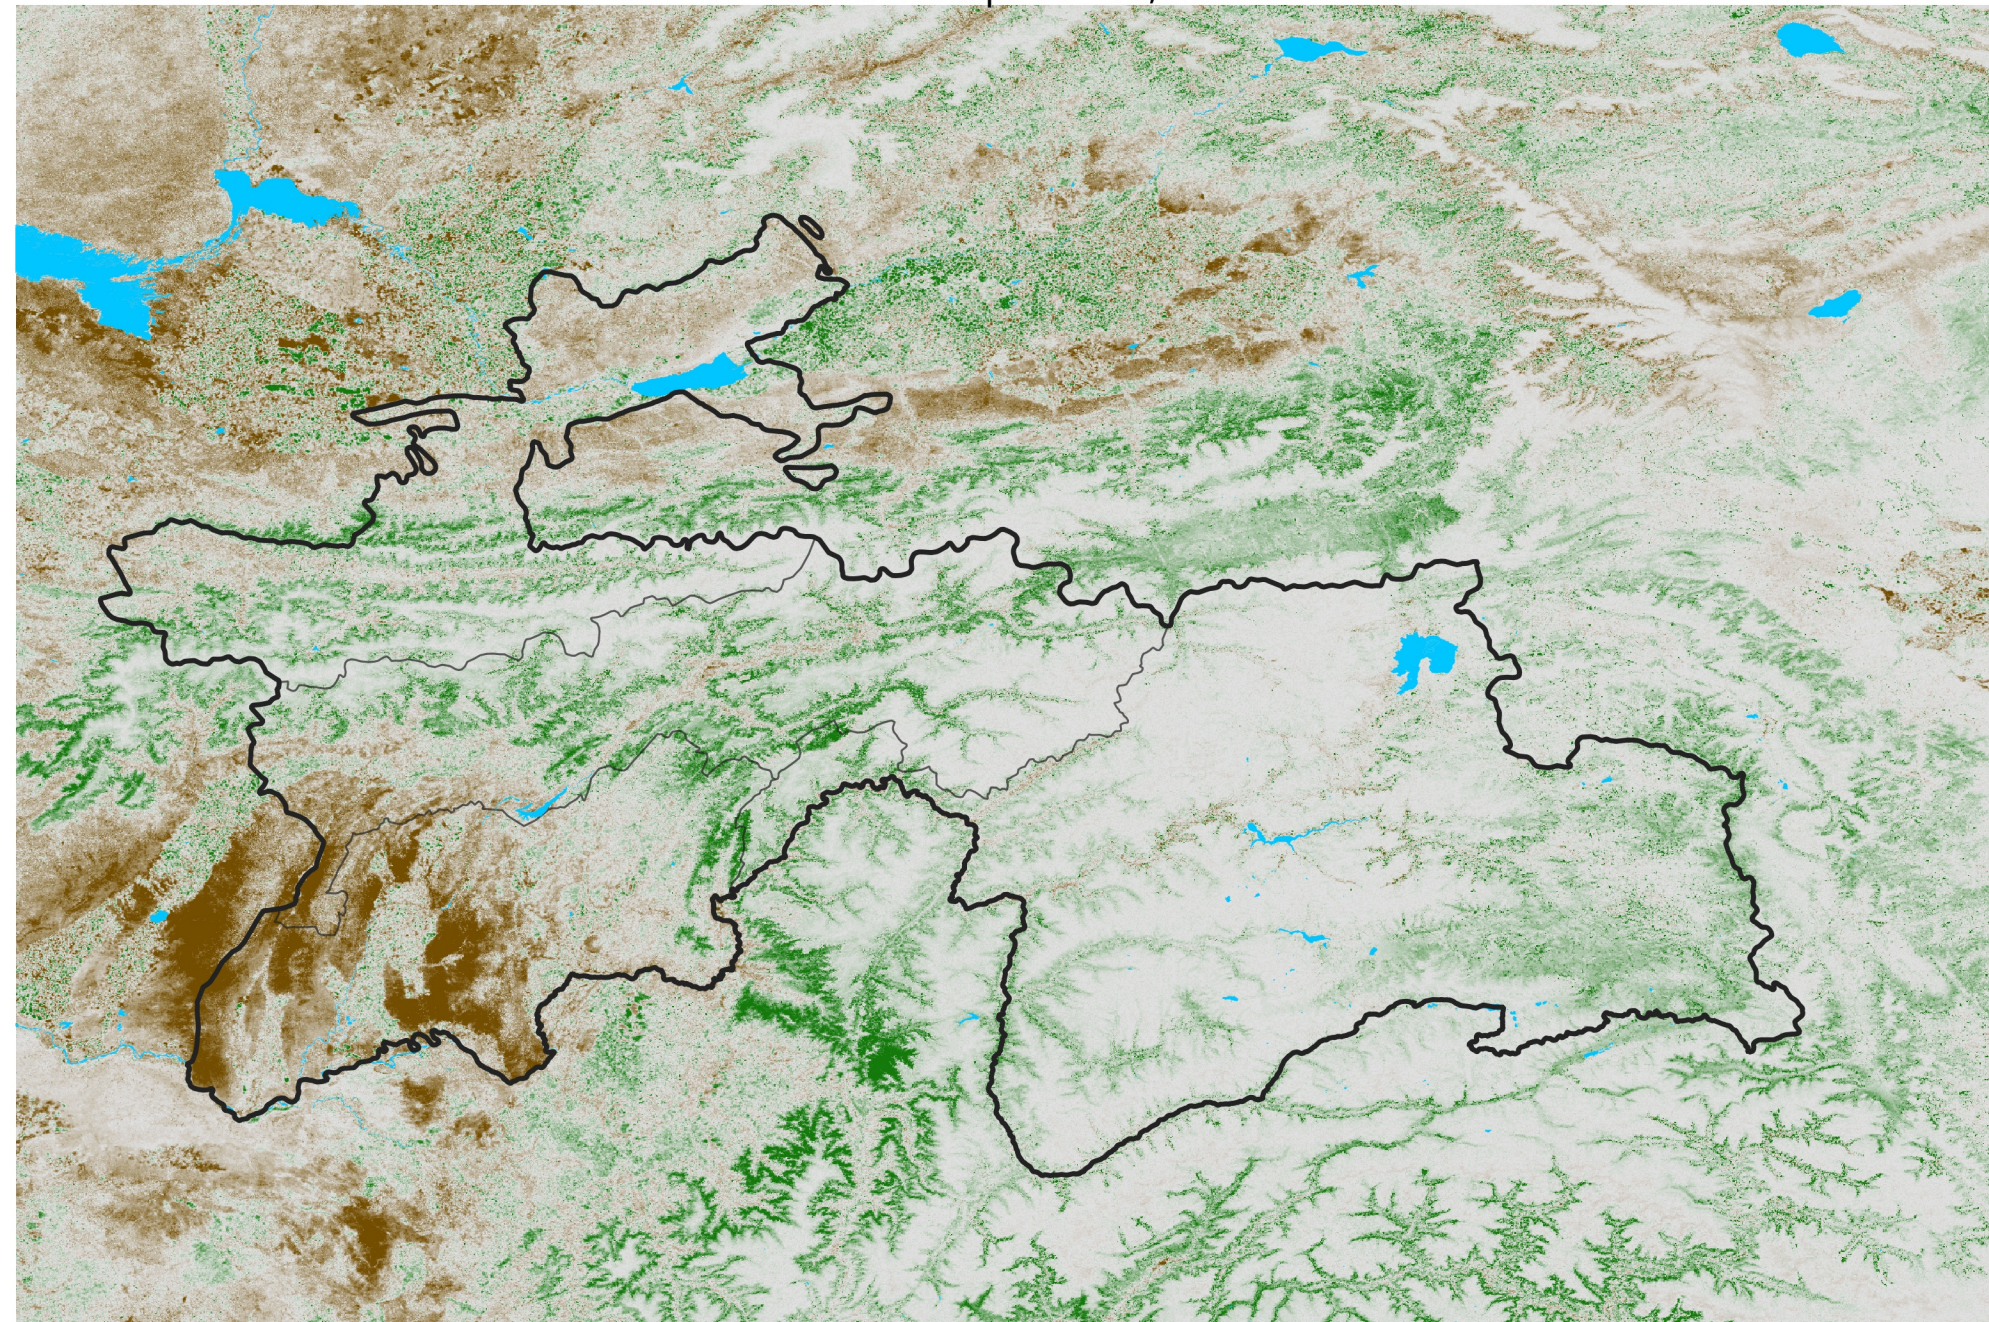

Tajikistan NDVI Anomaly

2022 minus Mean (2012 - 2021)

Period 20 / Apr 01 - 10, 2022

NDVI Anomaly

< -0.3 -0.2 -0.1 -0.05 0.05 0.1 0.2 >0.3

Negative

No Difference

Positive