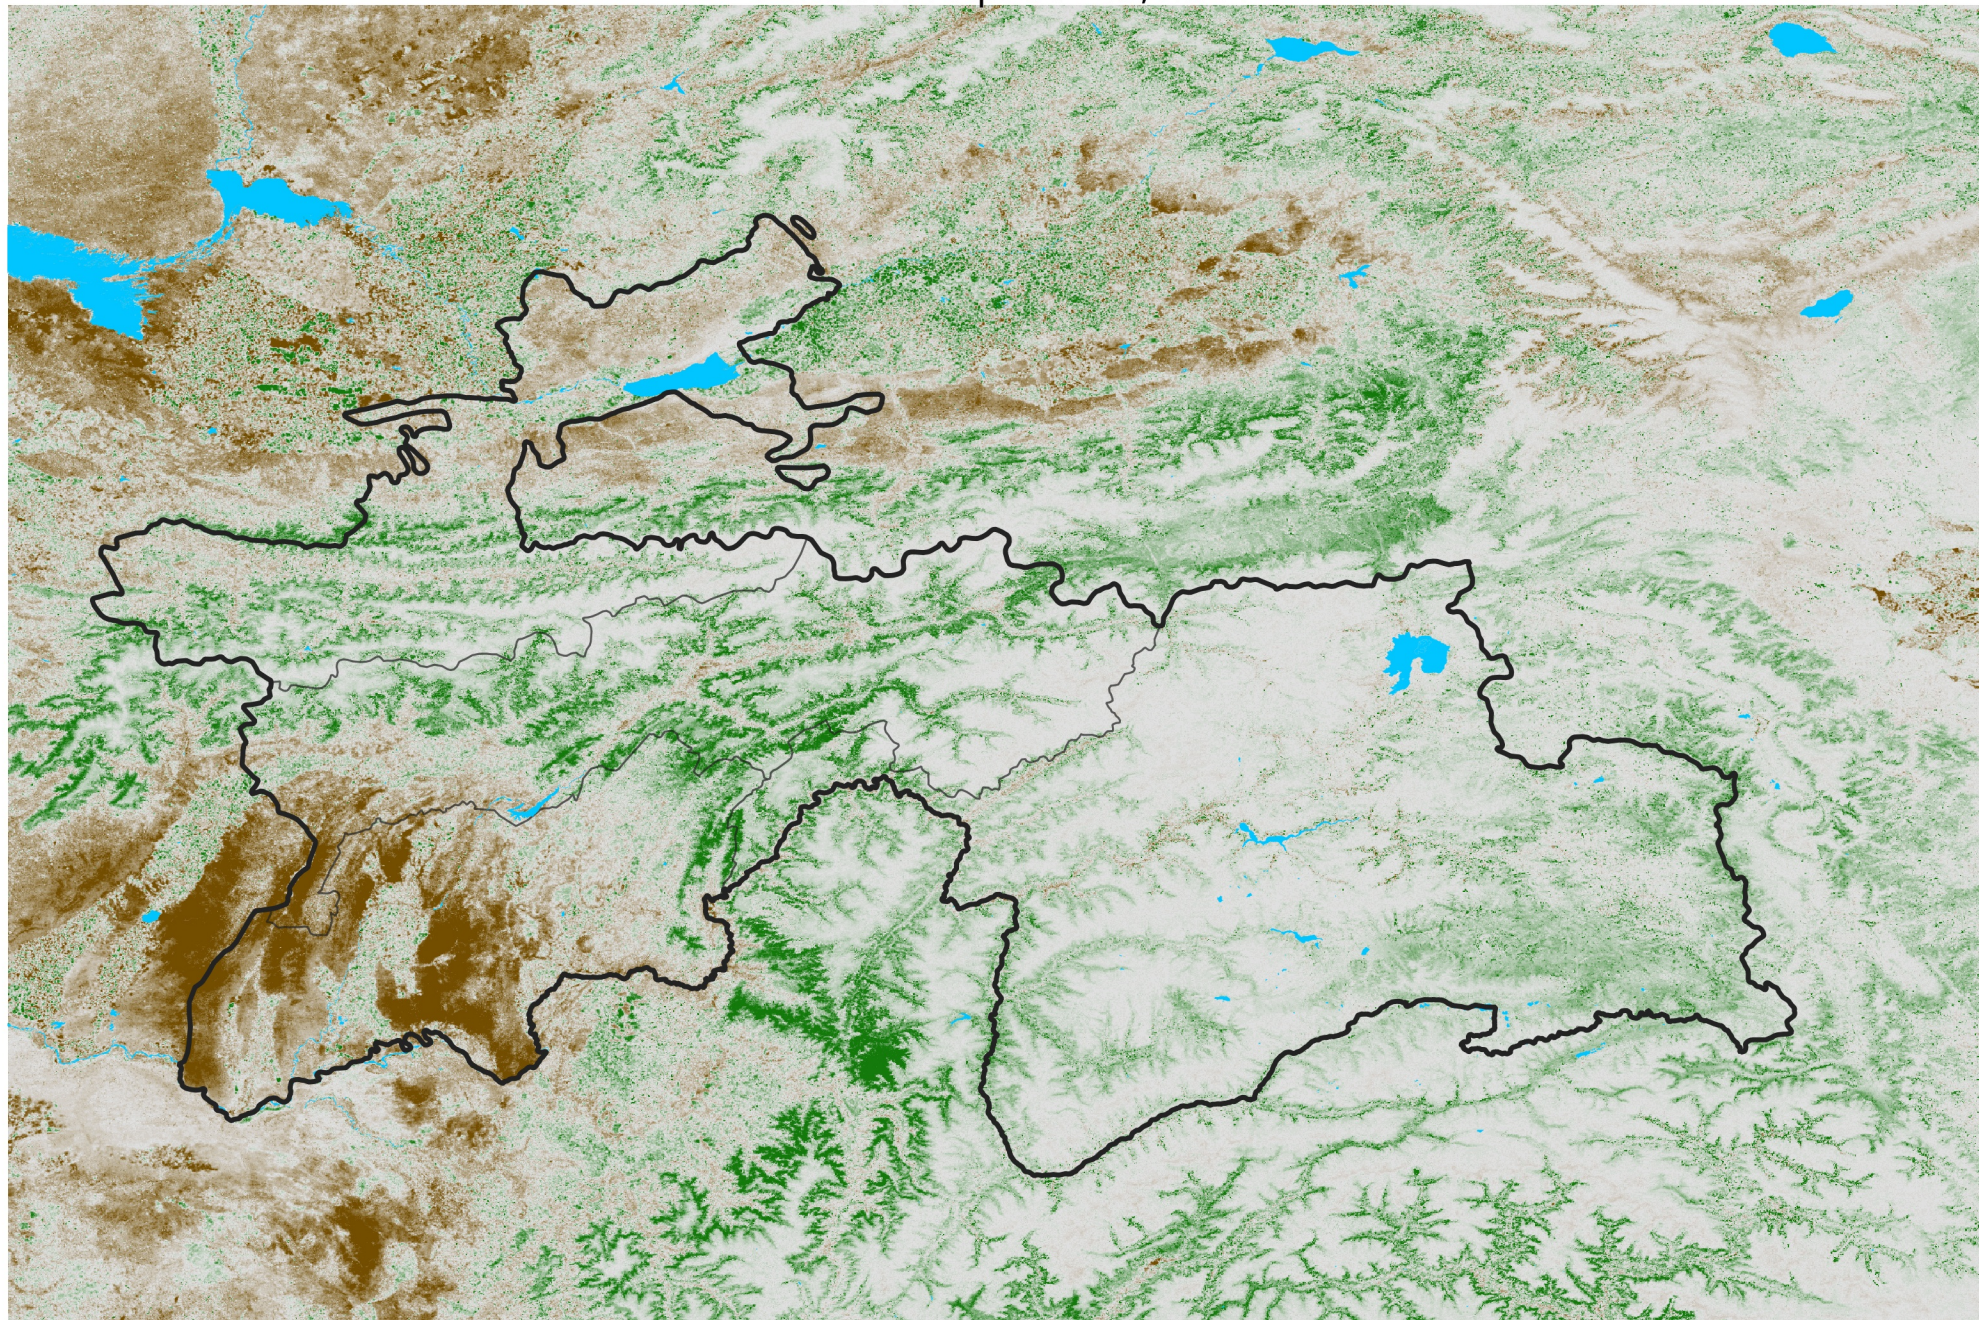

Tajikistan NDVI Anomaly

2022 minus Mean (2012 - 2021)

Period 21 / Apr 06 - 15, 2022

NDVI Anomaly

< -0.3 -0.2 -0.1 -0.05 0.05 0.1 0.2 > 0.3

Negative

No Difference

Positive