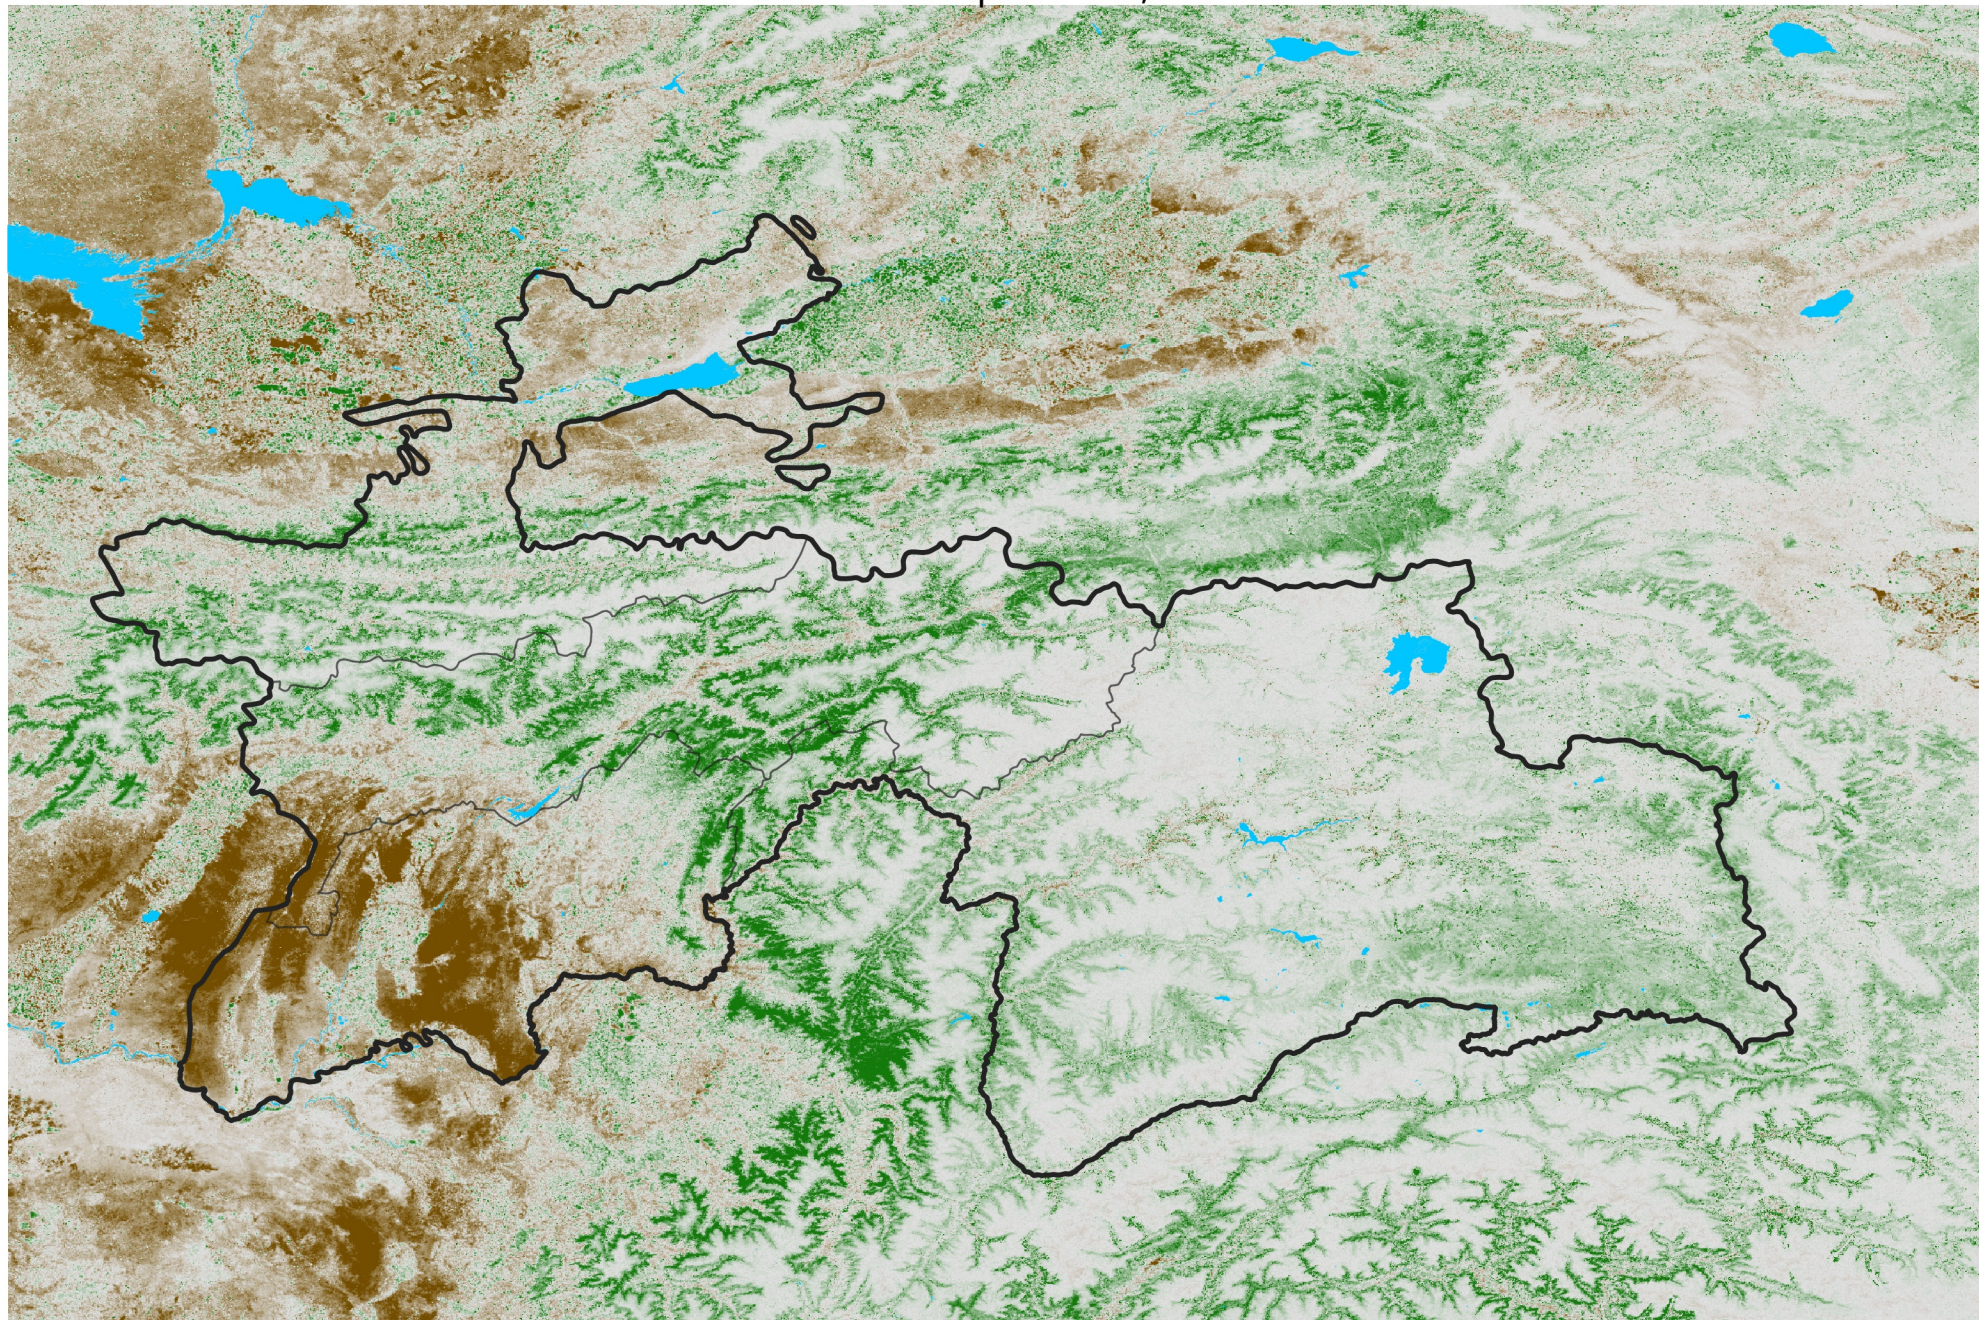

Tajikistan NDVI Anomaly

2022 minus Mean (2012 - 2021)

Period 22 / Apr 11 - 20, 2022

NDVI Anomaly

< -0.3 -0.2 -0.1 -0.05 0.05 0.1 0.2 > 0.3

Negative

No Difference

Positive