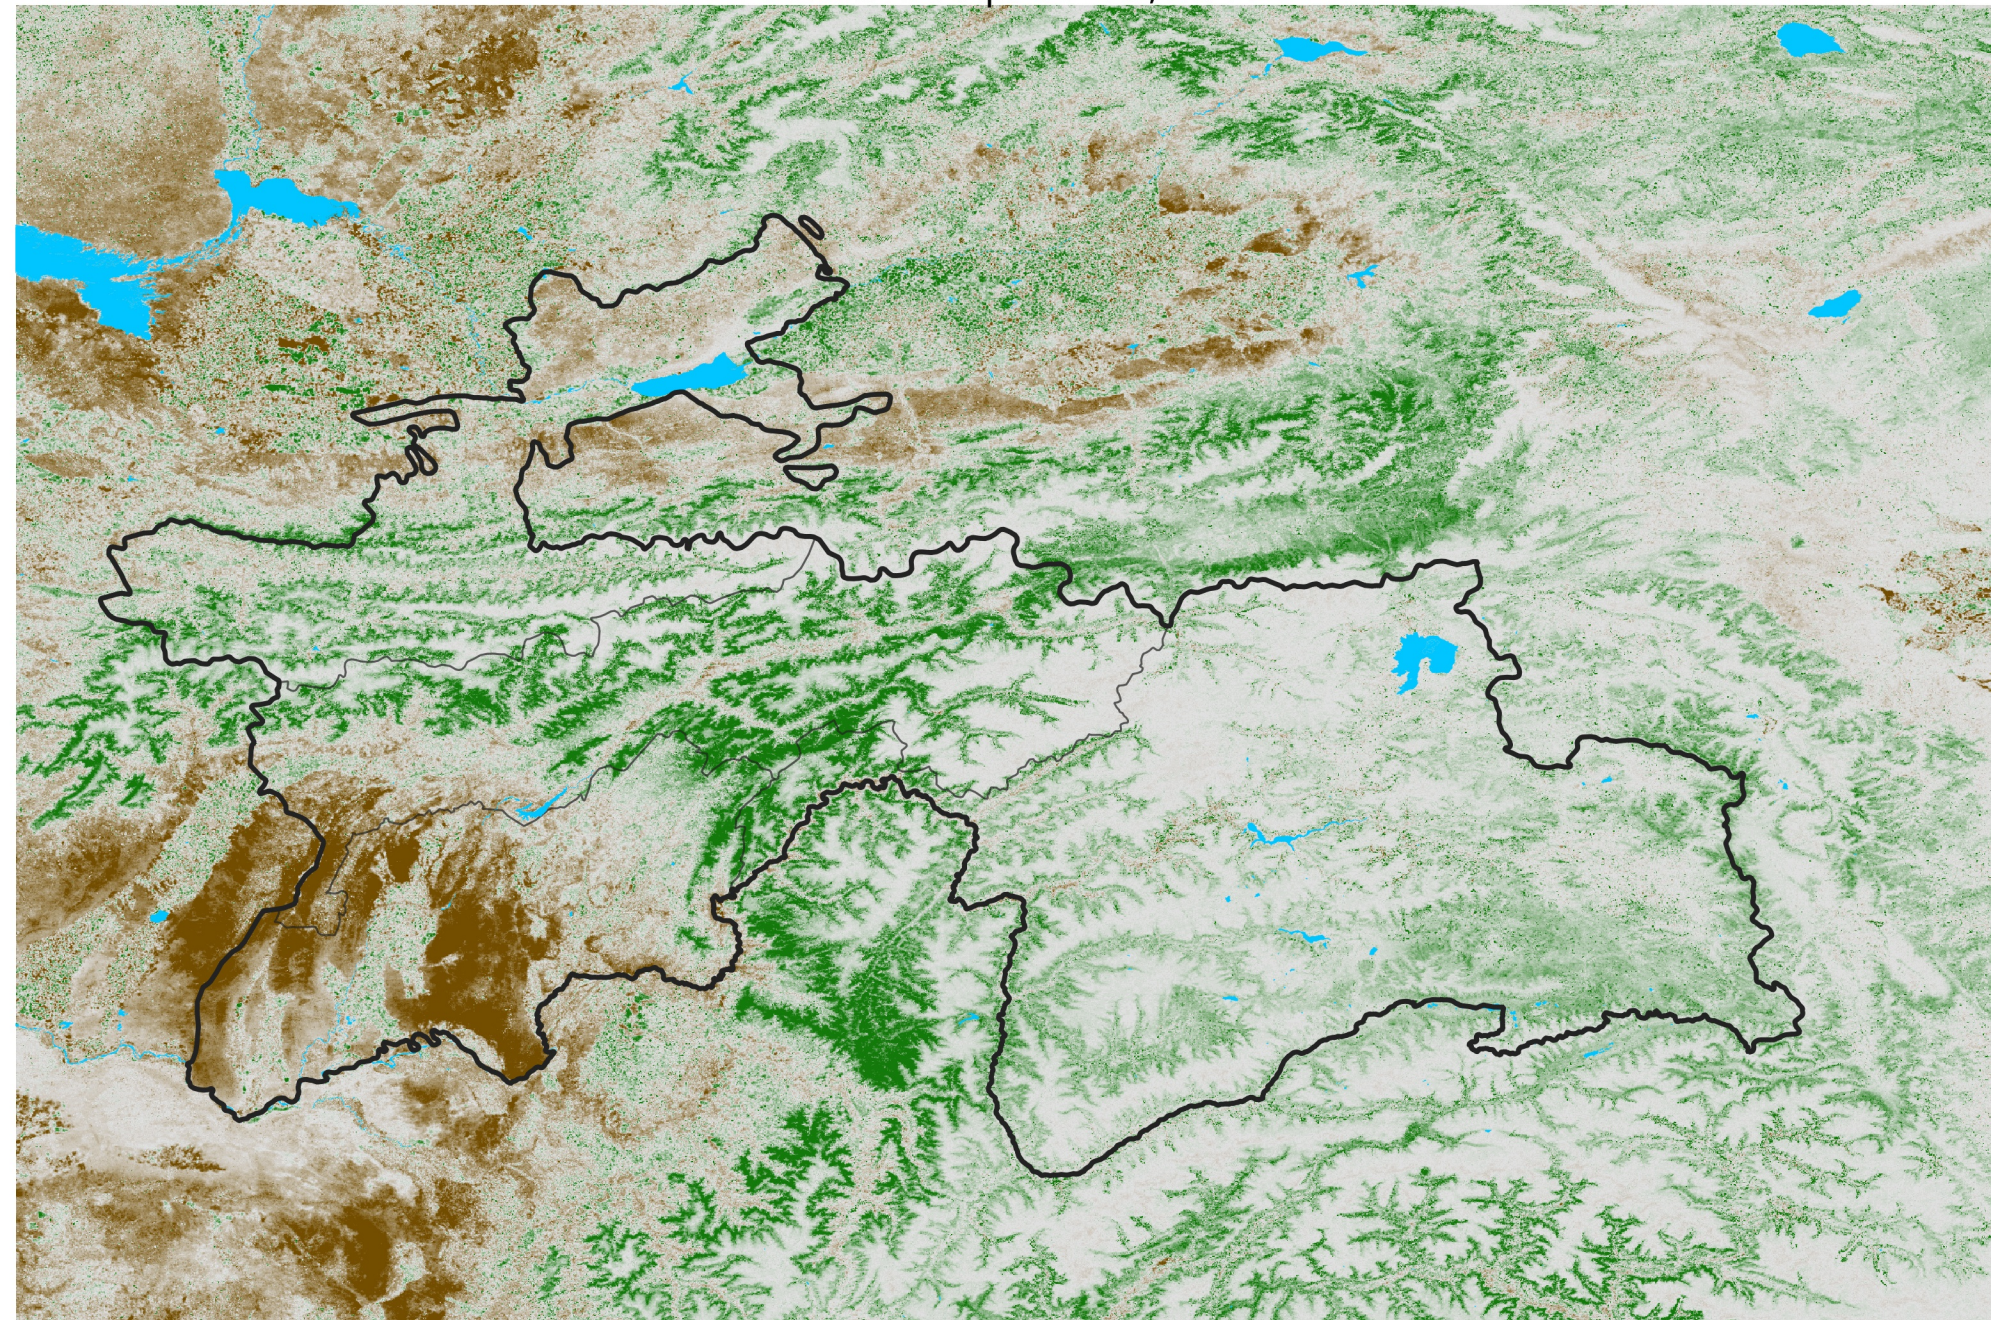

# Tajikistan NDVI Anomaly

2022 minus Mean (2012 - 2021)

Period 23 / Apr 16 - 25, 2022

## NDVI Anomaly

< -0.3   -0.2   -0.1   -0.05   0.05   0.1   0.2   > 0.3

Negative

No Difference

Positive