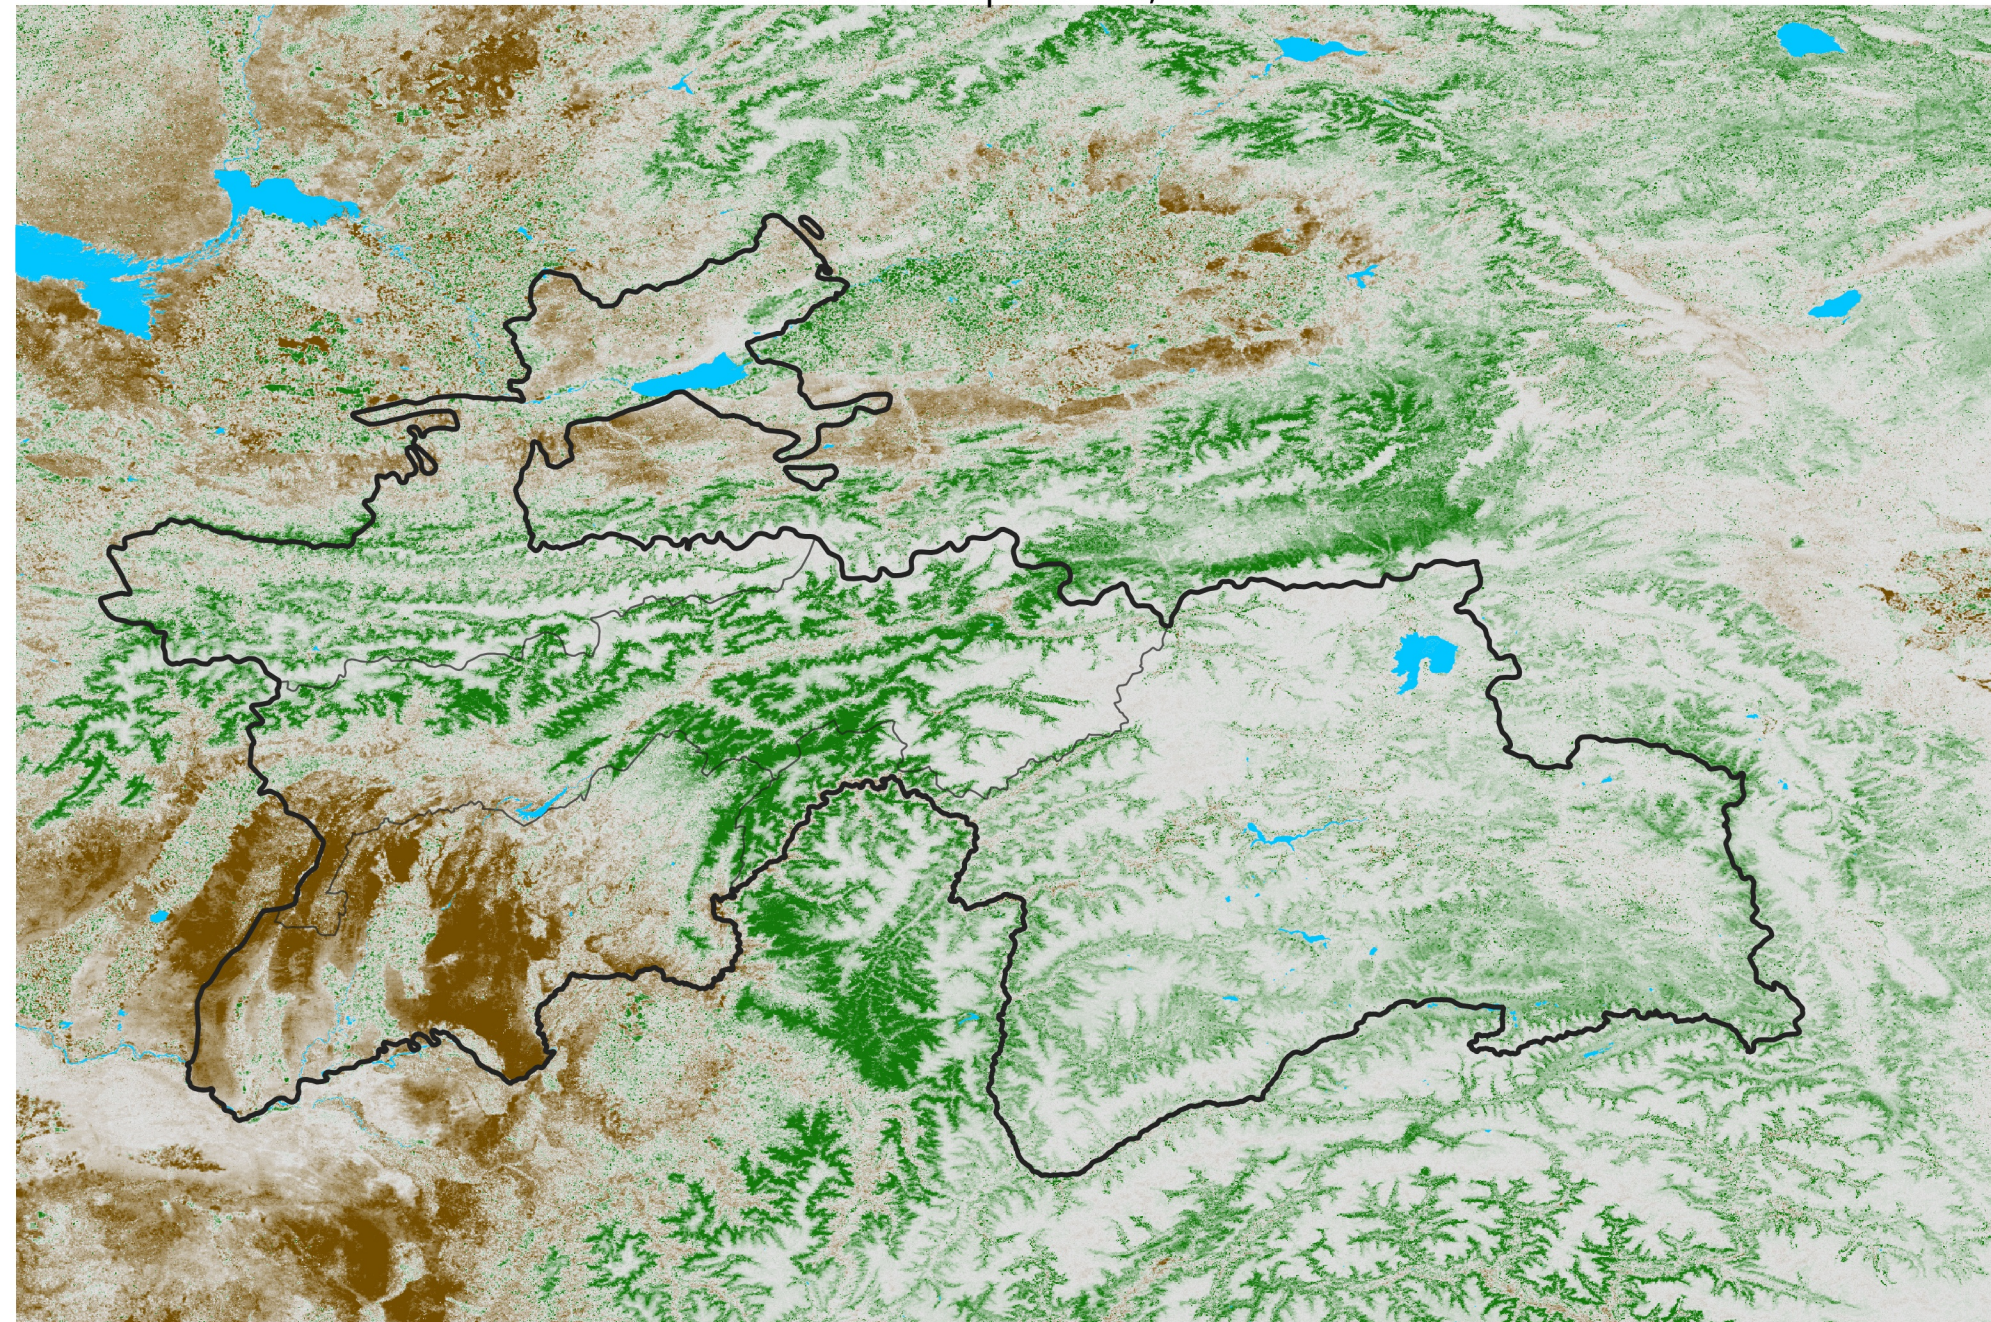

Tajikistan NDVI Anomaly

2022 minus Mean (2012 - 2021)

Period 24 / Apr 21 - 30, 2022

NDVI Anomaly

< -0.3 -0.2 -0.1 -0.05 0.05 0.1 0.2 > 0.3

Negative

No Difference

Positive