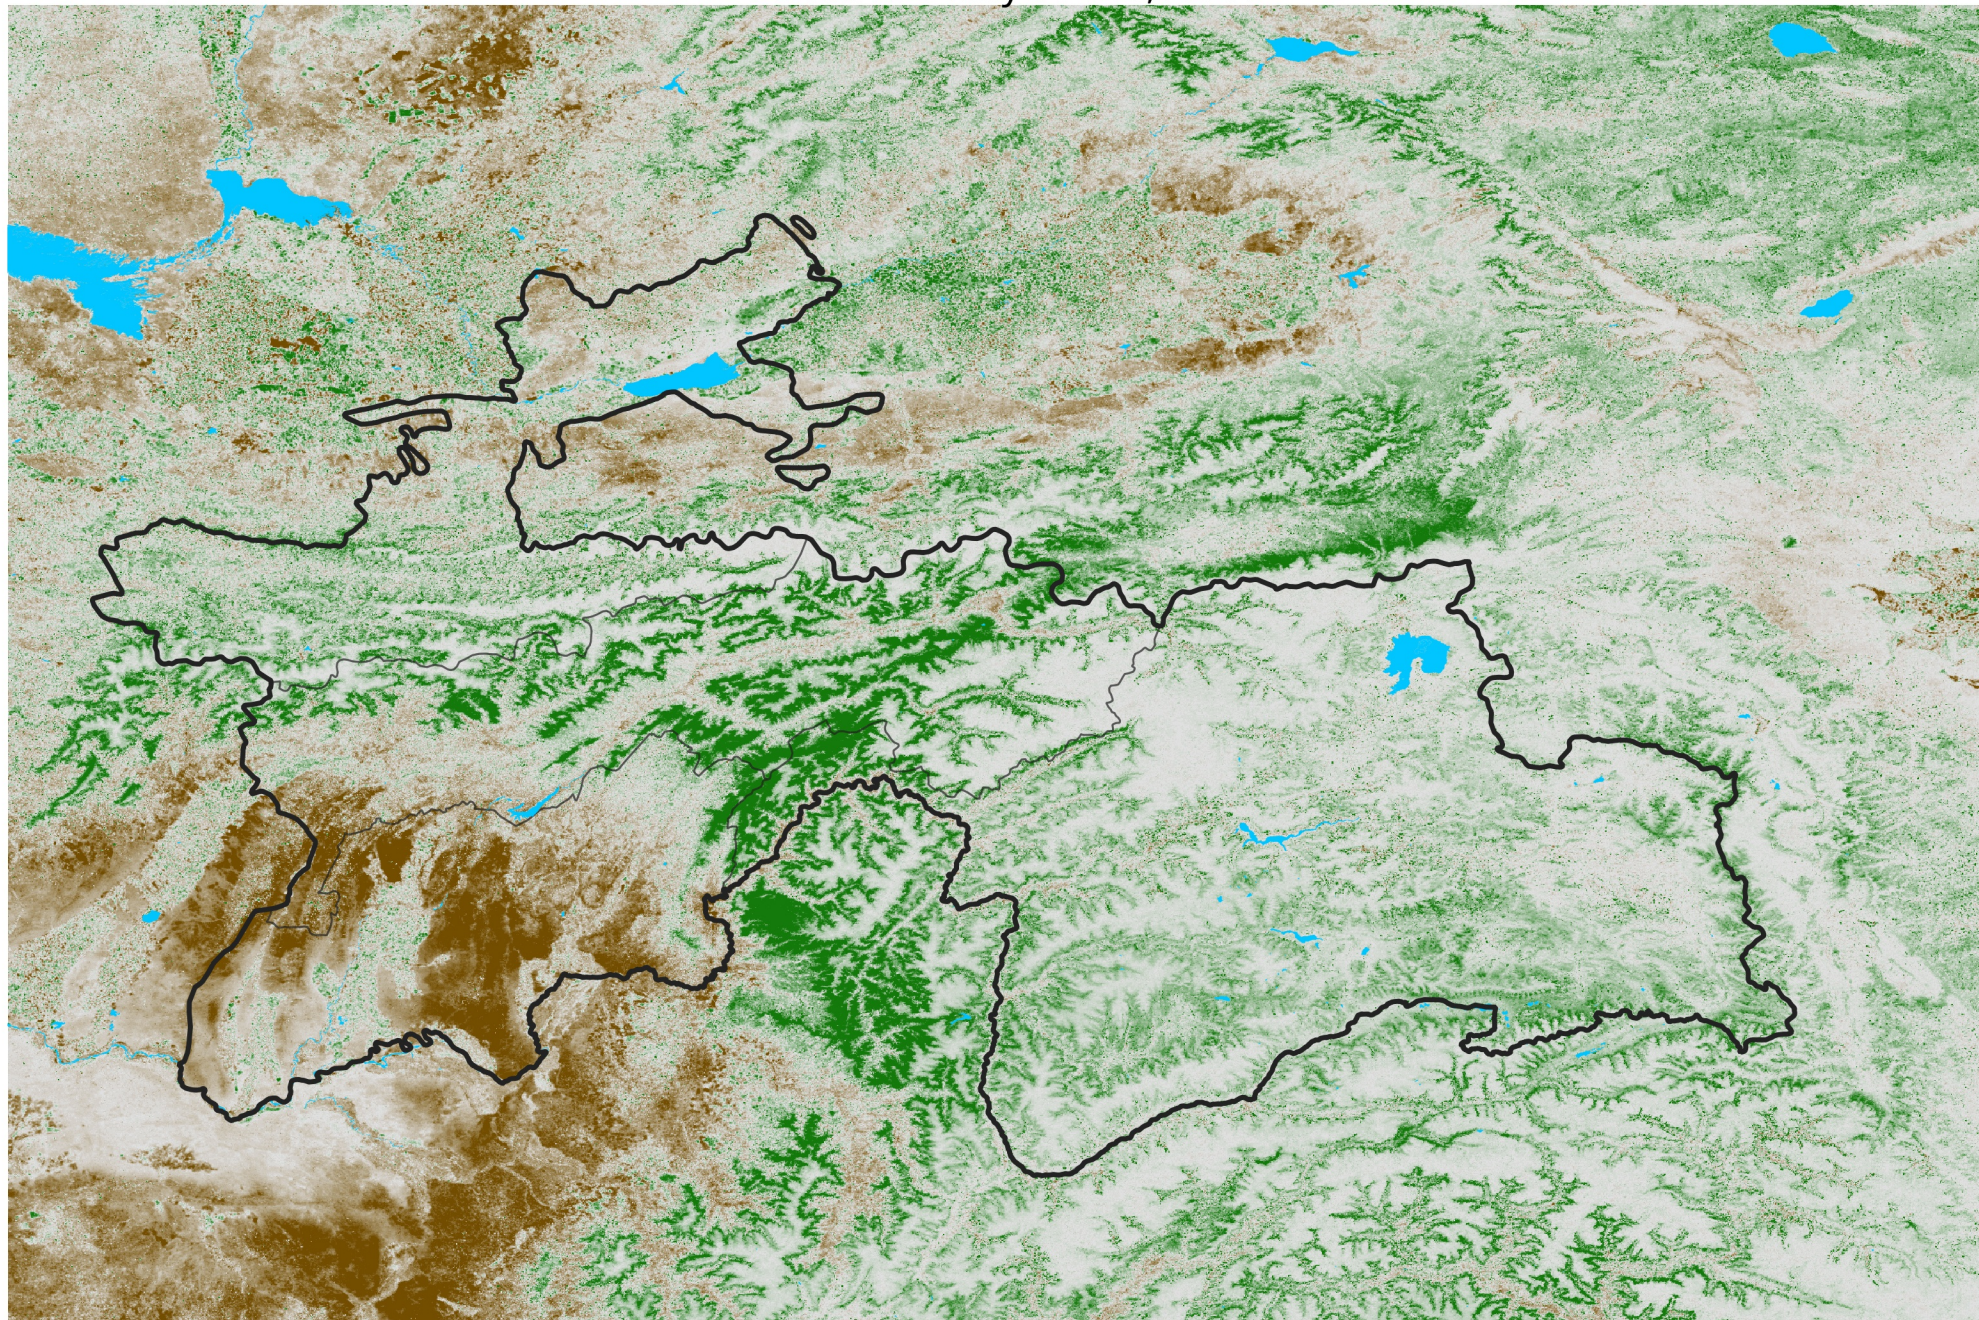

# Tajikistan NDVI Anomaly

2022 minus Mean (2012 - 2021)

Period 27 / May 06 - 15, 2022

## NDVI Anomaly

< -0.3   -0.2   -0.1   -0.05   0.05   0.1   0.2   >0.3

Negative

No Difference

Positive