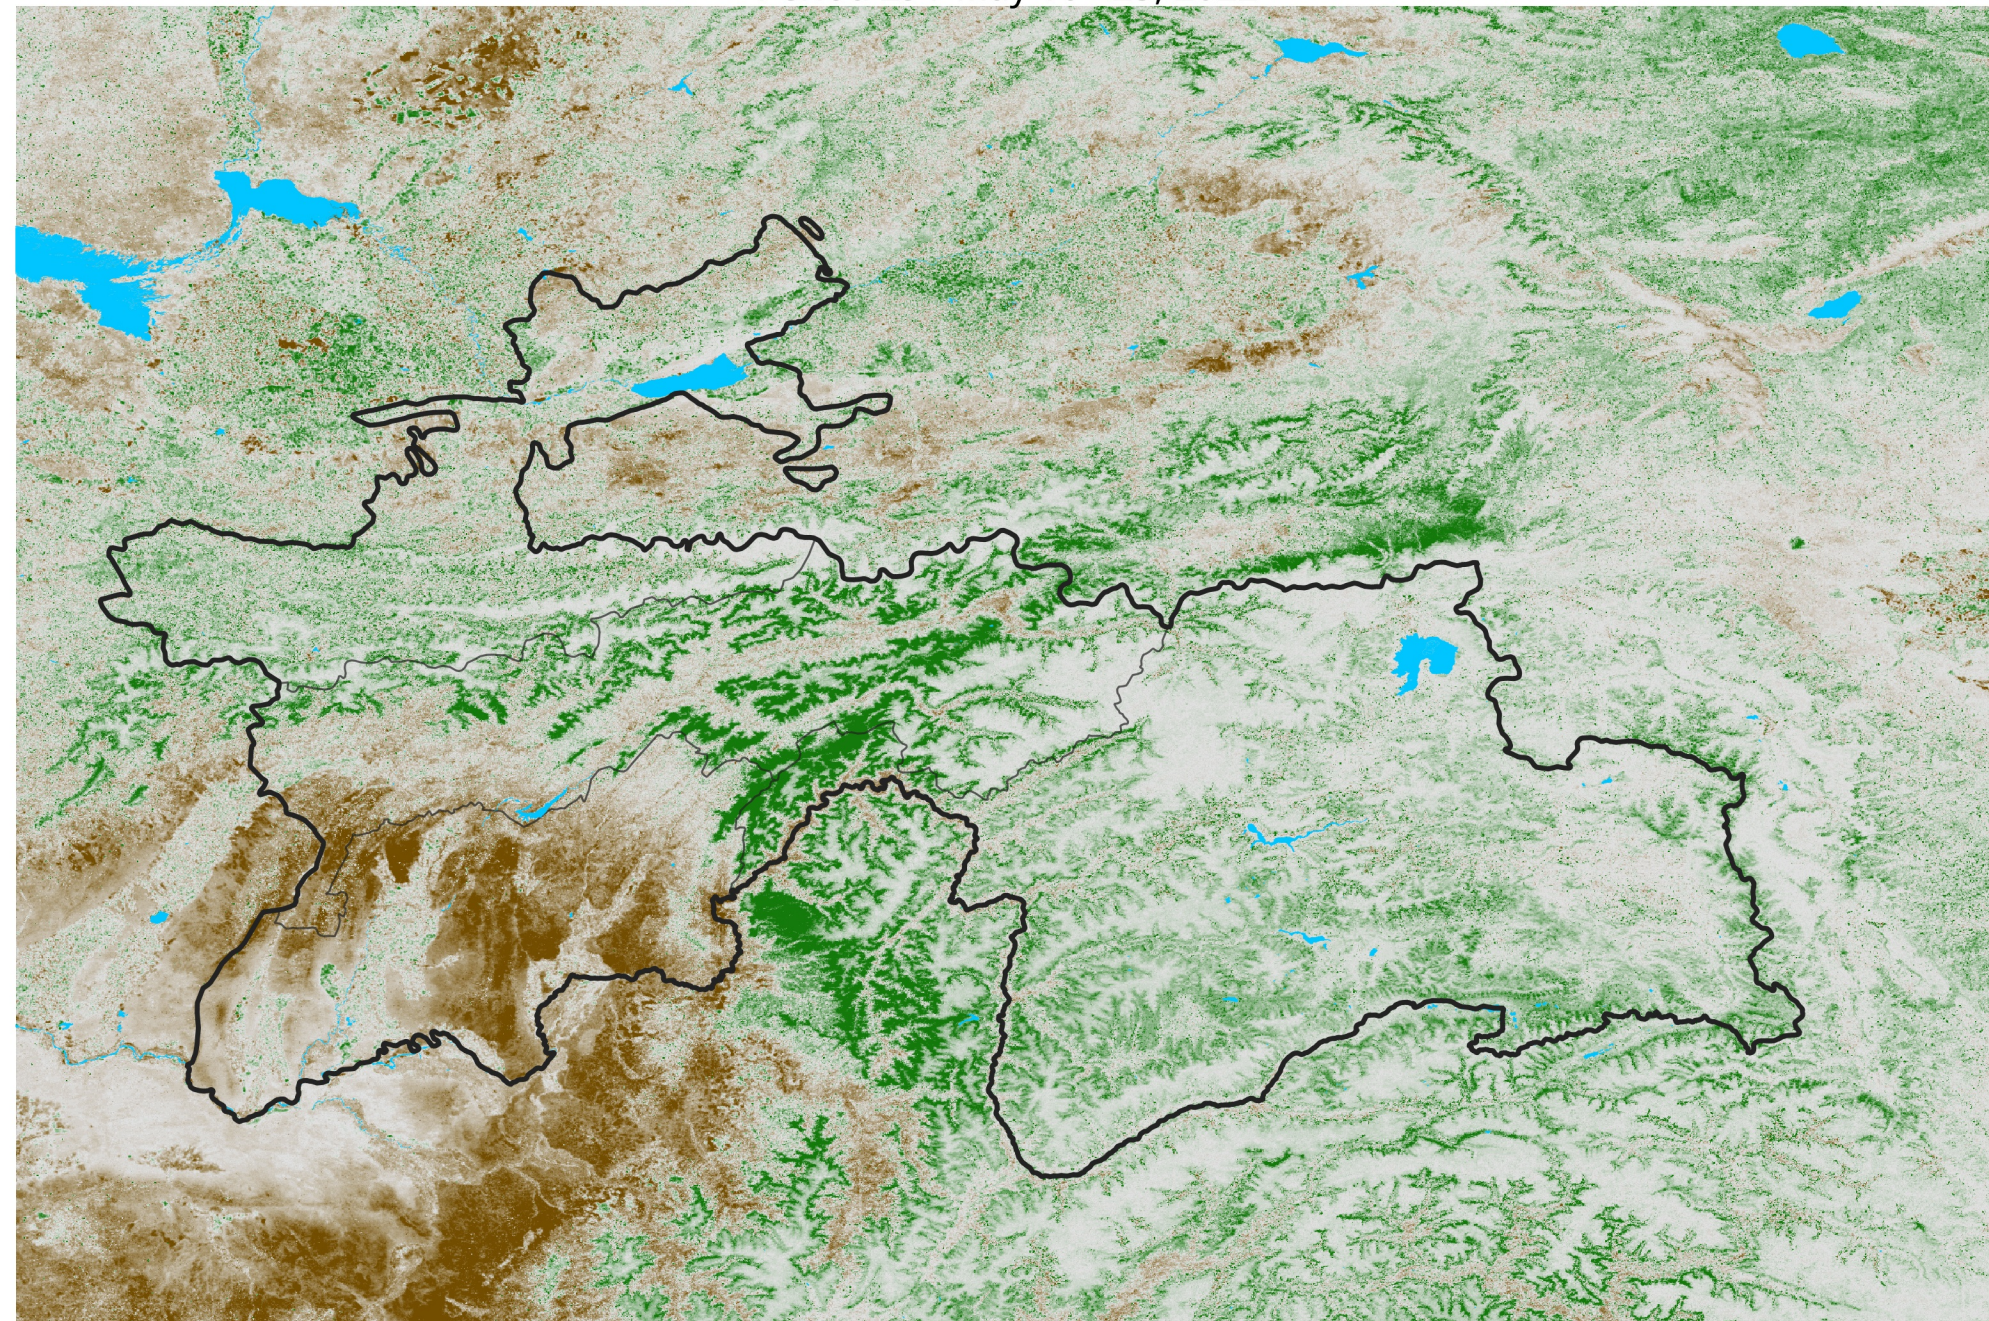

Tajikistan NDVI Anomaly

2022 minus Mean (2012 - 2021)

Period 29 / May 16 - 25, 2022

NDVI Anomaly

< -0.3 -0.2 -0.1 -0.05 0.05 0.1 0.2 > 0.3

Negative

No Difference

Positive