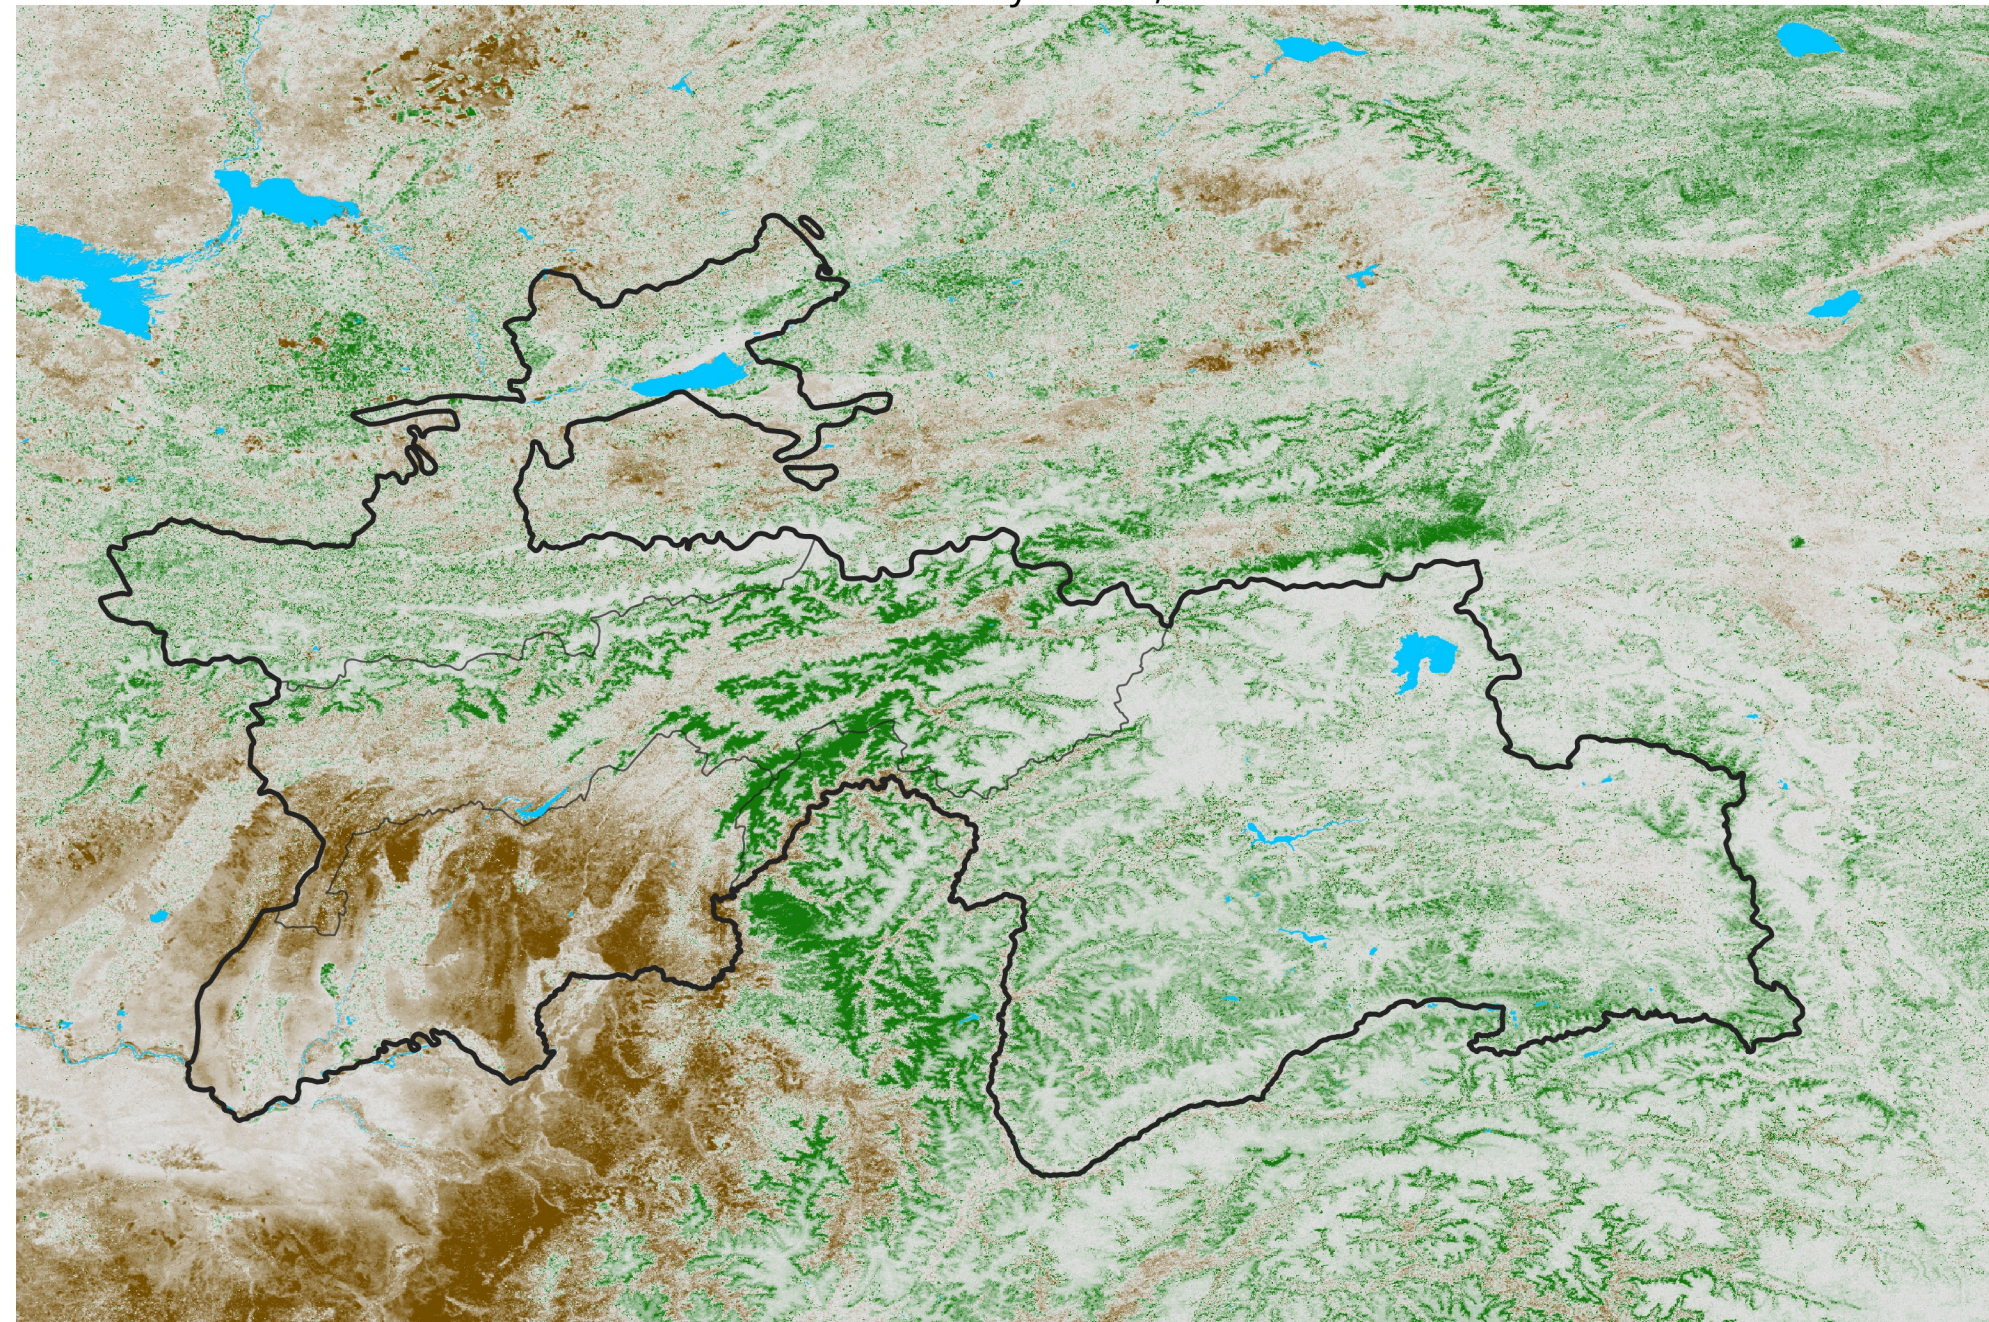

Tajikistan NDVI Anomaly

2022 minus Mean (2012 - 2021)

Period 30 / May 21 - 31, 2022

NDVI Anomaly

< -0.3 -0.2 -0.1 -0.05 0.05 0.1 0.2 > 0.3

Negative

No Difference

Positive