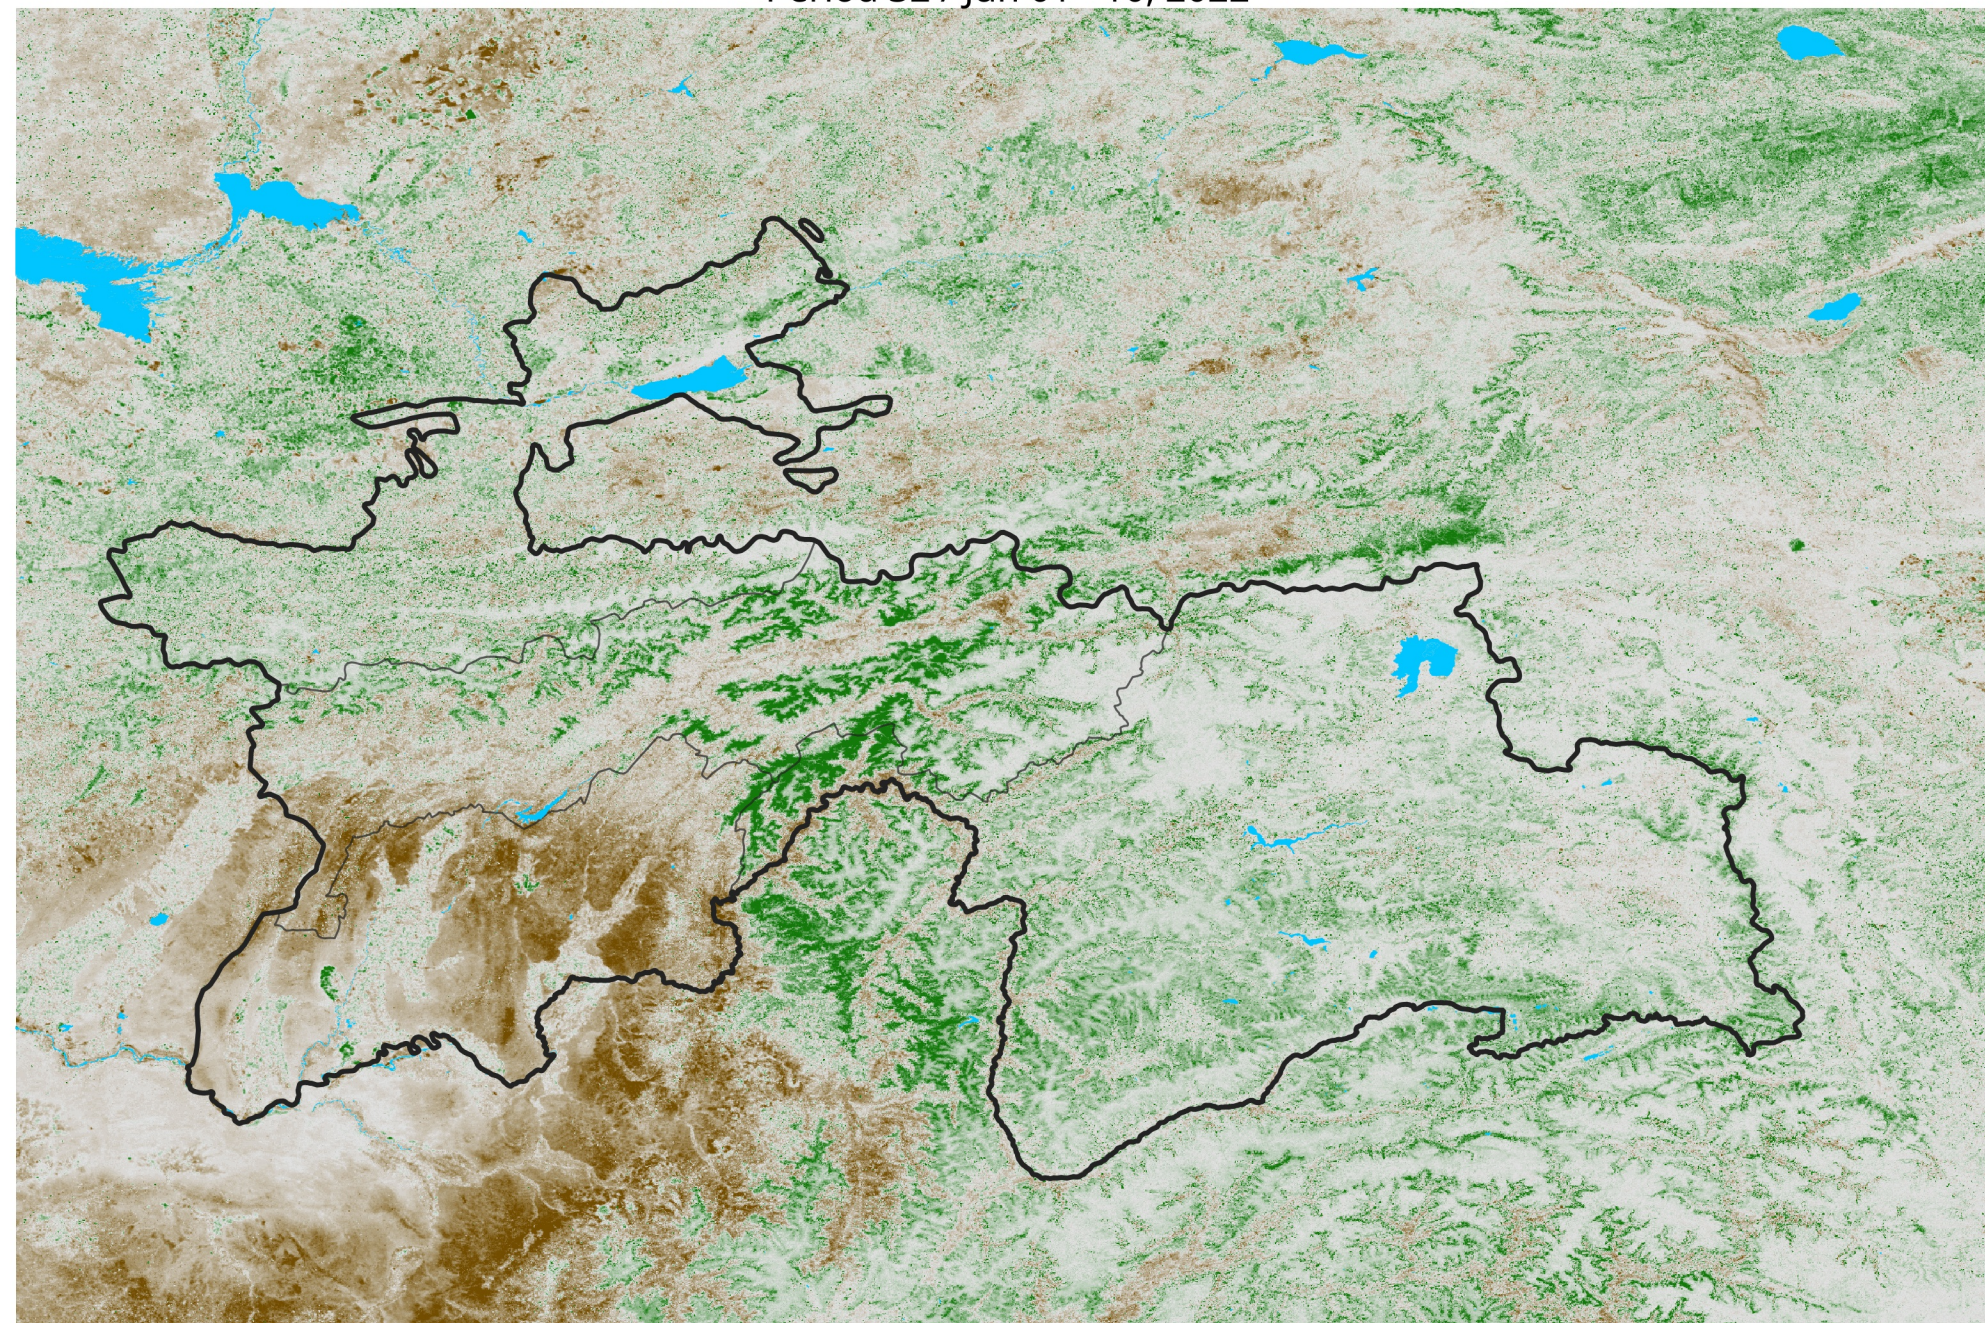

Tajikistan NDVI Anomaly

2022 minus Mean (2012 - 2021)

Period 32 / Jun 01 - 10, 2022

NDVI Anomaly

< -0.3 -0.2 -0.1 -0.05 0.05 0.1 0.2 >0.3

Negative

No Difference

Positive