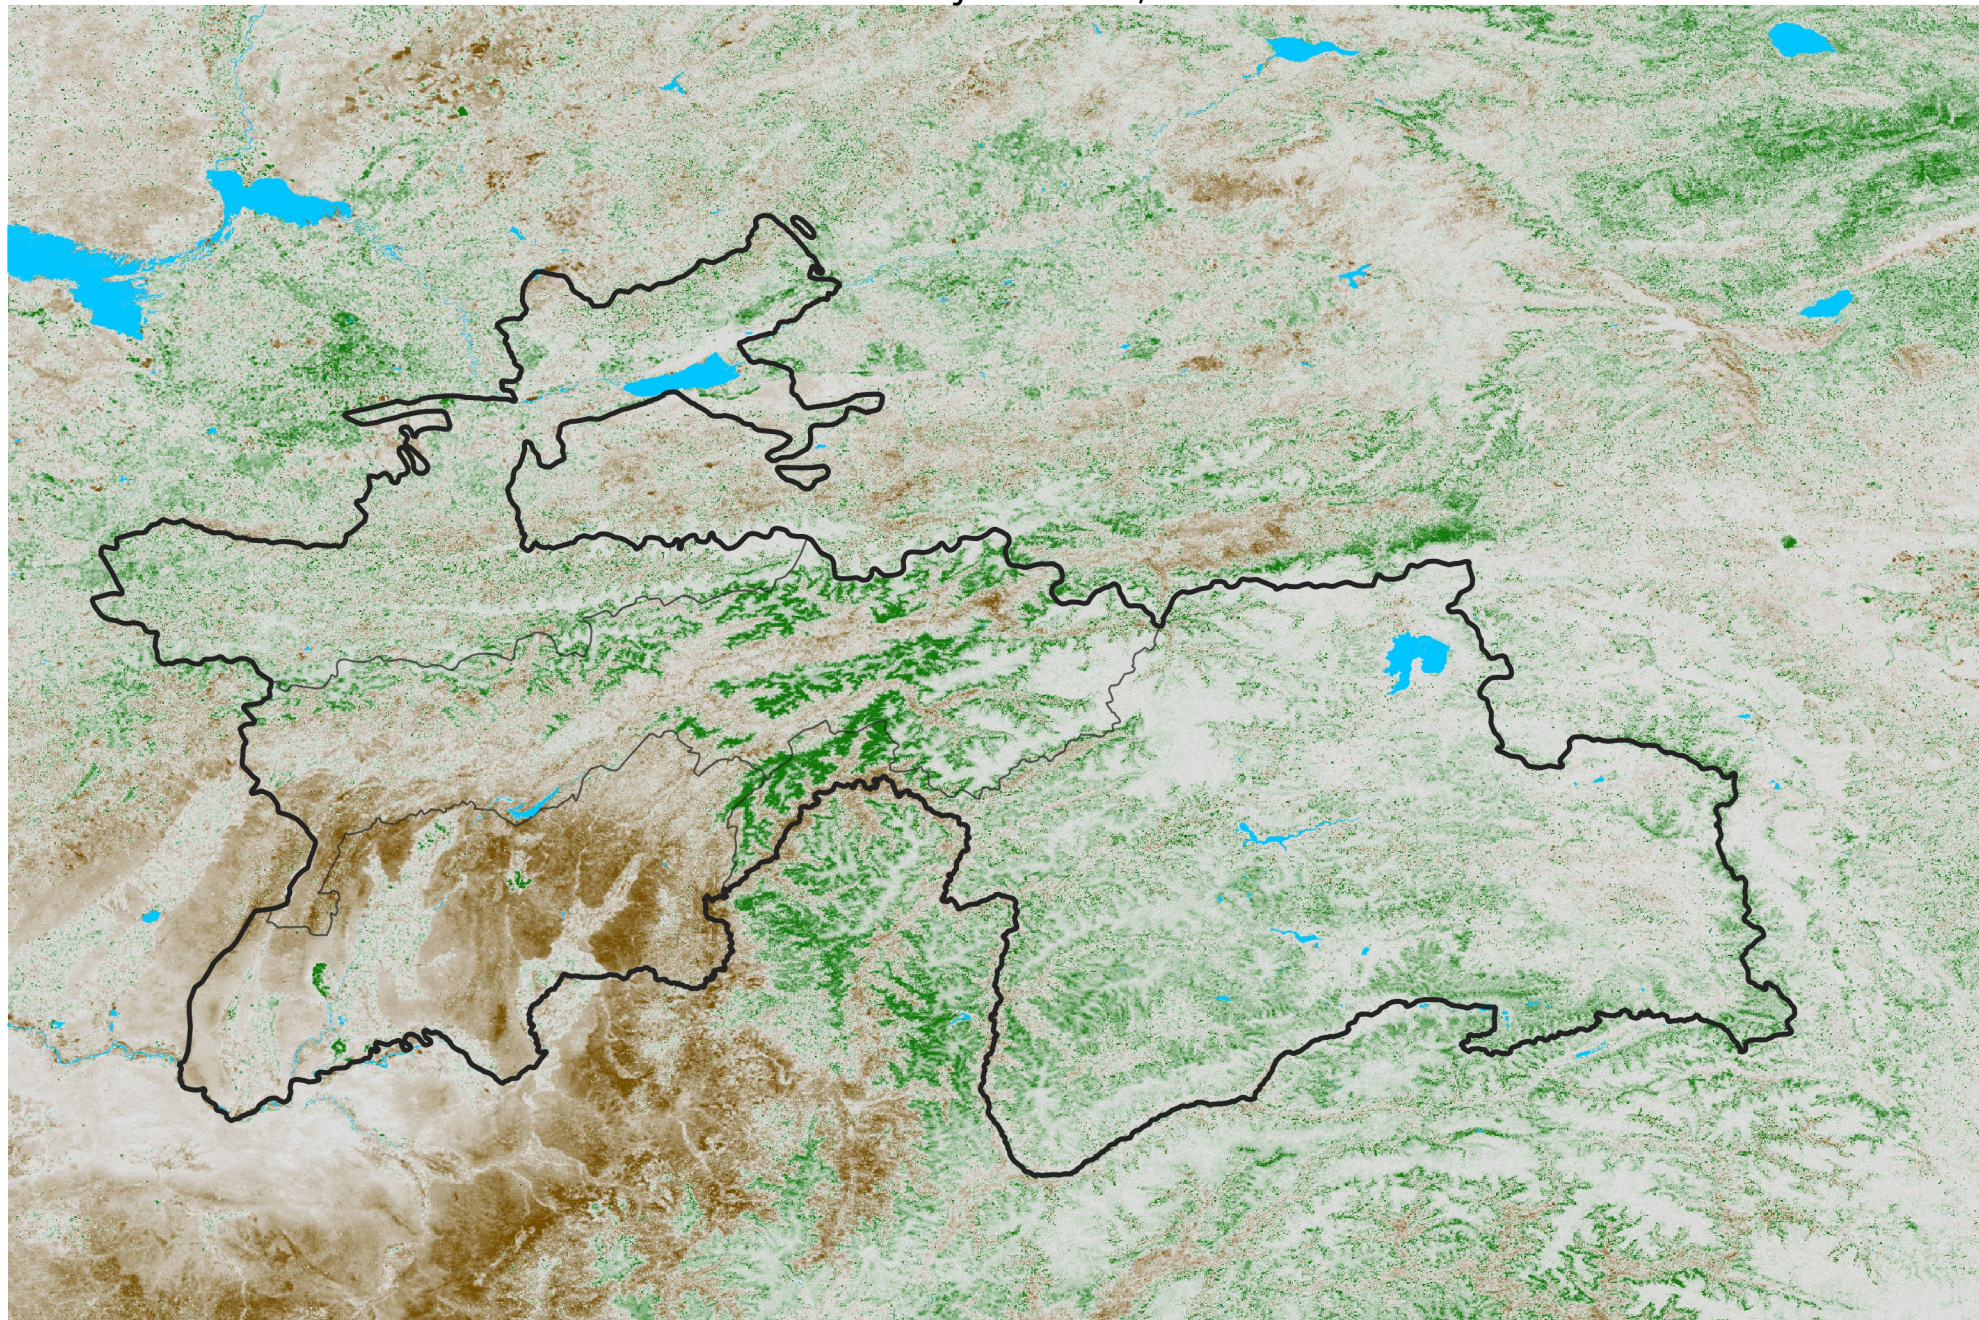

Tajikistan NDVI Anomaly

2022 minus Mean (2012 - 2021)

Period 33 / Jun 06 - 15, 2022

NDVI Anomaly

< -0.3 -0.2 -0.1 -0.05 0.05 0.1 0.2 > 0.3

Negative

No Difference

Positive