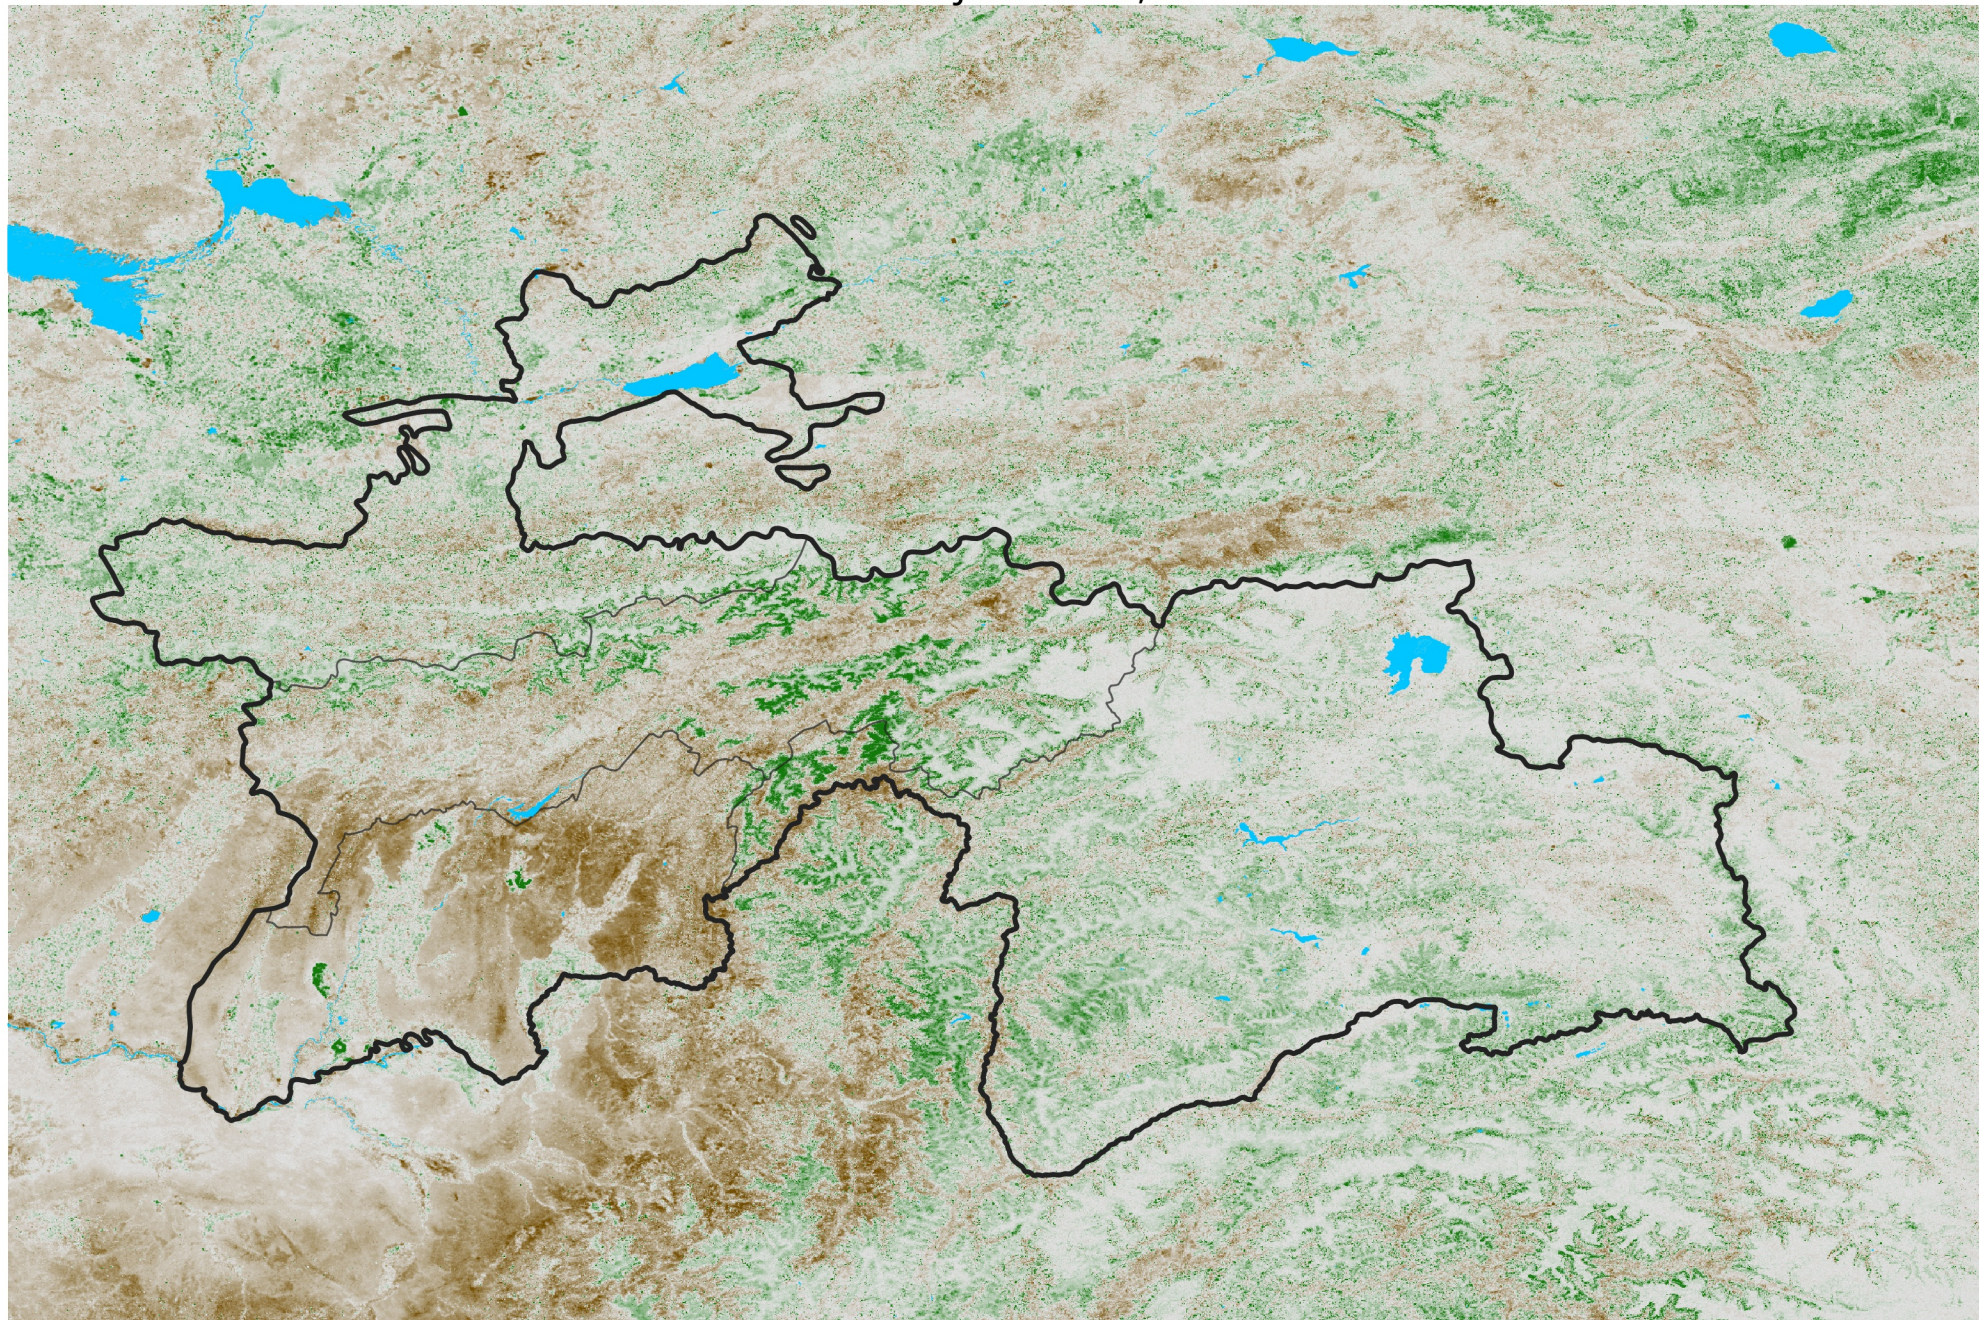

Tajikistan NDVI Anomaly

2022 minus Mean (2012 - 2021)

Period 35 / Jun 16 - 25, 2022

NDVI Anomaly

< -0.3 -0.2 -0.1 -0.05 0.05 0.1 0.2 >0.3

Negative

No Difference

Positive