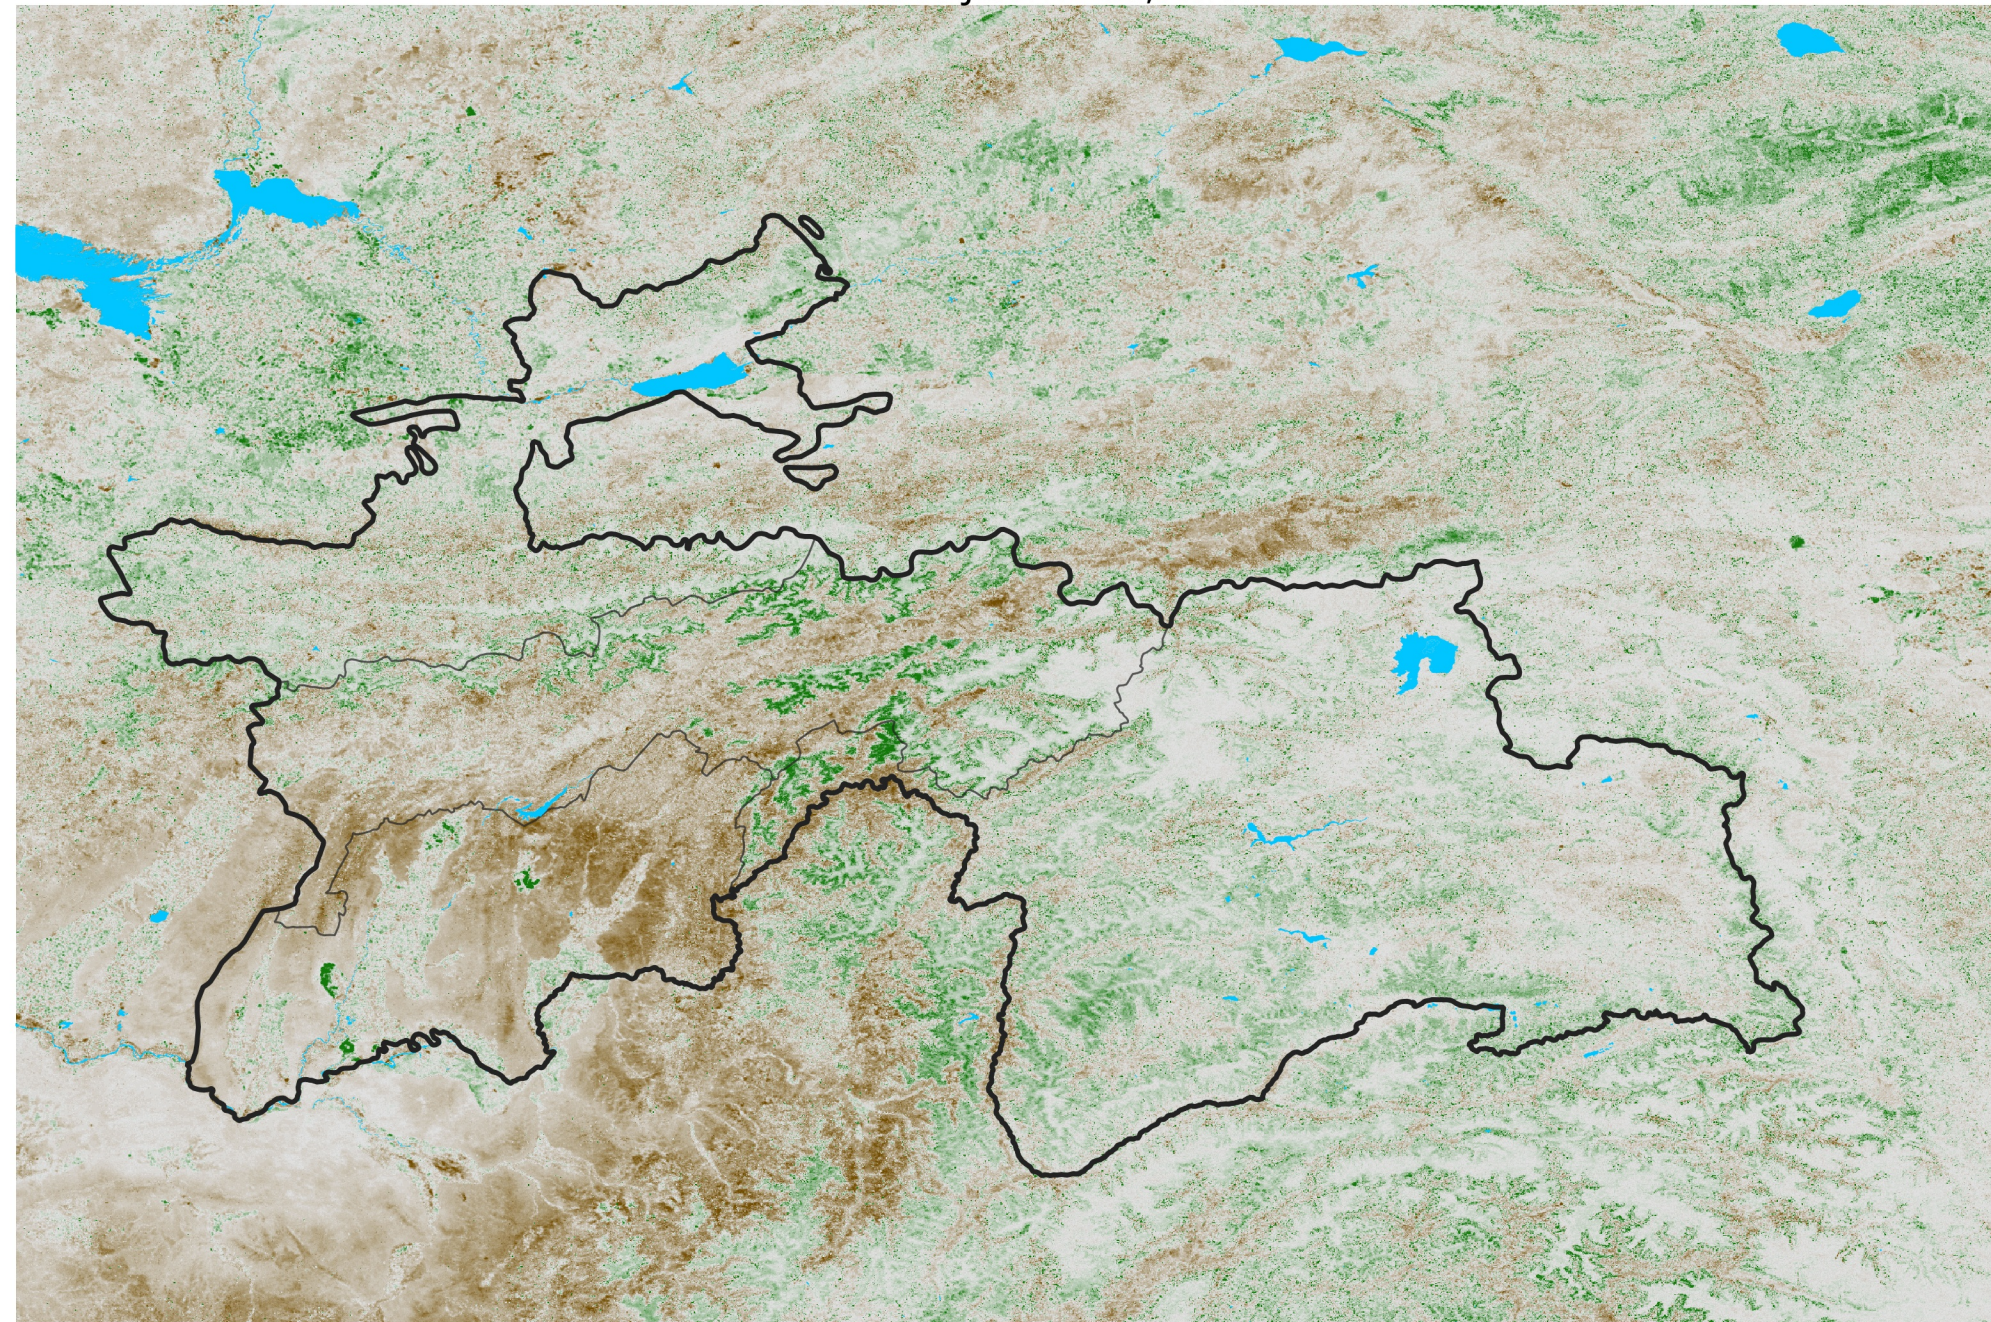

Tajikistan NDVI Anomaly

2022 minus Mean (2012 - 2021)

Period 36 / Jun 21 - 30, 2022

NDVI Anomaly

< -0.3 -0.2 -0.1 -0.05 0.05 0.1 0.2 >0.3

Negative

No Difference

Positive