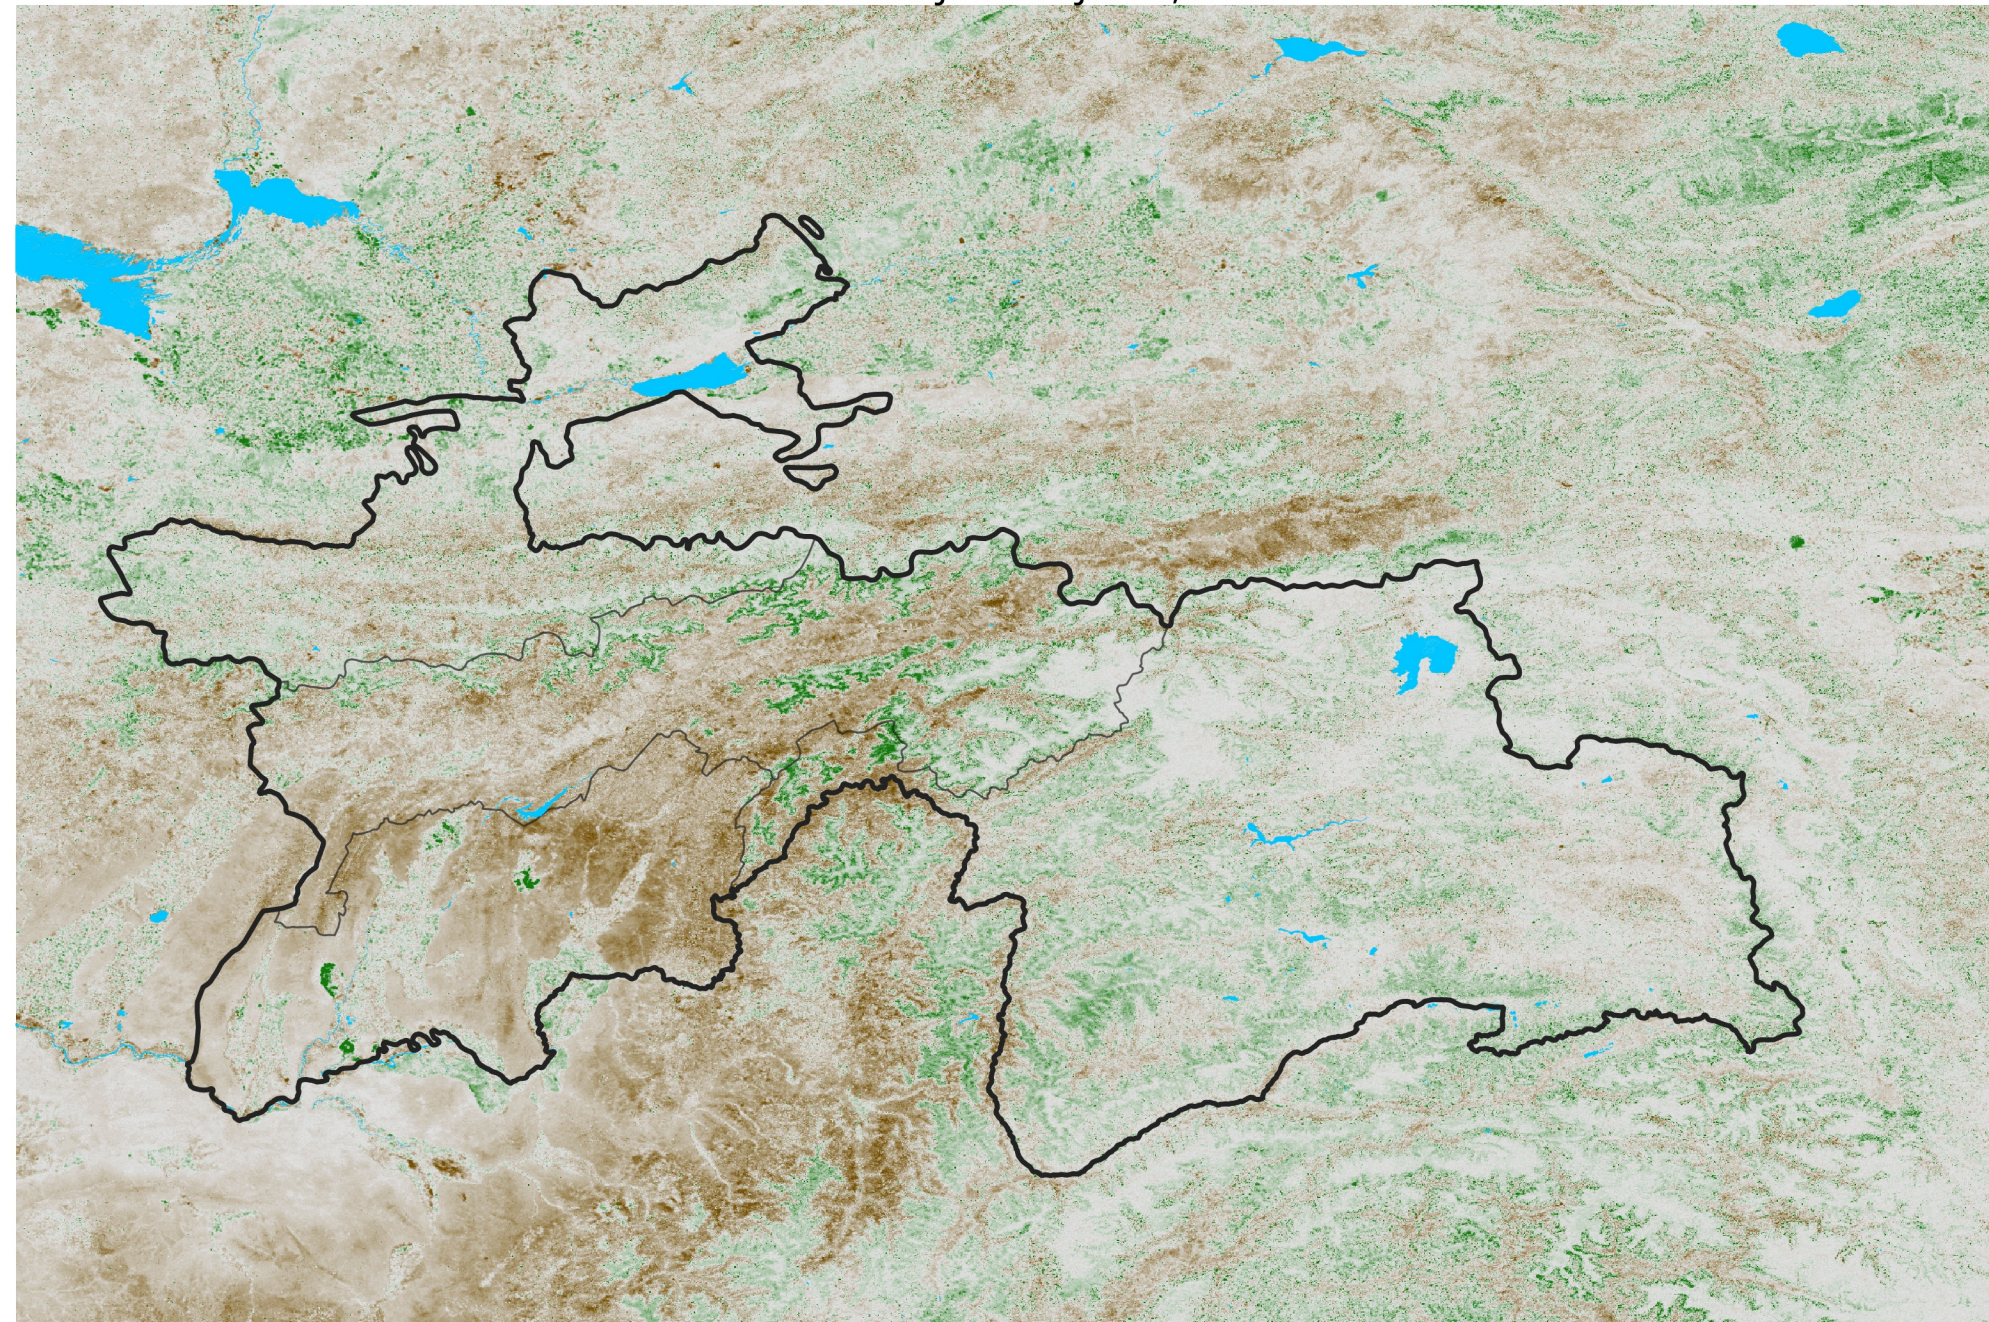

Tajikistan NDVI Anomaly

2022 minus Mean (2012 - 2021)

Period 37 / Jun 26 - Jul 05, 2022

NDVI Anomaly

< -0.3 -0.2 -0.1 -0.05 0.05 0.1 0.2 >0.3

Negative

No Difference

Positive